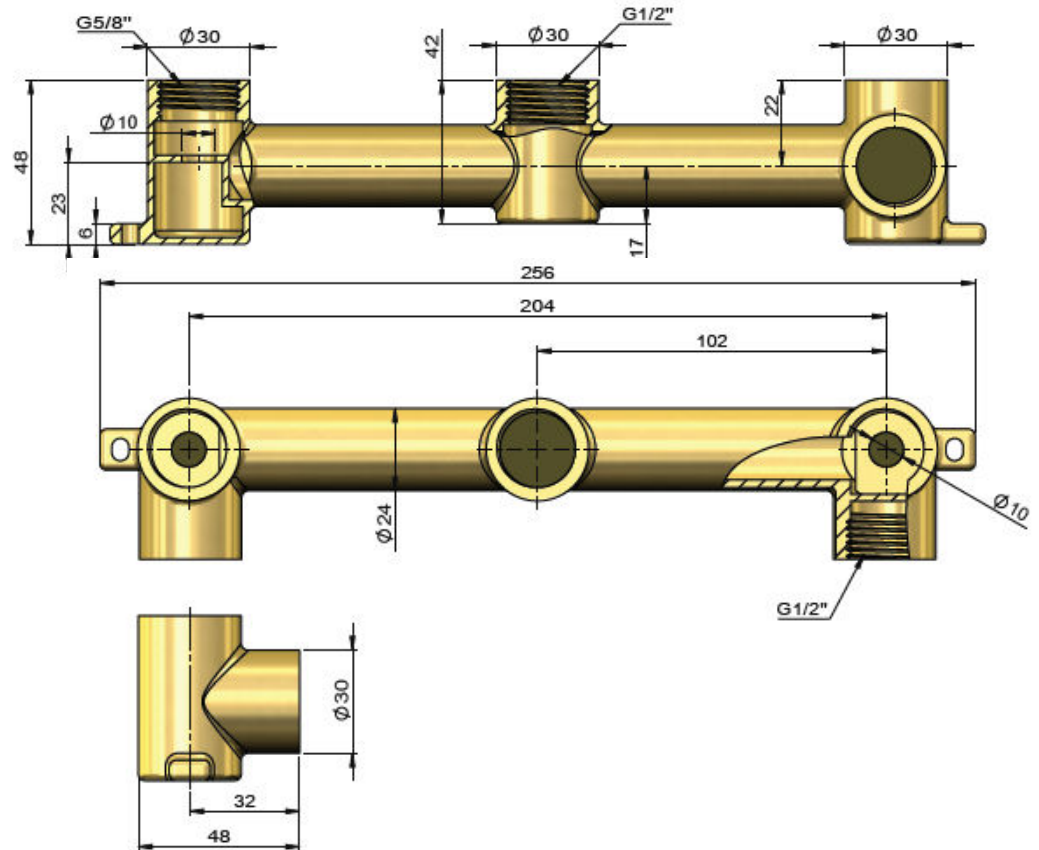

SPECIFICATIONS

CREDENTIALS

- No Credentials Required