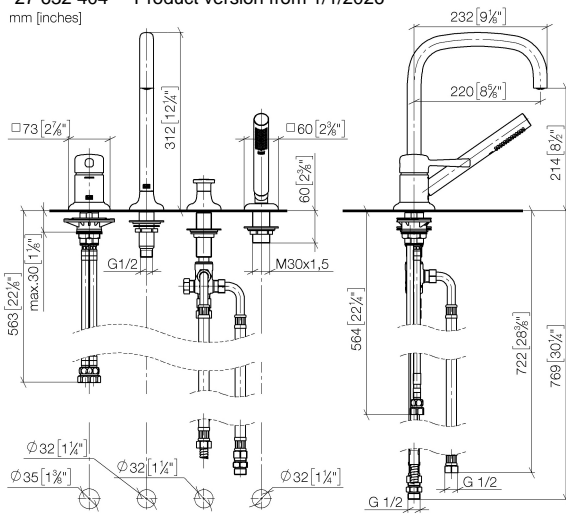

COYA Bath shower set for bath rim or tile edge installation - Brushed Champagne (22kt Gold)

COYA

27 632 404 Product version from 1/1/2026

- spout: circular, air-enriched flow
- max. flow 18.2 l/min at 3 bar flow pressure
- Hand shower: COMPACT RAIN, max. flow rate 6.8 l/min (at 3 bar)
- complete hand shower set with anti-scale system
- automatic bath/shower diverter
- 220mm projection
- height of mixer 312 mm
- height up to aerator 215 mm
- hole diameter spout 32 mm
- hole diameter single-lever mixer 35 mm
- hole diameter for complete hand shower set 32 mm
- rosette for spout Ø 60mm
- rosette for single-lever mixer Ø 55mm
- rosette for complete hand shower set Ø 60mm
- metal shower hose 1750mm with integrated anti-twist protection

Recommended miscellaneous

Perfecto installation kit - 12 614 970 90

Recommended miscellaneous

Decorative caps for Perfecto - Brushed Champagne (22kt Gold) 12 801 970-46
• 1 pair

COYA Bath shower set for bath rim or tile edge installation - Brushed Champagne (22kt Gold)

COYA

27 632 404 Product version from 1/1/2026
mm [inches]

Flow rate chart

Codes & Standards

ASME A112.18.1

cUPC

DIN 4109

EN 1717

Spare parts list

No.	Item Number	Name	Quantity used	Delivery time
1	90 20 40 005 01-46	handle	1.00	54
2	90 28 22 139 00-46	spout	1.00	-
Spare part can no longer be ordered, please order the replacement item				
3	90 20 40 006 02-46	handle	1.00	54
4	90 12 11 140 42-46	shower set	1.00	-
Spare part can no longer be ordered, please order the replacement item				