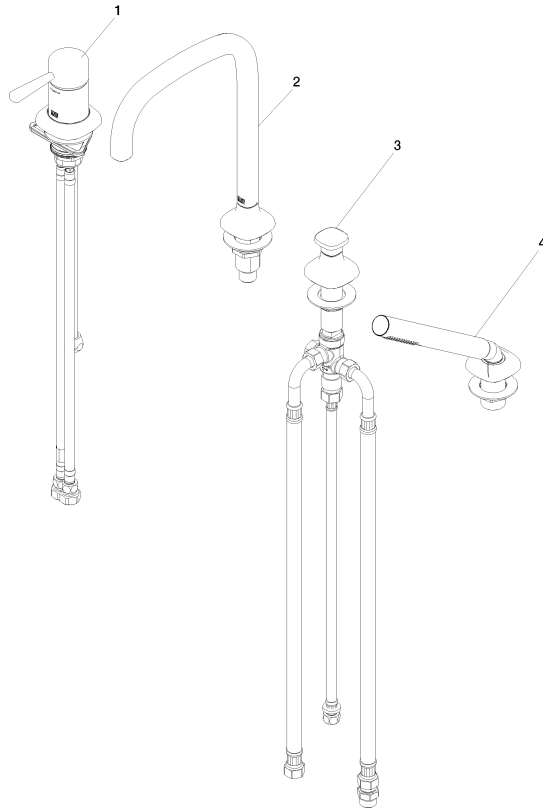

COYA Bath shower set for bath rim or tile edge installation - Brushed Champagne (22kt Gold)

COYA

27 632 404 Product version from 1/1/2026

- spout: circular, air-enriched flow
- max. flow 18.2 l/min at 3 bar flow pressure
- Hand shower: COMPACT RAIN, max. flow rate 6.8 l/min (at 3 bar)
- complete hand shower set with anti-scale system
- automatic bath/shower diverter
- 220mm projection
- height of mixer 312 mm
- height up to aerator 215 mm
- hole diameter spout 32 mm
- hole diameter single-lever mixer 35 mm
- hole diameter for complete hand shower set 32 mm
- rosette for spout Ø 60mm
- rosette for single-lever mixer Ø 55mm
- rosette for complete hand shower set Ø 60mm
- metal shower hose 1750mm with integrated anti-twist protection

Recommended miscellaneous

Perfecto installation kit - 12 614 970 90

Recommended miscellaneous

Decorative caps for Perfecto - Brushed Champagne (22kt Gold) 12 801 970-46
• 1 pair

COYA Bath shower set for bath rim or tile edge installation - Brushed Champagne (22kt Gold)

ISO 3822

Ü-Zeichen

COYA Bath shower set for bath rim or tile edge installation - Brushed
Champagne (22kt Gold)

COYA

27 632 404 Product version from 1/1/2026

Certificates and sustainability

LGA_38

Belgaqua_25-341-2 IAPMO_4976 (

Spare parts list

No.	Item Number	Name	Quantity used	Delivery time
1	90 20 40 005 01-46	handle	1.00	54
2	90 28 22 139 00-46	spout	1.00	-
Spare part can no longer be ordered, please order the replacement item				
3	90 20 40 006 02-46	handle	1.00	54
4	90 12 11 140 42-46	shower set	1.00	-
Spare part can no longer be ordered, please order the replacement item				