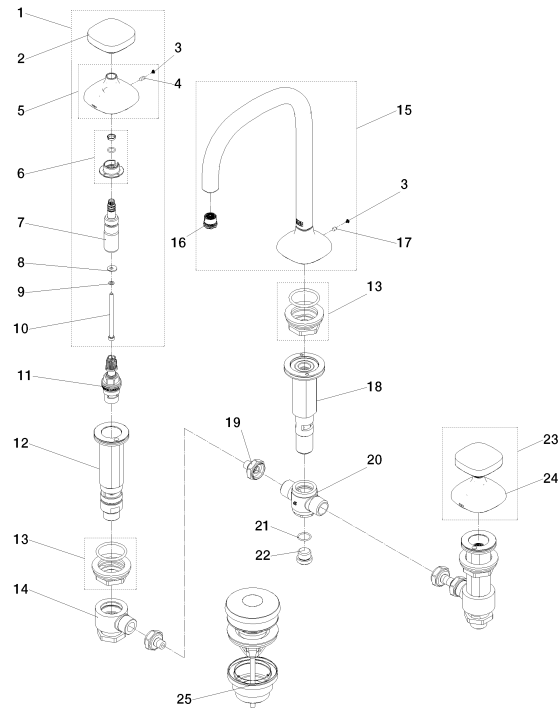

20 713 404 Product version from 1/1/2026

- 165mm projection
- fixed spout
- circular, air-enriched flow
- height of mixer 264 mm
- height up to aerator 173 mm
- hole diameter valve 32 mm
- hole diameter spout 35 mm
- rosette 60 x 60 mm
- max. flow 4.5 l/min
- lead-free
- This product can help a building meet the requirements of Green Building Rating Systems, e.g. LEED®, BREEAM®, DGNB

Recommended miscellaneous

High pressure hoses -
 • 2x 3/8" x 1/2" x 500mm high pressure hose

12 506 970 90

COYA Three-hole basin mixer - Brushed Platinum

COYA

20 713 404 Product version from 1/1/2026

Certificates and sustainability

EPD-DOR-20230287 LGA_39
-IBA1-EN
Environmental.prod
uct-declarat

Spare parts list

No.	Item Number	Name	Quantity used	Delivery time
7	90 29 06 010 00 90	spindle	2.00	2
22	90 20 40 003 04-06	handle (cold)	1.00	10
13	04 17 11 023 10 90	distributor	2.00	2
16	90 31 11 007 00 90	pin	1.00	2
23	90 27 40 005 00-06	rosette	1.00	10
24	04 11 01 038 01-06	pop-up waste	1.00	-
Spare part can no longer be ordered, please order the replacement item				
10	90 30 30 254 00 90	screw	2.00	2
6	90 14 15 005 00 90	ring	2.00	2
8	90 30 11 006 00 90	disc	2.00	2
15	09 29 03 125 90	aerator	1.00	2
14	90 28 22 466 00-06	spout	1.00	10
12	04 17 11 058 53 90	side panel	2.00	2
20	09 14 10 017 90	seal	1.00	2
1	90 20 40 003 03-06	handle (hot)	1.00	10
9	09 30 11 194 90	disc	2.00	2
19	90 17 11 020 10 90	distributor	1.00	2
2	90 20 40 003 02-06	handle	2.00	10
3	90 31 11 118 00 90	set	1.00	2
18	04 30 04 096 00 90	hose	4.00	2
11	04 23 10 032 78 90	fixing set	3.00	2
21	09 24 04 021 10 90	nipple	1.00	2
5	90 27 40 004 01-06	rosette	1.00	10
17	90 30 01 501 00 90	shaft	1.00	2
4	09 31 11 048 90	pin	2.00	2