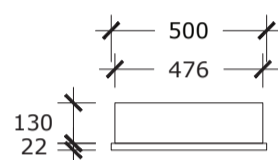

RECESSED MIRROR CABINETS

C-ME1

DIMENSIONS

Width: 500mm
Depth: 152mm
Height: 1000mm
Colour: Matt Back

DESCRIPTION

Rectangular mirror cabinet with black frame.

C-ME 2

DIMENSIONS

Width: 500mm
Depth: 146mm
Height: 1000mm
Colour: Matt Back

DESCRIPTION

Oval mirror cabinet with no frame.