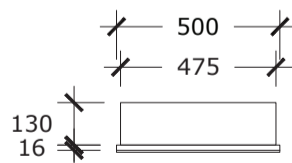

RECESSED MIRROR CABINETS

C-ME1

DIMENSIONS

Width: 500mm
Depth: 152mm
Height: 1000mm
Colour: Matt Back

DESCRIPTION

Rectangular mirror cabinet with black frame.

C-ME 2

DIMENSIONS

Width: 500mm
Depth: 146mm
Height: 1000mm
Colour: Matt Back

DESCRIPTION

Oval mirror cabinet with no frame.