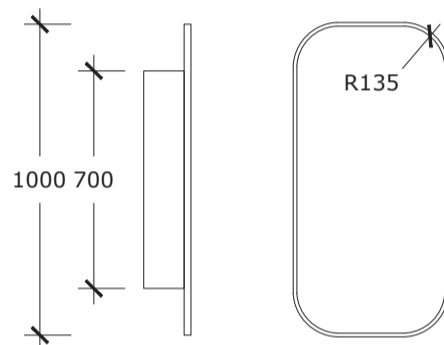

RECESSED MIRROR CABINETS

C-ME1

DIMENSIONS

Width: 500mm
Depth: 152mm
Height: 1000mm
Colour: Matt Back

DESCRIPTION

Rectangular mirror cabinet with black frame.

C-ME 2

DIMENSIONS

Width: 500mm
Depth: 146mm
Height: 1000mm
Colour: Matt Back

DESCRIPTION

Oval mirror cabinet with no frame.