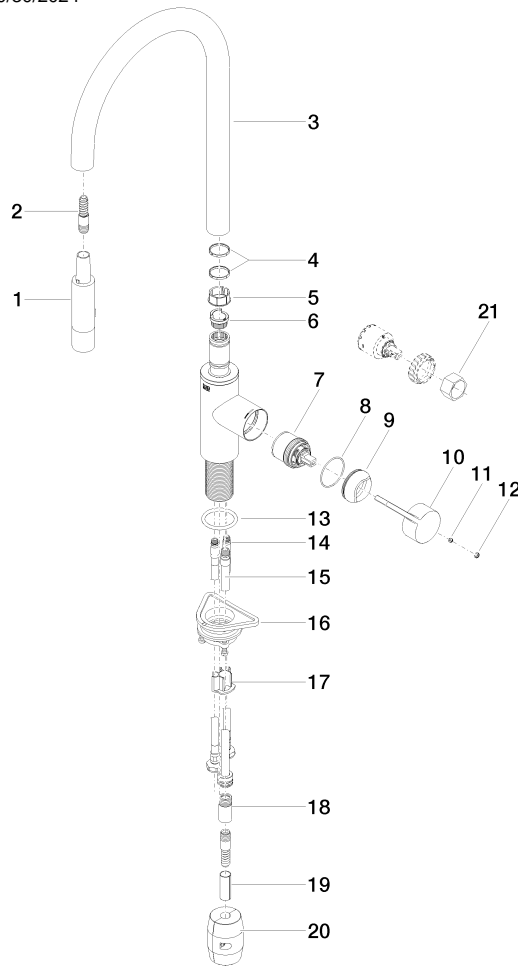

TARA ULTRA Single-lever mixer Pull-down with spray function - Champagne (22kt Gold)

TARA ULTRA

33 870 875 Product version up to 10/30/2024

- 240mm projection
- pivotable spout 360°
- Optional swivel limiter available with swivel limiter set 12 823 970 90
- laminar and spray flow
- height of mixer 500 mm
- height up to laminar flow regulator 240 mm
- hole diameter 35 mm
- 1800 mm metal shower hose
- sprayface with anti-scaling system
- max. flow 10.4 l/min at 3 bar flow pressure
- lead-free
- Flow modes can be changed while the water is running
- This product can help a building meet the requirements of Green Building Rating Systems, e.g. LEED®, BREEAM®, DGNB

10 712 970-47

33 870 875 Product version up to 10/30/2024

mm [inches]

Flow rate chart

Codes & Standards

DIN 4109

EN 1717

Executive Order
no. 1007

ISO 3822

Ü-Zeichen

TARA ULTRA Single-lever mixer Pull-down with spray function - Champagne
(22kt Gold)

TARA ULTRA

33 870 875 Product version up to 10/30/2024

Certificates and sustainability

LGA_28

GDV_0400

EPD-DOR-20230287 Belgaqua_25-340-2
-IBA1-EN
Environmental.prod
uct-declarat

33 870 875 Product version up to 10/30/2024

Spare parts list

No.	Item Number	Name	Quantity used	Delivery time
	18 90 24 03 253 00 90	adaptor	1.00	2
	12 90 31 20 087 00-47	plug	1.00	30
	3 90 28 22 304 00-47	spout	1.00	30
	2 04 30 02 120 00-85	hose	1.00	10
	5 09 18 40 186 90	sleeve	1.00	2
	19 09 30 03 038 90	hose	1.00	2
	16 04 30 11 040 00 90	fixing set	1.00	2
	17 09 20 93 056 90	insert	1.00	2
	14 04 30 04 101 00 90	hose	2.00	2
	13 09 14 10 036 90	seal	1.00	2
	8 09 14 10 190 90	seal	1.00	2
	6 09 30 11 203 90	ring	1.00	2
	20 04 21 50 010 00 90	accessories	1.00	2
	15 04 28 20 067 00 90	pipe	1.00	2
	9 09 28 30 030-47	cover	1.00	60
	4 09 28 10 160 90	ring	2.00	2
	10 09 20 87 020-47	handle	1.00	30
	11 90 31 11 063 00 90	pin	1.00	2
	21 90 30 09 031 00 90	key	1.00	2
	1 90 12 11 148 00-47	shower	1.00	60
	7 90 15 05 046 05 90	cartridge	1.00	2