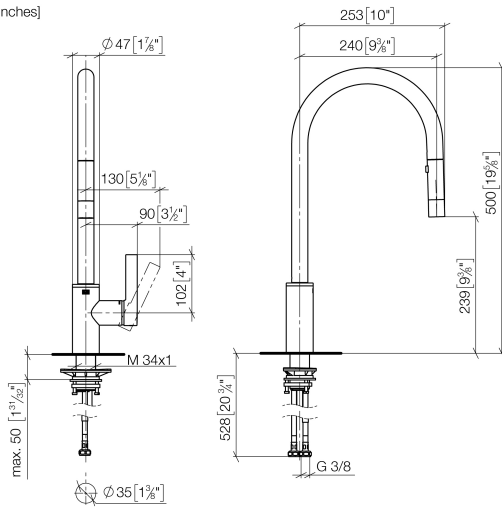

TARA ULTRA Single-lever mixer Pull-down with spray function - Champagne (22kt Gold)

TARA ULTRA

33 870 875 Product version up to 10/30/2024

- 240mm projection
- pivotable spout 360°
- Optional swivel limiter available with swivel limiter set 12 823 970 90
- laminar and spray flow
- height of mixer 500 mm
- height up to laminar flow regulator 240 mm
- hole diameter 35 mm
- 1800 mm metal shower hose
- sprayface with anti-scaling system
- max. flow 10.4 l/min at 3 bar flow pressure
- lead-free
- Flow modes can be changed while the water is running
- This product can help a building meet the requirements of Green Building Rating Systems, e.g. LEED®, BREEAM®, DGNB

10 712 970-47

33 870 875 Product version up to 10/30/2024

mm [inches]

Flow rate chart

Codes & Standards

DIN 4109

EN 1717

Executive Order
no. 1007

EPD-DOR-20230287 Belgaqua_25-340-2
-IBA1-EN
Environmental.prod
uct-declarat

33 870 875 Product version up to 10/30/2024

Spare parts list

No.	Item Number	Name	Quantity used	Delivery time
	18 90 24 03 253 00 90	adaptor	1.00	2
	12 90 31 20 087 00-47	plug	1.00	30
	3 90 28 22 304 00-47	spout	1.00	30
	2 04 30 02 120 00-85	hose	1.00	10
	5 09 18 40 186 90	sleeve	1.00	2
	19 09 30 03 038 90	hose	1.00	2
	16 04 30 11 040 00 90	fixing set	1.00	2
	17 09 20 93 056 90	insert	1.00	2
	14 04 30 04 101 00 90	hose	2.00	2
	13 09 14 10 036 90	seal	1.00	2
	8 09 14 10 190 90	seal	1.00	2
	6 09 30 11 203 90	ring	1.00	2
	20 04 21 50 010 00 90	accessories	1.00	2
	15 04 28 20 067 00 90	pipe	1.00	2
	9 09 28 30 030-47	cover	1.00	60
	4 09 28 10 160 90	ring	2.00	2
	10 09 20 87 020-47	handle	1.00	30
	11 90 31 11 063 00 90	pin	1.00	2
	21 90 30 09 031 00 90	key	1.00	2
	1 90 12 11 148 00-47	shower	1.00	60
	7 90 15 05 046 05 90	cartridge	1.00	2