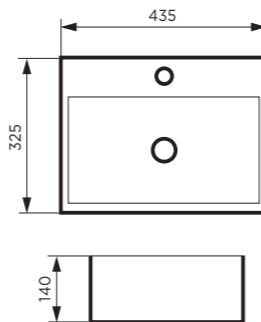

Diameter: 400mm  
Height: 125mm  
Colour: Gloss White  
Matt White

**DESCRIPTION**

Ceramic basin  
Deck mounted  
No overflow

**C130-9514-MB or STONE**

**DIMENSIONS**

Diameter: 400mm  
Height: 125mm  
Colour: Matt Black  
Stone

**DESCRIPTION**

Ceramic basin  
Deck mounted  
No overflow

**C130-9721-GW or MW**

**DIMENSIONS**

Diameter: 370mm  
Height: 130mm  
Colour: Gloss White  
Matt White

**DESCRIPTION**

Ceramic basin  
Deck mounted  
No overflow

**C130 - CERAMIC BASINS**  
TWO YEAR WARRANTY

**C130-9069-GW or MW**

**DIMENSIONS**

Length: 465mm  
Width: 260mm  
Height: 125mm  
Colour: Gloss White  
Matt White

**DESCRIPTION**

Ceramic basin  
Wall mounted  
No overflow

**C130-9290-GW or MW**

**DIMENSIONS**

Length: 435mm  
Width: 325mm  
Height: 140mm  
Colour: Gloss White  
Matt White

**DESCRIPTION**

Ceramic basin  
Wall mounted  
No overflow

**C130-742-GW**

**DIMENSIONS**