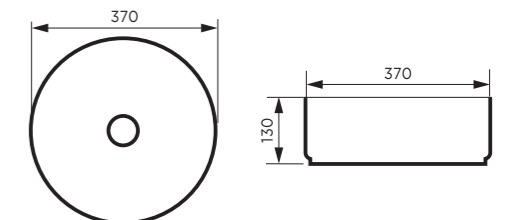

Diameter: 400mm  
Height: 125mm  
Colour: Gloss White  
Matt White

**DESCRIPTION**

Ceramic basin  
Deck mounted  
No overflow

**C130-9514-MB or STONE**

**DIMENSIONS**

Diameter: 400mm  
Height: 125mm  
Colour: Matt Black  
Stone

**DESCRIPTION**

Ceramic basin  
Deck mounted  
No overflow

**C130-9721-GW or MW**

**DIMENSIONS**

Diameter: 370mm  
Height: 130mm  
Colour: Gloss White  
Matt White

**DESCRIPTION**

Ceramic basin  
Deck mounted  
No overflow

**C130 - CERAMIC BASINS**  
TWO YEAR WARRANTY

**C130-9069-GW or MW**

**DIMENSIONS**

Length: 465mm  
Width: 260mm  
Height: 125mm  
Colour: Gloss White  
Matt White

**DESCRIPTION**

Ceramic basin  
Wall mounted  
No overflow