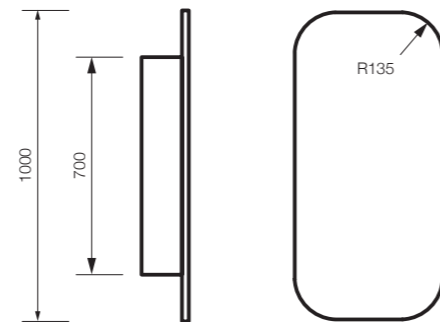

RECESSED MIRROR CABINETS
ONE YEAR WARRANTY

Rectangular: C-ME-1

DIMENSIONS
Width: 500mm
Depth: 152mm
Height: 1000mm
Colour: Matt Back

DESCRIPTION
Rectangular mirror cabinet
with black frame.