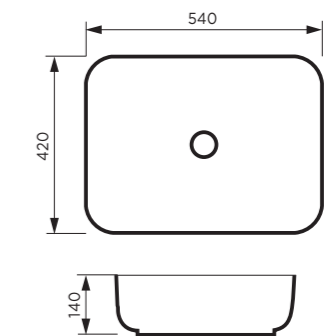

**C130-9723-GW or MW**

**DIMENSIONS**

Length: 370mm  
Width: 370mm  
Height: 135mm  
Colour: Gloss White  
Matt White

**DESCRIPTION**

Ceramic basin  
Deck mounted  
No overflow

**C130-9611-GW**

**DIMENSIONS**

Length: 510mm  
Width: 370mm  
Height: 120mm  
Colour: Gloss White

**DESCRIPTION**

Ceramic basin  
Deck mounted  
No overflow

**C130-9725 SQ-GW or MW**

**DIMENSIONS**

Length: 420mm  
Width: 420mm  
Height: 135mm  
Colour: Gloss White  
Matt White

**DESCRIPTION**

Ceramic basin  
Deck mounted  
No overflow

**C130-9243-GW or MW**

**DIMENSIONS**

Length: 540mm  
Width: 420mm  
Height: 140mm  
Colour: Gloss White  
Matt White

**DESCRIPTION**

Ceramic basin  
Deck mounted  
No overflow

**C130 - CERAMIC BASINS**  
TWO YEAR WARRANTY

**C130-9769-GW or MW**

**DIMENSIONS**

Length: 645mm  
Width: 375mm  
Height: 130mm  
Colour: Gloss White  
Matt White

**DESCRIPTION**

Ceramic basin  
Deck mounted  
No overflow