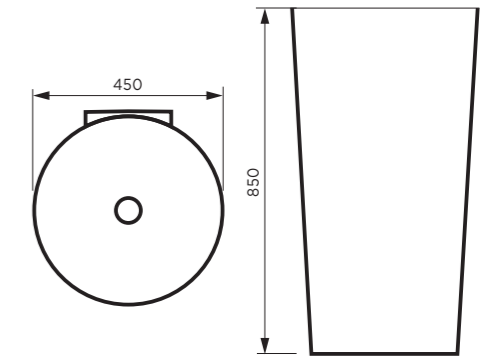

**C130 - CERAMIC BASINS**  
TWO YEAR WARRANTY

**C130-9069-GW or MW**

**DIMENSIONS**

Length: 465mm  
Width: 260mm  
Height: 125mm  
Colour: Gloss White  
Matt White

**DESCRIPTION**

Ceramic basin  
Wall mounted  
No overflow

**C130-9290-GW or MW**

**DIMENSIONS**

Length: 435mm  
Width: 325mm  
Height: 140mm  
Colour: Gloss White  
Matt White

**DESCRIPTION**

Ceramic basin  
Wall mounted  
No overflow

**C130-742-GW**

**DIMENSIONS**

Length: 600mm  
Width: 420mm  
Height: 130mm  
Colour: Gloss White

**DESCRIPTION**

Ceramic basin  
Wall mounted  
No overflow

**C130 - CERAMIC BASINS**  
TWO YEAR WARRANTY

**C130-135-GW or MW**

**DIMENSIONS**

Diameter: 450mm  
Height: 850mm  
Colour: Gloss White  
Matt White

**DESCRIPTION**

Ceramic basin  
Floor mounted  
No overflow  
Hole at back for trap

**C130-174-GW or MW**

**DIMENSIONS**

Diameter: 450mm  
Height: 380mm  
Colour: Gloss White  
Matt White