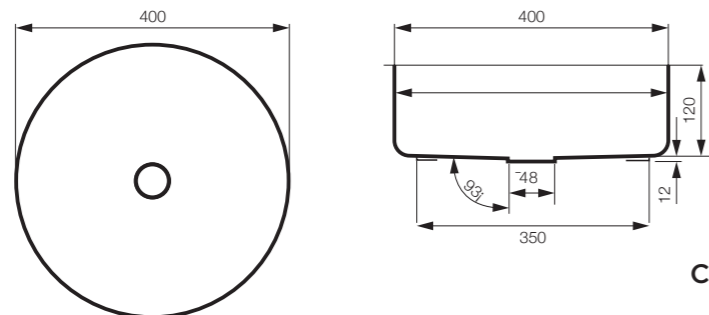

DIMENSIONAL DRAWING

CLEANING INSTRUCTIONS

- Only use a soft cloth
- No harsh cleaning agents to be used
- No ammonia or bleach to be used
- No scourers or hard sponges
- Susceptible to light marking when used