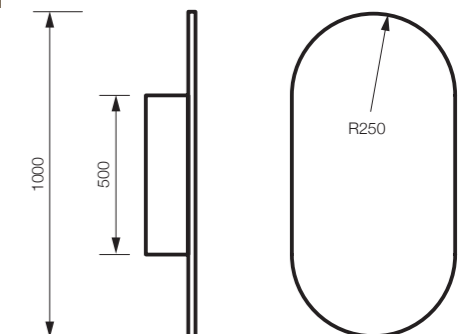

RECESSED MIRROR CABINETS
ONE YEAR WARRANTY

Oval: C-ME-2

DIMENSIONS
Width: 500mm
Depth: 146mm
Height: 1000mm
Colour: Matt Back

DESCRIPTION
Oval mirror cabinet
with no frame.