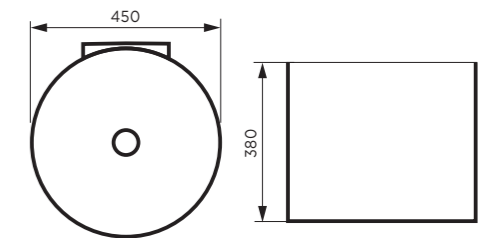

Length: 600mm  
Width: 420mm  
Height: 130mm  
Colour: Gloss White

**DESCRIPTION**

Ceramic basin  
Wall mounted  
No overflow

**C130 - CERAMIC BASINS**  
TWO YEAR WARRANTY

**C130-135-GW or MW**

**DIMENSIONS**

Diameter: 450mm  
Height: 850mm  
Colour: Gloss White  
Matt White

**DESCRIPTION**

Ceramic basin  
Floor mounted  
No overflow  
Hole at back for trap

**C130-174-GW or MW**

**DIMENSIONS**

Diameter: 450mm  
Height: 380mm  
Colour: Gloss White  
Matt White