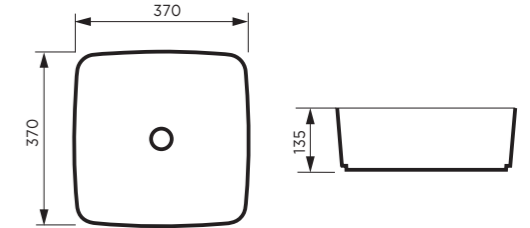

**DIMENSIONS**

Width: 203mm  
Depth: 107mm  
Height: 426mm  
Colour: Chrome

**DESCRIPTION**

Wall mounted LED extendable chrome mirror  
220-240 V - 50 Hz  
Plug type C (Euro 2-pin)  
Integrated LED driver  
5 x magnification

**C130 - CERAMIC BASINS**  
TWO YEAR WARRANTY

**C130-9636-GW**

**DIMENSIONS**

Length: 500mm  
Width: 350mm  
Height: 120mm  
Colour: Gloss White

**DESCRIPTION**

Ceramic basin  
Deck mounted  
No overflow

**C130 - CERAMIC BASINS**  
TWO YEAR WARRANTY

**C130-9723-GW or MW**

**DIMENSIONS**

Length: 370mm  
Width: 370mm  
Height: 135mm  
Colour: Gloss White  
Matt White

**DESCRIPTION**

Ceramic basin  
Deck mounted  
No overflow

**C130-9611-GW**

**DIMENSIONS**

Length: 510mm  
Width: 370mm  
Height: 120mm  
Colour: Gloss White

**DESCRIPTION**

Ceramic basin  
Deck mounted  
No overflow

**C130-9725 SQ-GW or MW**

**DIMENSIONS**

Length: 420mm  
Width: 420mm  
Height: 135mm  
Colour: Gloss White  
Matt White