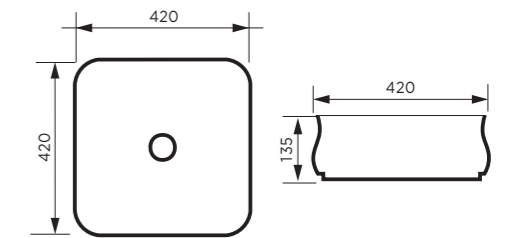

**DIMENSIONS**

Width: 203mm  
Depth: 107mm  
Height: 426mm  
Colour: Chrome

**DESCRIPTION**

Wall mounted LED extendable chrome mirror  
220-240 V - 50 Hz  
Plug type C (Euro 2-pin)  
Integrated LED driver  
5 x magnification

**C130-9723-GW or MW**

**DIMENSIONS**

Length: 370mm  
Width: 370mm  
Height: 135mm  
Colour: Gloss White  
Matt White

**DESCRIPTION**

Ceramic basin  
Deck mounted  
No overflow

**C130-9611-GW**

**DIMENSIONS**

Length: 510mm  
Width: 370mm  
Height: 120mm  
Colour: Gloss White

**DESCRIPTION**

Ceramic basin  
Deck mounted  
No overflow

**C130-9725 SQ-GW or MW**

**DIMENSIONS**

Length: 420mm  
Width: 420mm  
Height: 135mm  
Colour: Gloss White  
Matt White

**DESCRIPTION**

Ceramic basin  
Deck mounted  
No overflow

**C130-9243-GW or MW**

**DIMENSIONS**

Length: 540mm  
Width: 420mm  
Height: 140mm  
Colour: Gloss White  
Matt White

**DESCRIPTION**

Ceramic basin  
Deck mounted  
No overflow