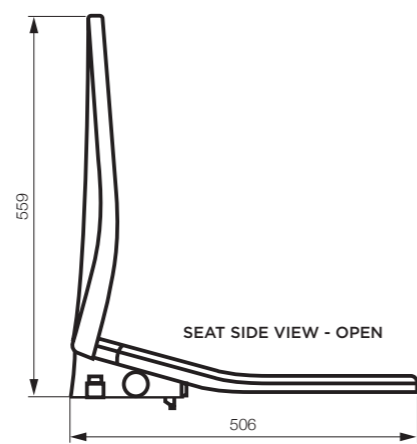

DIMENSIONS