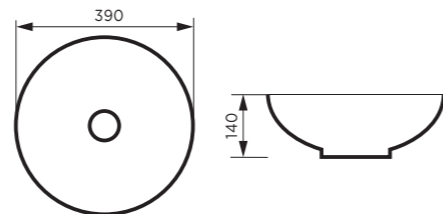

**C130 - CERAMIC BASINS**  
TWO YEAR WARRANTY

**C130-9769-GW or MW**

**DIMENSIONS**

Length: 645mm  
Width: 375mm  
Height: 130mm  
Colour: Gloss White  
Matt White

**DESCRIPTION**

Ceramic basin  
Deck mounted  
No overflow

**C130-9725 REC-GW or MW**

**DIMENSIONS**

Length: 550mm  
Width: 390mm  
Height: 135mm  
Colour: Gloss White  
Matt White

**DESCRIPTION**

Ceramic basin  
Deck mounted  
No overflow

**C130-9004-GW or MW**

**DIMENSIONS**

Diameter: 390mm  
Height: 140mm  
Colour: Gloss White  
Matt White

**DESCRIPTION**

Ceramic basin  
Deck mounted  
No overflow

**C130 - CERAMIC BASINS**  
TWO YEAR WARRANTY

**C130-9514-GW or MW**

**DIMENSIONS**