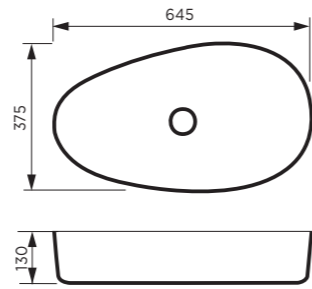

**C130-9723-GW or MW**

**DIMENSIONS**

Length: 370mm  
Width: 370mm  
Height: 135mm  
Colour: Gloss White  
Matt White

**DESCRIPTION**

Ceramic basin  
Deck mounted  
No overflow

**C130-9611-GW**

**DIMENSIONS**

Length: 510mm  
Width: 370mm  
Height: 120mm  
Colour: Gloss White

**DESCRIPTION**

Ceramic basin  
Deck mounted  
No overflow

**C130-9725 SQ-GW or MW**

**DIMENSIONS**

Length: 420mm  
Width: 420mm  
Height: 135mm  
Colour: Gloss White  
Matt White

**DESCRIPTION**

Ceramic basin  
Deck mounted  
No overflow

**C130-9243-GW or MW**

**DIMENSIONS**

Length: 540mm  
Width: 420mm  
Height: 140mm  
Colour: Gloss White  
Matt White

**DESCRIPTION**

Ceramic basin  
Deck mounted  
No overflow

**C130 - CERAMIC BASINS**  
TWO YEAR WARRANTY

**C130-9769-GW or MW**

**DIMENSIONS**

Length: 645mm  
Width: 375mm  
Height: 130mm  
Colour: Gloss White  
Matt White

**DESCRIPTION**

Ceramic basin  
Deck mounted  
No overflow