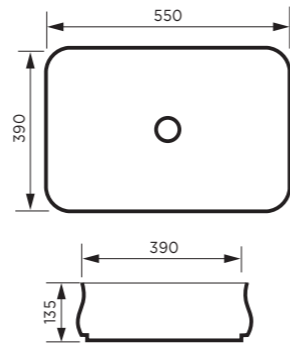

Length: 510mm  
Width: 370mm  
Height: 120mm  
Colour: Gloss White

**DESCRIPTION**

Ceramic basin  
Deck mounted  
No overflow

**C130-9725 SQ-GW or MW**

**DIMENSIONS**

Length: 420mm  
Width: 420mm  
Height: 135mm  
Colour: Gloss White  
Matt White

**DESCRIPTION**

Ceramic basin  
Deck mounted  
No overflow

**C130-9243-GW or MW**

**DIMENSIONS**

Length: 540mm  
Width: 420mm  
Height: 140mm  
Colour: Gloss White  
Matt White

**DESCRIPTION**

Ceramic basin  
Deck mounted  
No overflow

**C130 - CERAMIC BASINS**  
TWO YEAR WARRANTY

**C130-9769-GW or MW**

**DIMENSIONS**

Length: 645mm  
Width: 375mm  
Height: 130mm  
Colour: Gloss White  
Matt White

**DESCRIPTION**

Ceramic basin  
Deck mounted  
No overflow

**C130-9725 REC-GW or MW**

**DIMENSIONS**

Length: 550mm  
Width: 390mm  
Height: 135mm  
Colour: Gloss White  
Matt White

**DESCRIPTION**

Ceramic basin  
Deck mounted  
No overflow

**C130-9004-GW or MW**

**DIMENSIONS**