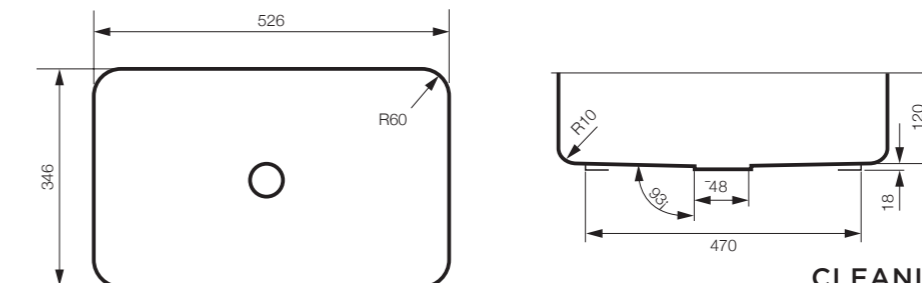

DIMENSIONAL DRAWING

CLEANING INSTRUCTIONS

- Only use a soft cloth
- No harsh cleaning agents to be used
- No ammonia or bleach to be used
- No scourers or hard sponges
- Susceptible to light marking when used