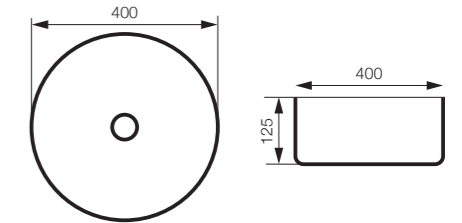

**C130-9725 REC-GW or MW**

**DIMENSIONS**

Length: 550mm  
Width: 390mm  
Height: 135mm  
Colour: Gloss White  
Matt White

**DESCRIPTION**

Ceramic basin  
Deck mounted  
No overflow

**C130-9004-GW or MW**

**DIMENSIONS**

Diameter: 390mm  
Height: 140mm  
Colour: Gloss White  
Matt White

**DESCRIPTION**

Ceramic basin  
Deck mounted  
No overflow

**C130 - CERAMIC BASINS**  
TWO YEAR WARRANTY

**C130-9514-GW or MW**

**DIMENSIONS**

Diameter: 400mm  
Height: 125mm  
Colour: Gloss White  
Matt White

**DESCRIPTION**

Ceramic basin  
Deck mounted  
No overflow

**C130-9514-MB or STONE**

**DIMENSIONS**

Diameter: 400mm  
Height: 125mm  
Colour: Matt Black  
Stone