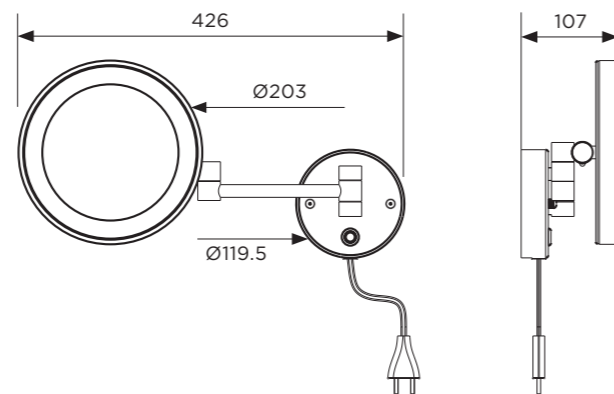

#### DIMENSIONS

Diameter: 400mm  
Height: 120mm  
Weight: 5.1kg  
Colour: Gloss White /  
Matt White

#### DIMENSIONS

Diameter: 400mm  
Height: 120mm  
Weight: 5.1kg  
Colour: Brushed  
Brass

Oval: C-ME-2

**DIMENSIONS**  
Width: 500mm  
Depth: 146mm  
Height: 1000mm  
Colour: Matt Back

**DESCRIPTION**  
Oval mirror cabinet  
with no frame.

EXTENDABLE MIRRORS.  
ONE YEAR WARRANTY

Wall Mounted Chrome: C-ME 3

**DIMENSIONS**

Width: 203mm  
Depth: 107mm  
Height: 426mm  
Colour: Chrome

**DESCRIPTION**

Wall mounted LED extendable chrome mirror  
220-240 V - 50 Hz  
Plug type C (Euro 2-pin)  
Integrated LED driver  
5 x magnification