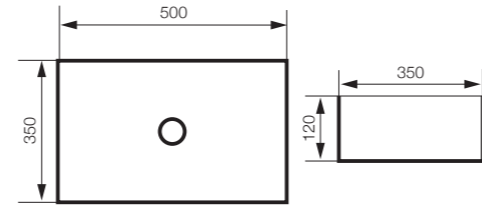

**DIMENSIONS**

Width: 203mm  
Depth: 107mm  
Height: 426mm  
Colour: Chrome

**DESCRIPTION**

Wall mounted LED extendable chrome mirror  
220-240 V - 50 Hz  
Plug type C (Euro 2-pin)  
Integrated LED driver  
5 x magnification

**C130 - CERAMIC BASINS**  
TWO YEAR WARRANTY

**C130-9636-GW**

**DIMENSIONS**

Length: 500mm  
Width: 350mm  
Height: 120mm  
Colour: Gloss White

**DESCRIPTION**

Ceramic basin  
Deck mounted  
No overflow

**C130 - CERAMIC BASINS**  
TWO YEAR WARRANTY

**C130-9723-GW or MW**

**DIMENSIONS**

Length: 370mm  
Width: 370mm  
Height: 135mm  
Colour: Gloss White  
Matt White

**DESCRIPTION**

Ceramic basin  
Deck mounted  
No overflow

**C130-9611-GW**

**DIMENSIONS**