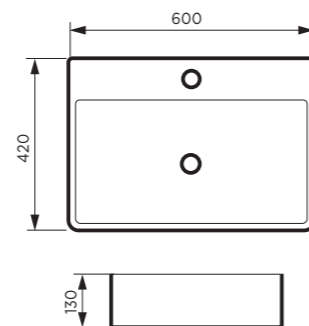

#### DIMENSIONS

Width: 526mm  
Depth: 346mm  
Height: 120mm  
Weight: 7.7kg  
Colour: Brushed  
Gold

**C130 - CERAMIC BASINS**  
TWO YEAR WARRANTY

**C130-9069-GW or MW**

**DIMENSIONS**

Length: 465mm  
Width: 260mm  
Height: 125mm  
Colour: Gloss White  
Matt White

**DESCRIPTION**

Ceramic basin  
Wall mounted  
No overflow

**C130-9290-GW or MW**

**DIMENSIONS**

Length: 435mm  
Width: 325mm  
Height: 140mm  
Colour: Gloss White  
Matt White

**DESCRIPTION**

Ceramic basin  
Wall mounted  
No overflow

**C130-742-GW**

**DIMENSIONS**

Length: 600mm  
Width: 420mm  
Height: 130mm  
Colour: Gloss White

**DESCRIPTION**

Ceramic basin  
Wall mounted  
No overflow

**C130 - CERAMIC BASINS**  
TWO YEAR WARRANTY

**C130-135-GW or MW**

**DIMENSIONS**