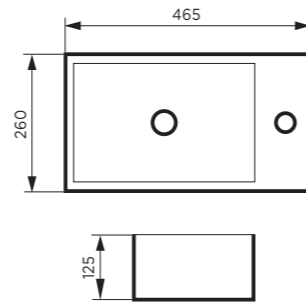

Diameter: 400mm  
Height: 125mm  
Colour: Gloss White  
Matt White

**DESCRIPTION**

Ceramic basin  
Deck mounted  
No overflow

**C130-9514-MB or STONE**

**DIMENSIONS**

Diameter: 400mm  
Height: 125mm  
Colour: Matt Black  
Stone

**DESCRIPTION**

Ceramic basin  
Deck mounted  
No overflow

**C130-9721-GW or MW**

**DIMENSIONS**

Diameter: 370mm  
Height: 130mm  
Colour: Gloss White  
Matt White

**DESCRIPTION**

Ceramic basin  
Deck mounted  
No overflow

**C130 - CERAMIC BASINS**  
TWO YEAR WARRANTY

**C130-9069-GW or MW**

**DIMENSIONS**

Length: 465mm  
Width: 260mm  
Height: 125mm  
Colour: Gloss White  
Matt White

**DESCRIPTION**

Ceramic basin  
Wall mounted  
No overflow

**C130-9290-GW or MW**

**DIMENSIONS**

Length: 435mm  
Width: 325mm  
Height: 140mm  
Colour: Gloss White  
Matt White

**DESCRIPTION**

Ceramic basin  
Wall mounted  
No overflow

**C130-742-GW**

**DIMENSIONS**