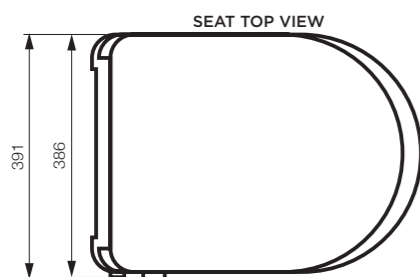

DIMENSIONS