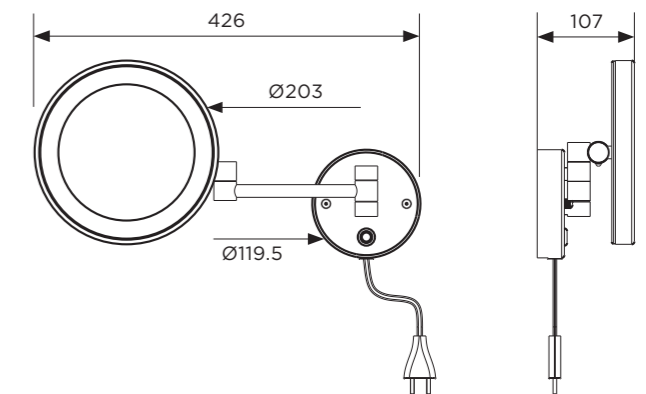

#### DIMENSIONS

Diameter: 400mm  
Height: 120mm  
Weight: 5.1kg  
Colour: Brushed  
Brass

**DIMENSIONS**

Width: 203mm  
Depth: 107mm  
Height: 426mm  
Colour: Chrome

**DESCRIPTION**

Wall mounted LED extendable chrome mirror  
220-240 V - 50 Hz  
Plug type C (Euro 2-pin)  
Integrated LED driver  
5 x magnification

**C130 - CERAMIC BASINS**  
TWO YEAR WARRANTY

**C130-9636-GW**

**DIMENSIONS**

Length: 500mm  
Width: 350mm  
Height: 120mm  
Colour: Gloss White

**DESCRIPTION**

Ceramic basin  
Deck mounted  
No overflow

**C130 - CERAMIC BASINS**  
TWO YEAR WARRANTY

**C130-9723-GW or MW**

**DIMENSIONS**

Length: 370mm  
Width: 370mm  
Height: 135mm  
Colour: Gloss White  
Matt White

**DESCRIPTION**

Ceramic basin  
Deck mounted  
No overflow

**C130-9611-GW**

**DIMENSIONS**