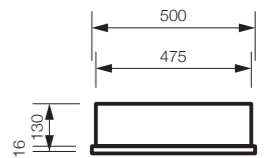

RECESSED MIRROR CABINETS
ONE YEAR WARRANTY

Oval: C-ME-2

DIMENSIONS
Width: 500mm
Depth: 146mm
Height: 1000mm
Colour: Matt Back

DESCRIPTION
Oval mirror cabinet
with no frame.