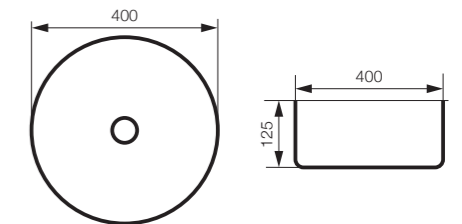

Diameter: 390mm  
Height: 140mm  
Colour: Gloss White  
Matt White

**DESCRIPTION**

Ceramic basin  
Deck mounted  
No overflow

**C130 - CERAMIC BASINS**  
TWO YEAR WARRANTY

**C130-9514-GW or MW**

**DIMENSIONS**

Diameter: 400mm  
Height: 125mm  
Colour: Gloss White  
Matt White

**DESCRIPTION**

Ceramic basin  
Deck mounted  
No overflow

**C130-9514-MB or STONE**

**DIMENSIONS**

Diameter: 400mm  
Height: 125mm  
Colour: Matt Black  
Stone

**DESCRIPTION**

Ceramic basin  
Deck mounted  
No overflow

**C130-9721-GW or MW**

**DIMENSIONS**

Diameter: 370mm  
Height: 130mm  
Colour: Gloss White  
Matt White

**DESCRIPTION**

Ceramic basin  
Deck mounted  
No overflow