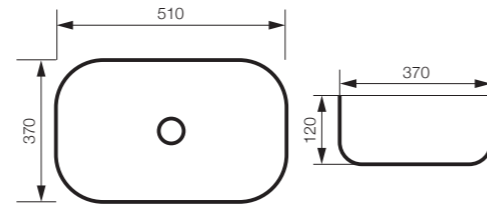

**C130 - CERAMIC BASINS**  
TWO YEAR WARRANTY

**C130-9636-GW**

**DIMENSIONS**

Length: 500mm  
Width: 350mm  
Height: 120mm  
Colour: Gloss White

**DESCRIPTION**

Ceramic basin  
Deck mounted  
No overflow

**C130 - CERAMIC BASINS**  
TWO YEAR WARRANTY

**C130-9723-GW or MW**

**DIMENSIONS**

Length: 370mm  
Width: 370mm  
Height: 135mm  
Colour: Gloss White  
Matt White

**DESCRIPTION**

Ceramic basin  
Deck mounted  
No overflow

**C130-9611-GW**

**DIMENSIONS**

Length: 510mm  
Width: 370mm  
Height: 120mm  
Colour: Gloss White

**DESCRIPTION**

Ceramic basin  
Deck mounted  
No overflow

**C130-9725 SQ-GW or MW**

**DIMENSIONS**

Length: 420mm  
Width: 420mm  
Height: 135mm  
Colour: Gloss White  
Matt White

**DESCRIPTION**

Ceramic basin  
Deck mounted  
No overflow

**C130-9243-GW or MW**

**DIMENSIONS**

Length: 540mm  
Width: 420mm  
Height: 140mm  
Colour: Gloss White  
Matt White

**DESCRIPTION**

Ceramic basin  
Deck mounted  
No overflow