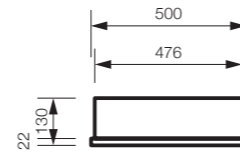

RECESSED MIRROR CABINETS
ONE YEAR WARRANTY

Rectangular: C-ME-1

DIMENSIONS
Width: 500mm
Depth: 152mm
Height: 1000mm
Colour: Matt Back

DESCRIPTION
Rectangular mirror cabinet
with black frame.