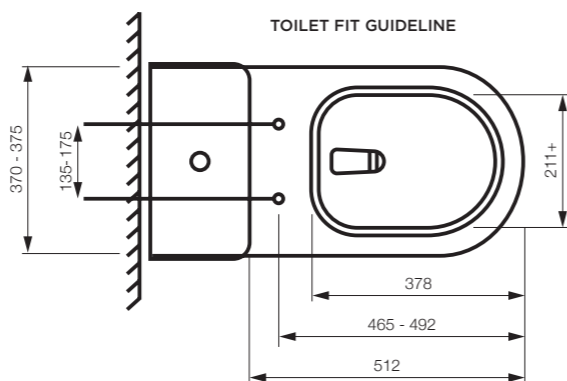

DIMENSIONS