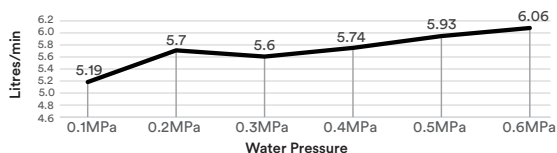

FLOW RATE

Joan

Stainless Steel
with a conscience

+27 (021) 510 0489
30 Royal Road, Maitland,
Cape Town. 7405. South Africa