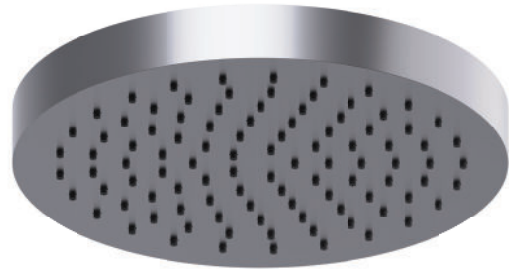

STEEL

ROS - SS - 012
Rain Shower Rose

TECHNICAL SPECIFICATIONS

PRODUCT

DETAILED ASSEMBLY

No	Description	Qty	Material
1	Filter	1	NBR
2	Screw	6	SUS-304
3	Nut	1	H59-3
4	Back Plate	1	SUS-304
5	Rubber	6	NBR
6	Cover Plate	1	H59-3
7	Washer	1	POM
8	Ball Joint	1	H59-3
9	Washer	1	Silica
10	Connector	1	H59-3
11	Screw	14	SUS-34
12	O-Ring	1	NBR
13	Back Plate	1	SUS-304
14	Connector	1	H59-3
15	Nozzle	1	Silica
16	Front Plate	1	SUS-304

FEATURES

- 15 Year Warranty
- 316 Stainless Steel
- European Cartridge
- Flow rate : 6.5 Litres per minute @ 3 bar pressure.

WARRANTY

Refer to joansa.co.za for warranty terms & conditions.

CARE

Preparation:

Apply copper slip lubricant to prevent seizing of threaded fasteners.

Cleaning:

- Remove dirt using clean water and a soft cotton cloth.
- Clean the stainless steel surface with:
 - Gentle liquid detergent.
 - Colourless glass cleaner.
 - Non-abrasive polishes.
- Dry and remove all cleaning material with a soft cotton cloth.