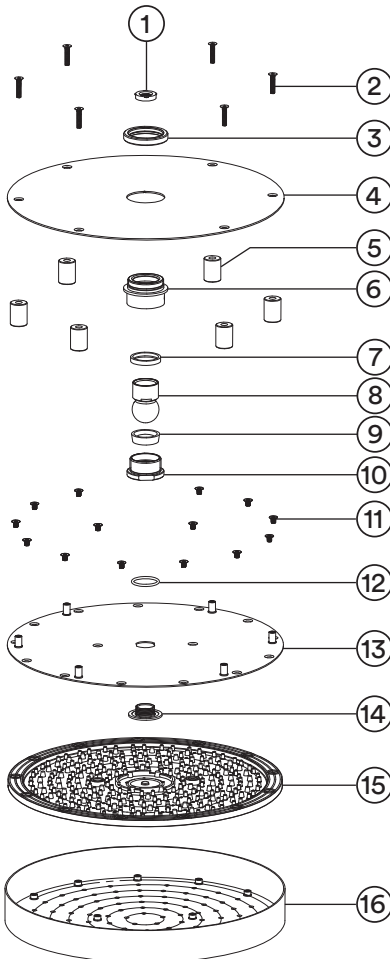

STEEL

ROS - SS - 012
Rain Shower Rose

TECHNICAL SPECIFICATIONS

PRODUCT

DETAILED ASSEMBLY

No	Description	Qty	Material
1	Filter	1	NBR
2	Screw	6	SUS-304
3	Nut	1	H59-3
4	Back Plate	1	SUS-304
5	Rubber	6	NBR
6	Cover Plate	1	H59-3
7	Washer	1	POM
8	Ball Joint	1	H59-3
9	Washer	1	Silica
10	Connector	1	H59-3
11	Screw	14	SUS-34
12	O-Ring	1	NBR
13	Back Plate	1	SUS-304
14	Connector	1	H59-3
15	Nozzle	1	Silica
16	Front Plate	1	SUS-304

FEATURES

- 15 Year Warranty
- 316 Stainless Steel
- European Cartridge
- Flow rate : 6.5 Litres per minute @ 3 bar pressure.

WARRANTY

Refer to joansa.co.za for warranty terms & conditions.

CARE

Preparation:

Apply copper slip lubricant to prevent seizing of threaded fasteners.

Cleaning:

- Remove dirt using clean water and a soft cotton cloth.
- Clean the stainless steel surface with:
 - Gentle liquid detergent.
 - Colourless glass cleaner.
 - Non-abrasive polishes.
- Dry and remove all cleaning material with a soft cotton cloth.