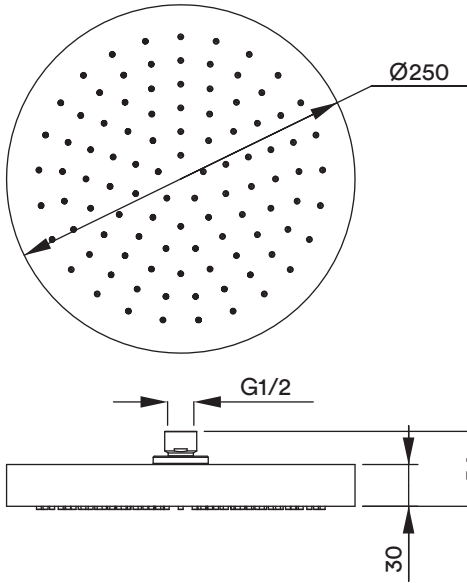

STEEL

ROS - SS - 012
Rain Shower Rose

TECHNICAL SPECIFICATIONS

PRODUCT

DETAILED ASSEMBLY

No	Description	Qty	Material
1	Filter	1	NBR
2	Screw	6	SUS-304
3	Nut	1	H59-3
4	Back Plate	1	SUS-304
5	Rubber	6	NBR
6	Cover Plate	1	H59-3
7	Washer	1	POM
8	Ball Joint	1	H59-3
9	Washer	1	Silica
10	Connector	1	H59-3
11	Screw	14	SUS-34
12	O-Ring	1	NBR
13	Back Plate	1	SUS-304
14	Connector	1	H59-3
15	Nozzle	1	Silica
16	Front Plate	1	SUS-304

FEATURES

- 15 Year Warranty
- 316 Stainless Steel
- European Cartridge
- Flow rate : 6.5 Litres per minute @ 3 bar pressure.

WARRANTY

Refer to joansa.co.za for warranty terms & conditions.

CARE

Preparation: