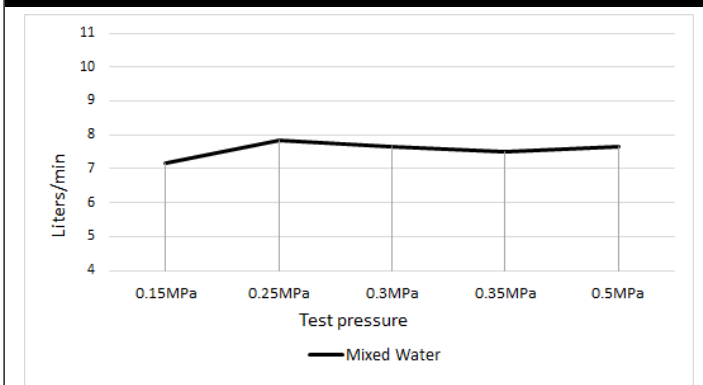

MH06N

SHOWER ROSE

meir®

FEATURES

- Refer to the Meir website for warranty terms & conditions, and available finishes.
- Flow rate 8L p/m at 3 bar pressure.
- Stainless steel construction
- Box Weight 1.3 Kg

SPECIFICATIONS

FLOW RATE GRAPH

CREDENTIALS

- Watermark AS/NZS3718WMK080066
- 3-star WELS rated
- 9 litres p/minute
- WELS registration No: S17729

EXPLODED VIEW

No.	Part Name
1	Washer With Mesh
2	Flow Restrictor
3	Lock Nut
4	Ball Nut
5	Ball Joint
6	Friction Ring
7	Body
8	Spray Nozzles