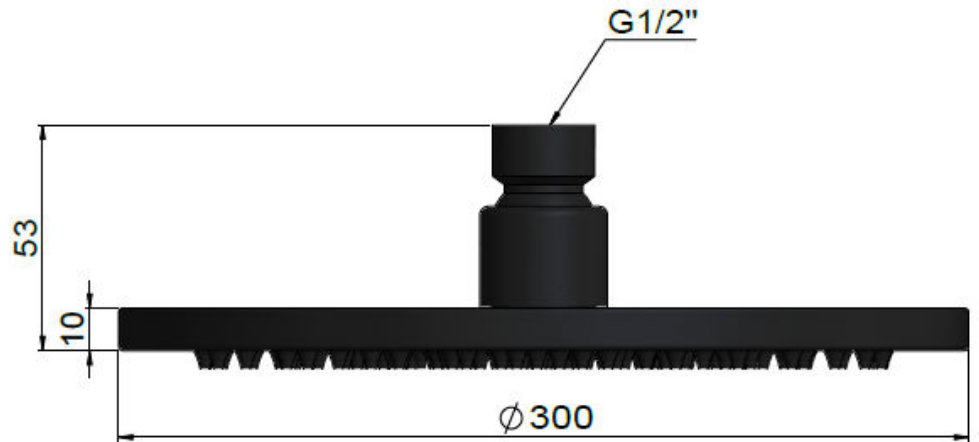

MH06N

SHOWER ROSE

meir®

FEATURES

- Refer to the Meir website for warranty terms & conditions, and available finishes.
- Flow rate 8L p/m at 3 bar pressure.
- Stainless steel construction
- Box Weight 1.3 Kg

SPECIFICATIONS

FLOW RATE GRAPH

CREDENTIALS

- Watermark AS/NZS3718WMK080066
- 3-star WELS rated
- 9 litres p/minute
- WELS registration No: S17729

EXPLODED VIEW

No.	Part Name
1	Washer With Mesh
2	Flow Restrictor
3	Lock Nut
4	Ball Nut
5	Ball Joint
6	Friction Ring
7	Body
8	Spray Nozzles