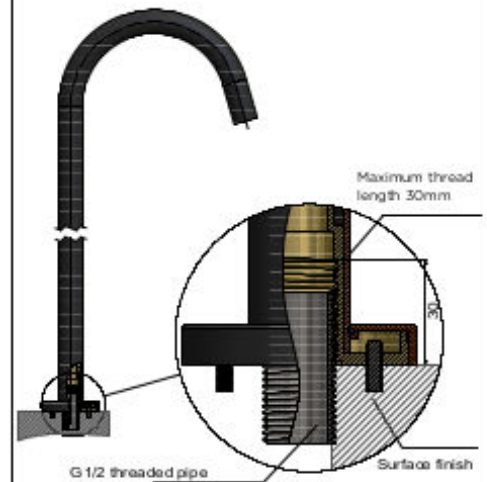

FEATURES

- 10 Year warranty
- Flow rate 22 L p/m
- European components and cartridge
- Solid brass construction
- Box Weight **1.9 Kg**

CARE

- Do not install tapware using any form of acetone silicones.
- Do not apply physical items (such as tools) directly to product.
- Never use house-hold or commercial detergents, citrus based cleaners, or abrasive cleaners.
- Clean using a mild washing soap solution rinsed, and dry with a soft cloth.
- Check for any product defects before installation.
- Refer to the installation manual for correct installation.

SPECIFICATIONS

TOLERANCES

FLOW RATE GRAPH

CREDENTIALS

- Watermark AS/NZS3718WMKA25013

EXPLODED VIEW

No.	Part Name	Qty
1	Aerator	1
2	Spout	1
3	Screw	1
4	O-ring	2
5	Back Plate	1
6	O-ring	1
7	Base Plate	1