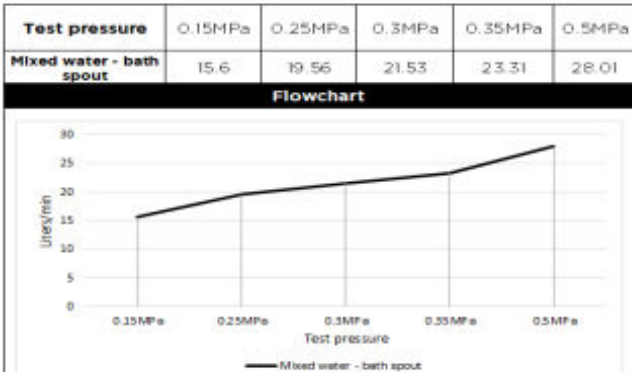

FEATURES

- 10 Year warranty
- Flow rate 22 L p/m
- European components and cartridge
- Solid brass construction
- Box Weight **1.9 Kg**

CARE

- Do not install tapware using any form of acetone silicones.
- Do not apply physical items (such as tools) directly to product.
- Never use house-hold or commercial detergents, citrus based cleaners, or abrasive cleaners.
- Clean using a mild washing soap solution rinsed, and dry with a soft cloth.
- Check for any product defects before installation.
- Refer to the installation manual for correct installation.

SPECIFICATIONS

TOLERANCES

FLOW RATE GRAPH

CREDENTIALS

- Watermark AS/NZS3718WMKA25013

EXPLODED VIEW

No.	Part Name	Qty
1	Aerator	1
2	Spout	1
3	Screw	1
4	O-ring	2
5	Back Plate	1
6	O-ring	1
7	Base Plate	1