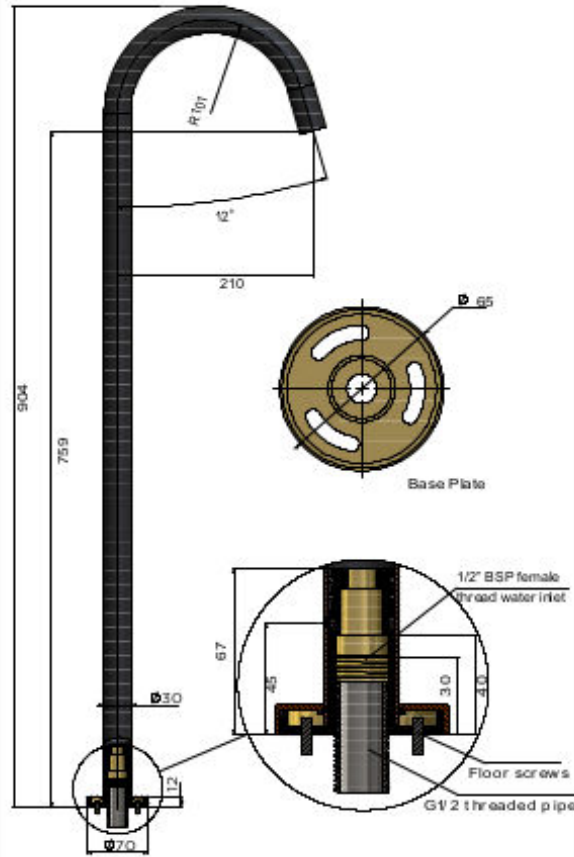

MB06

FREE STANDING BATH SPOUT

meir®

MATTE BLACK
MB06

CHROME
MB06-C

CHAMPAGNE
MB06-CH

TIGER
BRONZE
MB06-BB

AVAILABLE
FINISH

FEATURES

- 10 Year warranty
- Flow rate 22 L p/m
- European components and cartridge
- Solid brass construction
- Box Weight **1.9 Kg**

CARE

- Do not install tapware using any form of acetone silicones.
- Do not apply physical items (such as tools) directly to product.
- Never use house-hold or commercial detergents, citrus based cleaners, or abrasive cleaners.
- Clean using a mild washing soap solution rinsed, and dry with a soft cloth.
- Check for any product defects before installation.
- Refer to the installation manual for correct installation.

SPECIFICATIONS

TOLERANCES

FLOW RATE GRAPH

CREDENTIALS

- Watermark AS/NZS3718WMKA25013

EXPLODED VIEW

No.	Part Name	Qty
1	Aerator	1
2	Spout	1
3	Screw	1
4	O-ring	2
5	Back Plate	1
6	O-ring	1
7	Base Plate	1