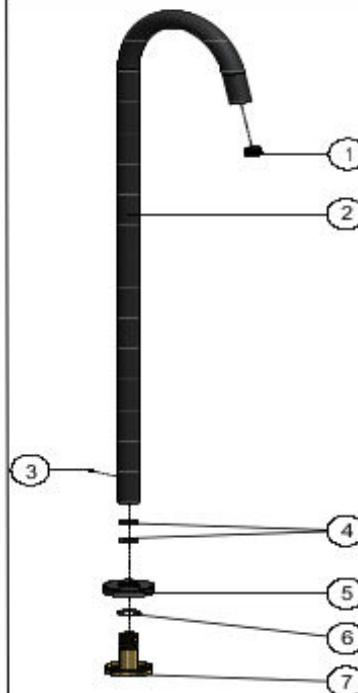

FEATURES

- 10 Year warranty
- Flow rate 22 L p/m
- European components and cartridge
- Solid brass construction
- Box Weight **1.9 Kg**

CARE

- Do not install tapware using any form of acetone silicones.
- Do not apply physical items (such as tools) directly to product.
- Never use house-hold or commercial detergents, citrus based cleaners, or abrasive cleaners.
- Clean using a mild washing soap solution rinsed, and dry with a soft cloth.
- Check for any product defects before installation.
- Refer to the installation manual for correct installation.

SPECIFICATIONS

TOLERANCES

FLOW RATE GRAPH

CREDENTIALS

- Watermark AS/NZS3718WMKA25013

EXPLODED VIEW

No.	Part Name	Qty
1	Aerator	1
2	Spout	1
3	Screw	1
4	O-ring	2
5	Back Plate	1
6	O-ring	1
7	Base Plate	1