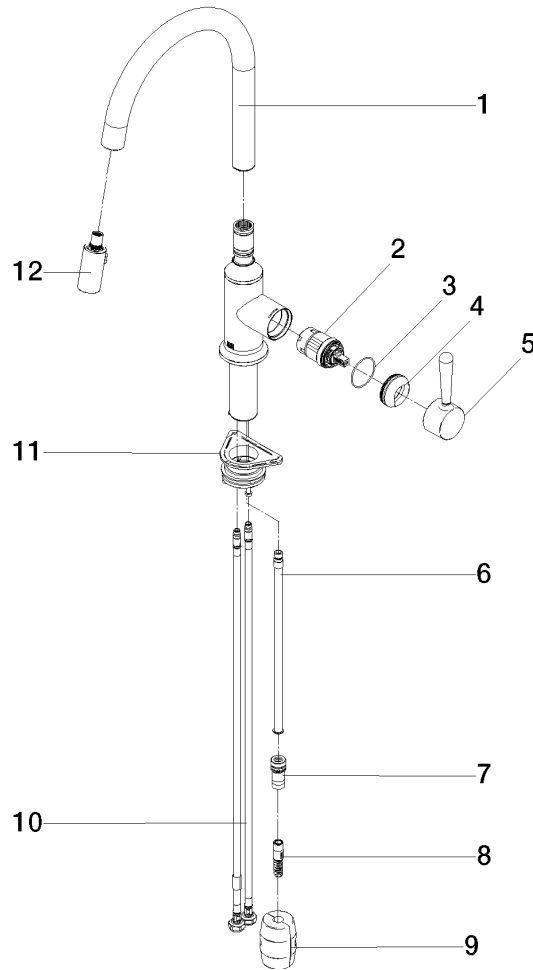

33 870 809 Product version from 7/1/2023

- 240mm projection
- pivotable spout 360°
- Optional swivel limiter available with swivel limiter set 12 823 970 90
- air-enriched flow and spray flow
- 1800 mm metal shower hose
- sprayface with anti-scaling system
- max. flow 8 l/min at 3 bar flow pressure
- lead-free
- Flow modes can be changed while the water is running
- This product can help a building meet the requirements of Green Building Rating Systems, e.g. LEED®, BREEAM®, DGNB

Certificates

LGA_28

Belgaqua_24-005-2

33 870 809 Product version from 7/1/2023

Spare parts list

No.	Item Number	Name	Quantity used	Delivery time
1	90 28 22 397 00-99	spout	1	20
2	90 15 05 064 05 90	cartridge	1	2
3	09 14 10 190 90	seal	1	2
4	09 28 30 030-99	cover	1	20
5	90 20 80 052 00-99	handle	1	20
6	04 28 20 067 00 90	pipe	1	2
7	90 24 03 253 00 90	adaptor	1	2
8	04 30 02 120 00-85	hose	1	30
9	04 21 50 010 00 90	accessories	1	2
10	04 30 04 101 00 90	hose	2	2
11	04 30 11 040 00 90	fixing set	1	2
12	90 18 40 317 00-99	shower	1	20