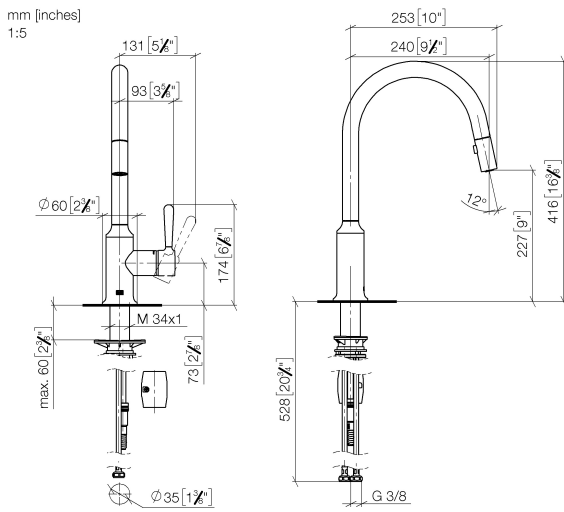

33 870 809 Product version from 7/1/2023

- 240mm projection
- pivotable spout 360°
- Optional swivel limiter available with swivel limiter set 12 823 970 90
- air-enriched flow and spray flow
- 1800 mm metal shower hose
- sprayface with anti-scaling system
- max. flow 8 l/min at 3 bar flow pressure
- lead-free
- Flow modes can be changed while the water is running
- This product can help a building meet the requirements of Green Building Rating Systems, e.g. LEED®, BREEAM®, DGNB

Recommended miscellaneous

Swivel limitation set -

12 823 970 90

Recommended miscellaneous

**VAIA Dispenser with rosette -
Brushed Dark Platinum**

82 434 809-99

33 870 809 Product version from 7/1/2023

Flow rate chart

Codes & Standards

DIN 4109

EN 1717

ISO 3822

Ü-Zeichen

VAIA Single-lever mixer Pull-down with spray function - Brushed Dark Platinum

VAIA

33 870 809 Product version from 7/1/2023

Certificates

LGA_28

Belgaqua_24-005-2

33 870 809 Product version from 7/1/2023

Spare parts list

No.	Item Number	Name	Quantity used	Delivery time
1	90 28 22 397 00-99	spout	1	20
2	90 15 05 064 05 90	cartridge	1	2
3	09 14 10 190 90	seal	1	2
4	09 28 30 030-99	cover	1	20
5	90 20 80 052 00-99	handle	1	20
6	04 28 20 067 00 90	pipe	1	2
7	90 24 03 253 00 90	adaptor	1	2
8	04 30 02 120 00-85	hose	1	30
9	04 21 50 010 00 90	accessories	1	2
10	04 30 04 101 00 90	hose	2	2
11	04 30 11 040 00 90	fixing set	1	2
12	90 18 40 317 00-99	shower	1	20