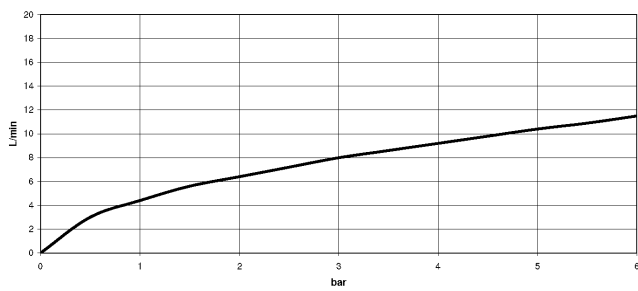

Recommended miscellaneous

Swivel limitation set -

12 823 970 90

Recommended miscellaneous

**VAIA Dispenser with rosette -
Brushed Dark Platinum**

82 434 809-99

33 870 809 Product version from 7/1/2023

Flow rate chart