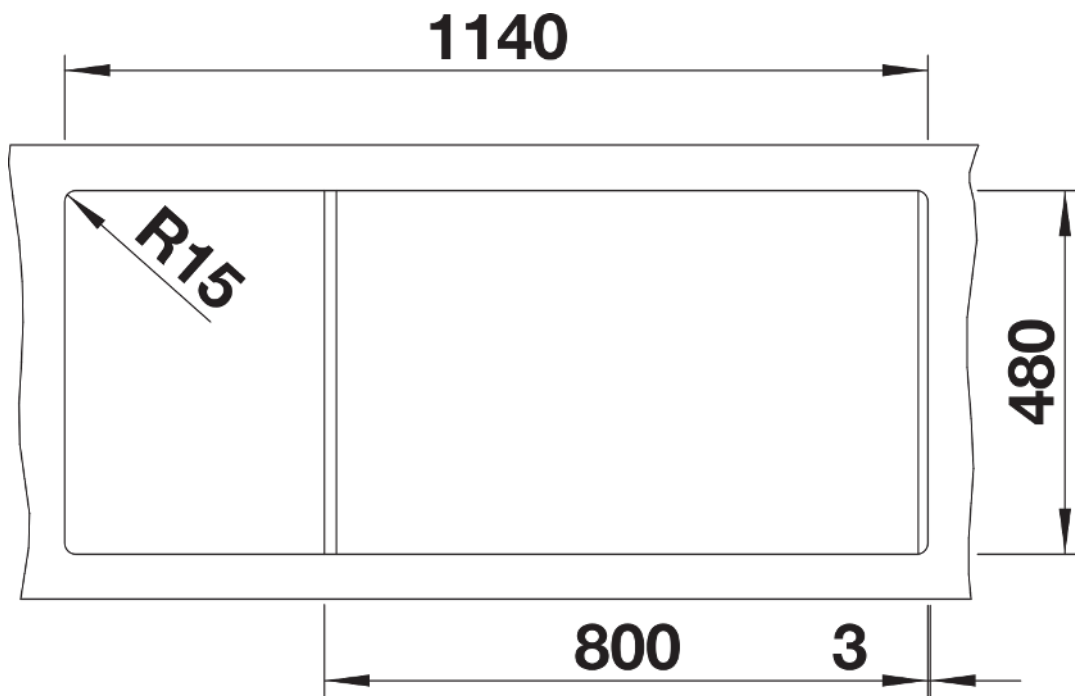

Product information sheet NAYA 8 S

Item no. 519654

Benefits

- Generous bowl for multiple works in and around the sink
- Soft internal corners in the bowl for easy cleaning
- Mindful shape that integrates nicely within the kitchen design
- Continuous ledge frames the water area and protects the worktop from water splashes

Colours

Available colours:

- black
- anthracite
- rock grey
- white
- tartufo
- coffee

SILGRANIT anthracite

Scope of supply

- waste kit with space-saving pipe
- 2 x 3 ½" basket strainer

Details

Top view

Cut-out

Front view

Side view