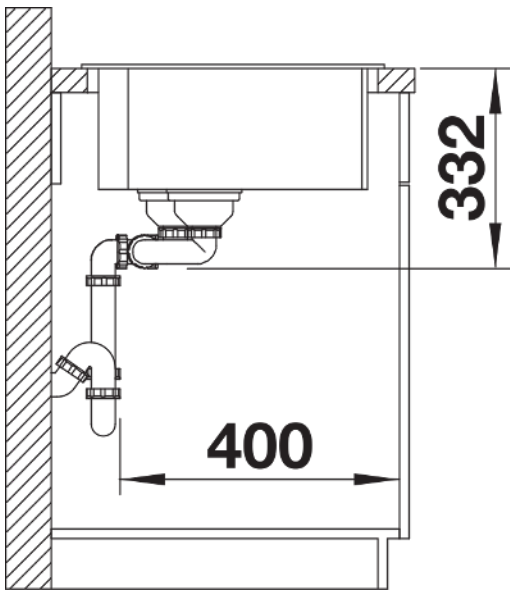

Product information sheet NAYA 8 S

Item no. 519654

Benefits

- Generous bowl for multiple works in and around the sink
- Soft internal corners in the bowl for easy cleaning
- Mindful shape that integrates nicely within the kitchen design
- Continuous ledge frames the water area and protects the worktop from water splashes

Colours

Available colours:

- black
- anthracite
- rock grey
- white
- tartufo
- coffee

SILGRANIT anthracite

Scope of supply

- waste kit with space-saving pipe
- 2 x 3 ½" basket strainer

Details

Top view

Cut-out

Front view

Side view