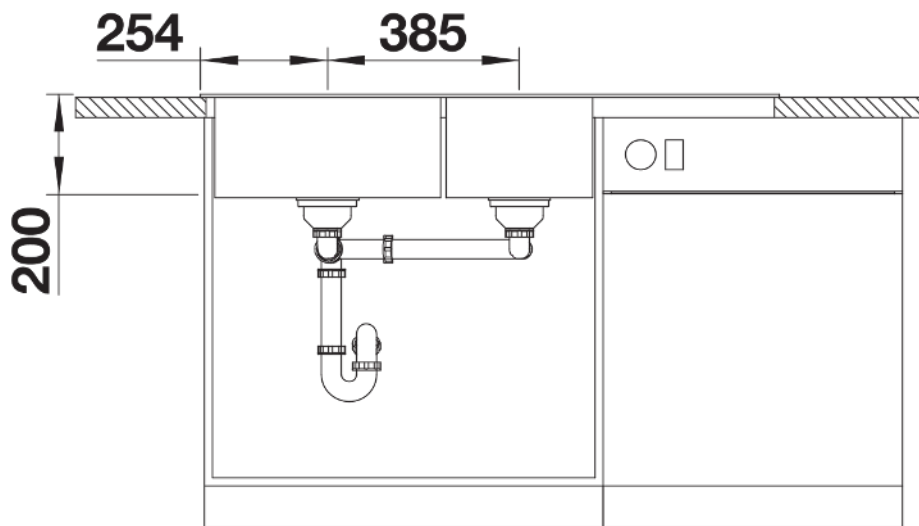

Product information sheet NAYA 8 S

Item no. 519654

Benefits

- Generous bowl for multiple works in and around the sink
- Soft internal corners in the bowl for easy cleaning
- Mindful shape that integrates nicely within the kitchen design
- Continuous ledge frames the water area and protects the worktop from water splashes

Colours

Available colours:

- black
- anthracite
- rock grey
- white
- tartufo
- coffee

SILGRANIT anthracite

Scope of supply

- waste kit with space-saving pipe
- 2 x 3 ½" basket strainer

Details

Top view

Cut-out

Front view

Side view