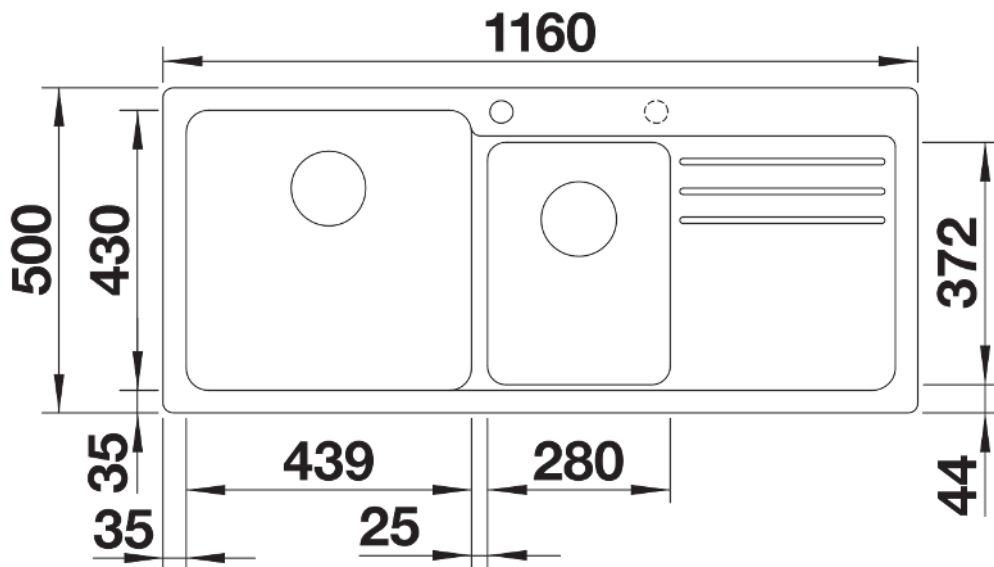

Colours

Available colours:

- black
- anthracite
- rock grey
- white
- tartufo
- coffee

SILGRANIT anthracite

Scope of supply

- waste kit with space-saving pipe
- 2 x 3 ½" basket strainer

Details

Top view

Cut-out

Front view

Side view