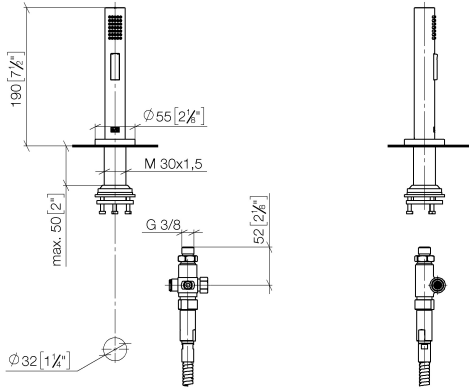

Rinsing spray set - Durabronss (23kt Gold)

27 731 970 Product version from 2/1/2023

- with round rosette
- spray flow
- automatic spout/shower diverter
- height of mixer 191 mm
- hole diameter rinsing spray 32mm
- fabric braided hose 1500 mm
- sprayface with anti-scaling system
- lead-free

Can only be combined with 32815682, 33826861, 32815861, 33836888, 32816888, 20816892, 33836875, 32815875.

Intrinsic protection against back flow.

Residual water may emerge from the spray after closing.

Operating unit can be positioned freely.

Rinsing spray set - Durabross (23kt Gold)

27 731 970 Product version from 2/1/2023

mm [inches]

Flow rate chart

Codes & Standards

DIN 4109

EN 1717

ISO 3822