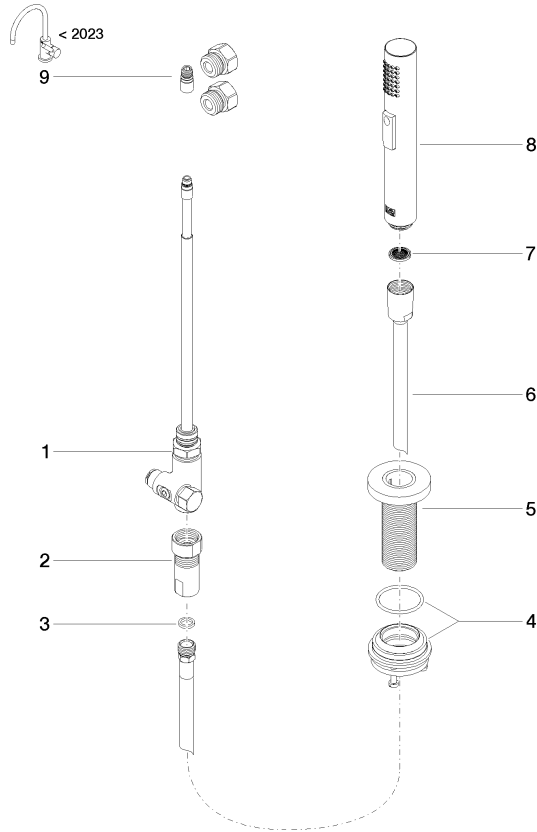

Rinsing spray set - Durabronss (23kt Gold)

27 731 970 Product version from 2/1/2023

- with round rosette
- spray flow
- automatic spout/shower diverter
- height of mixer 191 mm
- hole diameter rinsing spray 32mm
- fabric braided hose 1500 mm
- sprayface with anti-scaling system
- lead-free

Can only be combined with 32815682, 33826861, 32815861, 33836888, 32816888, 20816892, 33836875, 32815875.

Intrinsic protection against back flow.

Residual water may emerge from the spray after closing.

Operating unit can be positioned freely.

Rinsing spray set - Durabross (23kt Gold)

27 731 970 Product version from 2/1/2023

mm [inches]

Flow rate chart

Codes & Standards

DIN 4109

EN 1717

ISO 3822

Rinsing spray set - Durabross (23kt Gold)

27 731 970 Product version from 2/1/2023

Parts for other finishes can be found here: [Chrome](#)

Spare parts list

No.	Item Number	Name	Quantity used	Delivery time
1	90 17 09 046 12 90	diverter	1	2
2	90 24 03 241 00 90	nipple	1	2
3	90 14 20 019 00 90	seal	1	2
4	04 23 10 047 00 92	fixing set	1	60
5	90 27 86 001 00-09	rosette	1	-
Spare part can no longer be ordered, please order the replacement item				
6	90 30 02 062 00-09	hose	1	40
7	09 23 01 039 90	sieve	1	2
8	04 12 11 158 00-09	shower	1	40
9	90 17 09 046 14 90	conversion kit	1	2