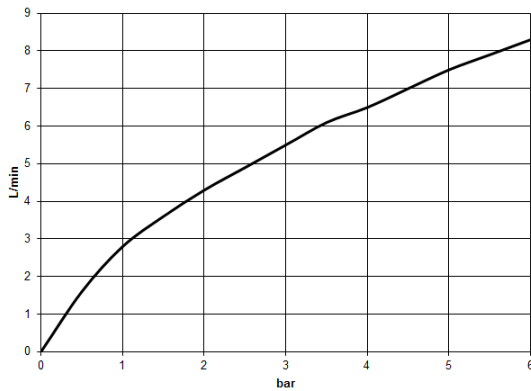

Rinsing spray set - Durabross (23kt Gold)

27 731 970 Product version from 2/1/2023

mm [inches]

Flow rate chart

Codes & Standards

DIN 4109

EN 1717

ISO 3822