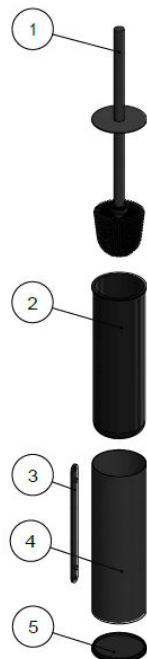

# MTO02N-R ROUND TOILET BRUSH

meir®

## FEATURES

- Refer to the Meir website for warranty terms & conditions, and available finishes
- Box Weight 1.1 kg
- Includes a leak proof inner.
- Brass handle with a black brush bristles.
- Free standing or wall mount option.

## EXPLODED VIEW

No.	Part Name	Qty
1	Toilet Brush	1
2	ABS Plastic Cup	1
3	SS Wall Mount	1
4	Stainless Steel Cup	1
5	ABS Plastic Bottom Cover	1