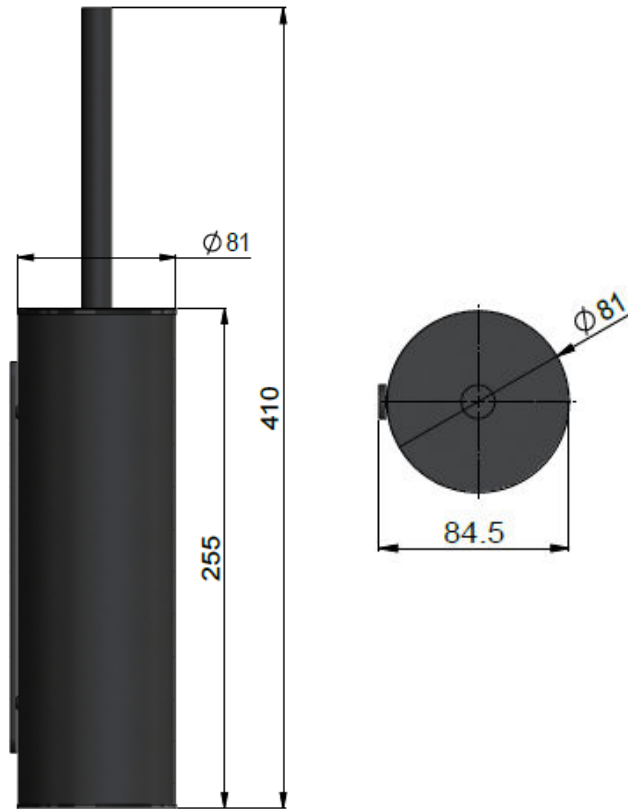

MTO02N-R ROUND TOILET BRUSH

meir®

FEATURES

- Refer to the Meir website for warranty terms & conditions, and available finishes
- Box Weight 1.1 kg
- Includes a leak proof inner.
- Brass handle with a black brush bristles.
- Free standing or wall mount option.

CARE

- Do not install tapware using any form of acetone silicones.
- Do not apply physical items (such as tools) directly to product.
- Never use house-hold or commercial detergents, citrus based cleaners, or abrasive cleaners.
- Clean using a mild washing soap solution rinsed, and dry with a soft cloth.
- Check for any product defects before installation.
- Refer to the installation manual for correct installation.

SPECIFICATIONS