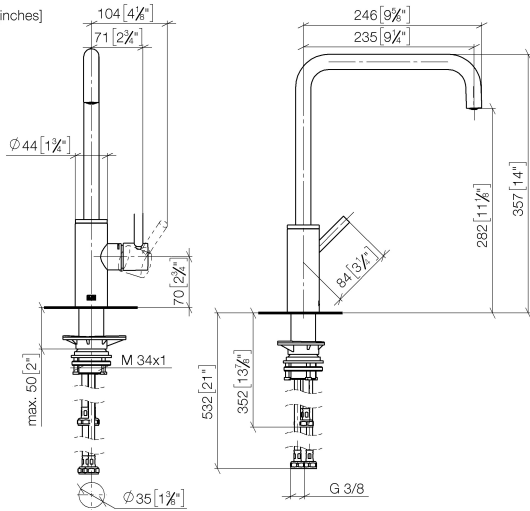

META SQUARE Single-lever mixer for rinsing/Profi spray - Brushed Champagne (22kt Gold)

META SQUARE

33 826 861

- 235mm projection
- pivotable spout 360°
- Optional swivel limiter available with swivel limiter set 12 820 970 90
- air-enriched flow
- max. flow 8 l/min at 3 bar flow pressure
- lead-free
- This product can help a building meet the requirements of Green Building Rating Systems, e.g. LEED®, BREEAM®, DGNB
- WRAS 240102021

META SQUARE

33 826 861

mm [inches]

Flow rate chart

Codes & Standards

DIN 4109

ISO 3822

Scottish Water
Byelaws

33 826 861

Product version from 2/1/2023

META SQUARE Single-lever mixer for rinsing/Profi spray - Brushed
Champagne (22kt Gold)

META SQUARE

33 826 861

Spare parts list

Product version from 2/1/2023

No.	Item Number	Name	Quantity used	Delivery time
	90 28 22 284 00-46	spout	9	30