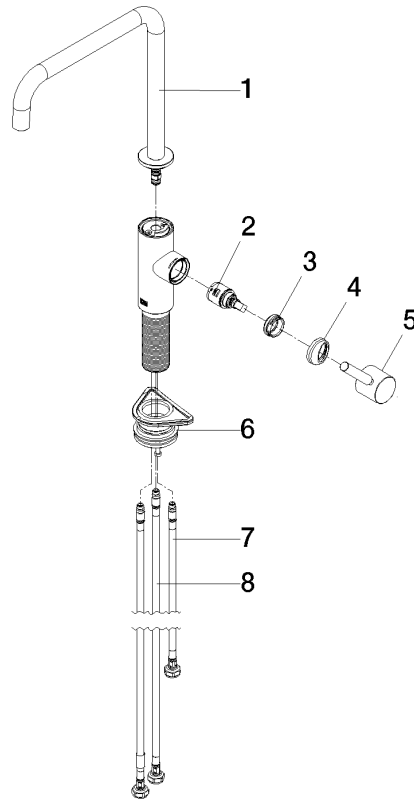

META SQUARE Single-lever mixer for rinsing/Profi spray - Brushed Champagne (22kt Gold)

META SQUARE

33 826 861

- 235mm projection
- pivotable spout 360°
- Optional swivel limiter available with swivel limiter set 12 820 970 90
- air-enriched flow
- max. flow 8 l/min at 3 bar flow pressure
- lead-free
- This product can help a building meet the requirements of Green Building Rating Systems, e.g. LEED®, BREEAM®, DGNB
- WRAS 240102021

META SQUARE

33 826 861

mm [inches]

Flow rate chart

Codes & Standards

DIN 4109

ISO 3822

Scottish Water
Byelaws

UK Water Supply
Regulations

Ü-Zeichen

**META SQUARE Single-lever mixer for rinsing/Profi spray - Brushed
Champagne (22kt Gold)**

META SQUARE

33 826 861

Certificates

WRAS_240102

LGA_38

33 826 861

Product version from 2/1/2023

META SQUARE Single-lever mixer for rinsing/Profi spray - Brushed
Champagne (22kt Gold)

META SQUARE

33 826 861

Spare parts list

Product version from 2/1/2023

No.	Item Number	Name	Quantity used	Delivery time
	90 28 22 284 00-46	spout	9	30