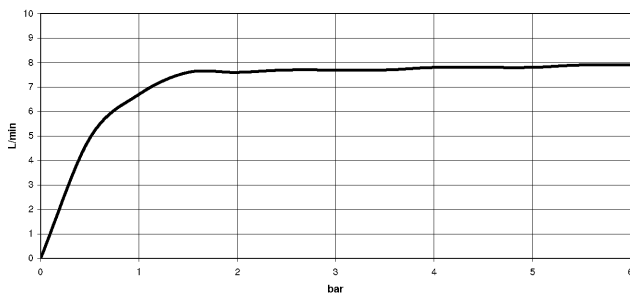

META SQUARE Single-lever mixer for rinsing/Profi spray - Brushed Champagne (22kt Gold)

META SQUARE

33 826 861

- 235mm projection
- pivotable spout 360°
- Optional swivel limiter available with swivel limiter set 12 820 970 90
- air-enriched flow
- max. flow 8 l/min at 3 bar flow pressure
- lead-free
- This product can help a building meet the requirements of Green Building Rating Systems, e.g. LEED®, BREEAM®, DGNB
- WRAS 240102021

META SQUARE

33 826 861

mm [inches]

Flow rate chart

Codes & Standards

DIN 4109

ISO 3822

Scottish Water
Byelaws