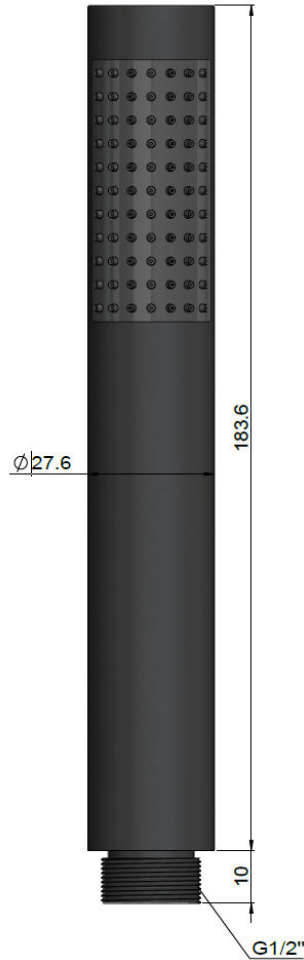

MP01-R

SINGLE FUNCTION HAND SHOWER

meir®

FEATURES

- Refer to the Meir website for warranty terms & conditions, and available finishes.
- Flow rate 9 L p/m at 3 bar pressure.
- Solid brass construction.
- Single function spray.

CARE

- Do not install tapware using any form of acetone silicones.
- Do not apply physical items (such as tools) directly to the product.
- Never use house-hold or commercial detergents, citrus based cleaners, or abrasive cleaners.
- Clean using a mild washing soap solution. Rinse and dry with a soft cloth.
- Check for any product defects before installation.
- Refer to the Installation Manual for correct installation.

SPECIFICATIONS