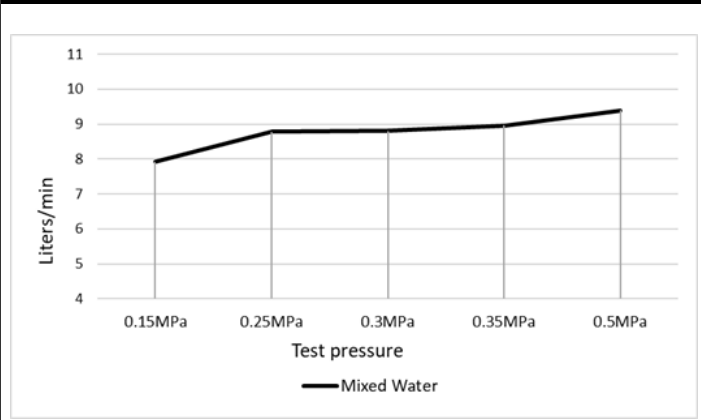

FLOW RATE GRAPH

CREDENTIALS

- Watermark AS/NZS3718WMK268624
- 3-star WELS rated
- 9 litres p/minute
- WELS registration No: S15463