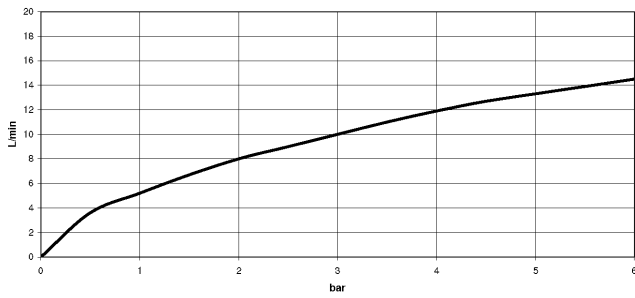

33 875 895

- 240mm projection
- pivotable spout 360°
- Optional swivel limiter available with swivel limiter set 12 821 970 90
- laminar and spray flow
- height of mixer 420 mm
- height up to laminar flow regulator 240 mm
- hole diameter 35 mm
- 1800 mm metal shower hose
- sprayface with anti-scaling system
- max. flow 10.4 l/min at 3 bar flow pressure
- lead-free
- This product can help a building meet the requirements of Green Building Rating Systems, e.g. LEED®, BREEAM®, DGNB

33 875 895

Flow rate chart

Codes & Standards

Executive Order
no. 1007

SYNC Single-lever mixer Pull-down with spray function - Dark Chrome

SYNC

33 875 895

Certificates