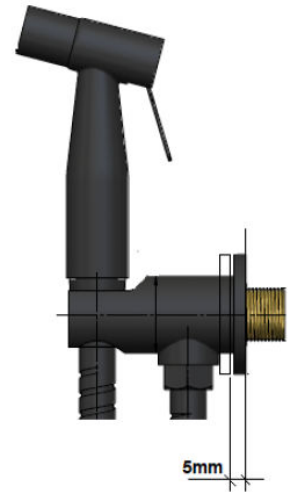

MHB01N HAND BIDET

meir®

FEATURES

- Refer to the Meir website for warranty terms & conditions.
- Flow rate at 3bar 7 L/min
- European ceramic cartridge
- Solid brass and SS construction
- Box Weight 1.5 kg
- Hose length of 1.2m

SPECIFICATIONS

TOLERANCES

Wall plate tolerance of 5mm

FLOW RATE GRAPH

CREDENTIALS

EXPLODED VIEW

No.	Part Name	QTY
1	Holder	1
2	Check Valve	1
3	Shower hose 1.2M	1
4	Connector	1
5	O-ring	1
6	O-ring	1
7	Ring	1
8	Cartridge	1
9	Push Buttons	1
10	Spray Shower Head	1
11	Plastic Sleeve	1