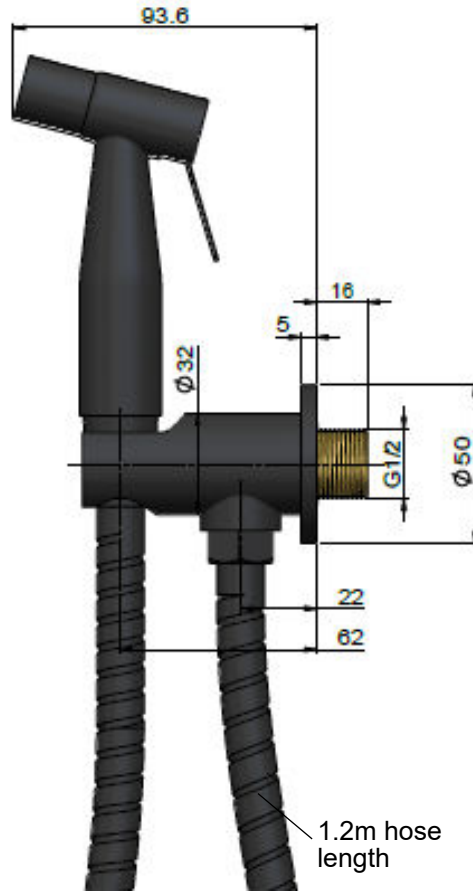

MHB01N HAND BIDET

meir®

FEATURES

- Refer to the Meir website for warranty terms & conditions.
- Flow rate at 3bar 7 L/min
- European ceramic cartridge
- Solid brass and SS construction
- Box Weight 1.5 kg
- Hose length of 1.2m

SPECIFICATIONS

TOLERANCES

Wall plate tolerance of 5mm

FLOW RATE GRAPH

CREDENTIALS

EXPLODED VIEW

No.	Part Name	QTY
1	Holder	1
2	Check Valve	1
3	Shower hose 1.2M	1
4	Connector	1
5	O-ring	1
6	O-ring	1
7	Ring	1
8	Cartridge	1
9	Push Buttons	1
10	Spray Shower Head	1
11	Plastic Sleeve	1