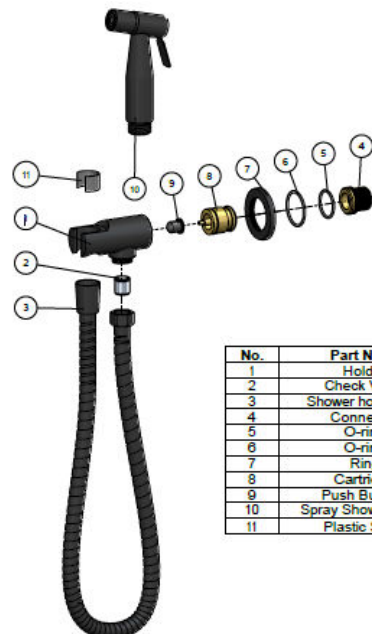

MHB01N HAND BIDET

meir®

FEATURES

- Refer to the Meir website for warranty terms & conditions.
- Flow rate at 3bar 7 L/min
- European ceramic cartridge
- Solid brass and SS construction
- Box Weight 1.5 kg
- Hose length of 1.2m

SPECIFICATIONS

TOLERANCES

Wall plate tolerance of 5mm

FLOW RATE GRAPH

CREDENTIALS

EXPLODED VIEW

No.	Part Name	QTY
1	Holder	1
2	Check Valve	1
3	Shower hose 1.2M	1
4	Connector	1
5	O-ring	1
6	O-ring	1
7	Ring	1
8	Cartridge	1
9	Push Buttons	1
10	Spray Shower Head	1
11	Plastic Sleeve	1