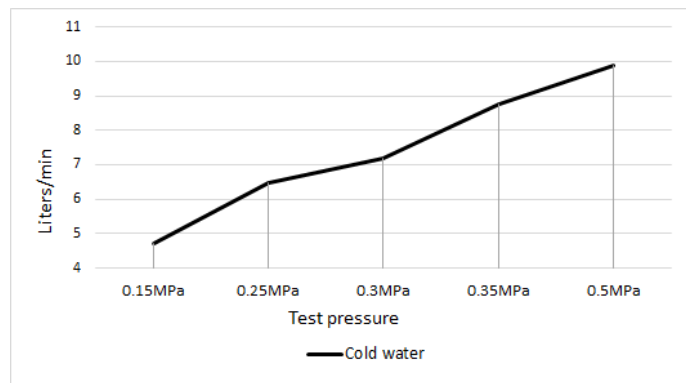

MHB01N HAND BIDET

meir®

FEATURES

- Refer to the Meir website for warranty terms & conditions.
- Flow rate at 3bar 7 L/min
- European ceramic cartridge
- Solid brass and SS construction
- Box Weight 1.5 kg
- Hose length of 1.2m

SPECIFICATIONS

TOLERANCES

Wall plate tolerance of 5mm

FLOW RATE GRAPH

CREDENTIALS

EXPLODED VIEW

No.	Part Name	QTY
1	Holder	1
2	Check Valve	1
3	Shower hose 1.2M	1
4	Connector	1
5	O-ring	1
6	O-ring	1
7	Ring	1
8	Cartridge	1
9	Push Buttons	1
10	Spray Shower Head	1
11	Plastic Sleeve	1