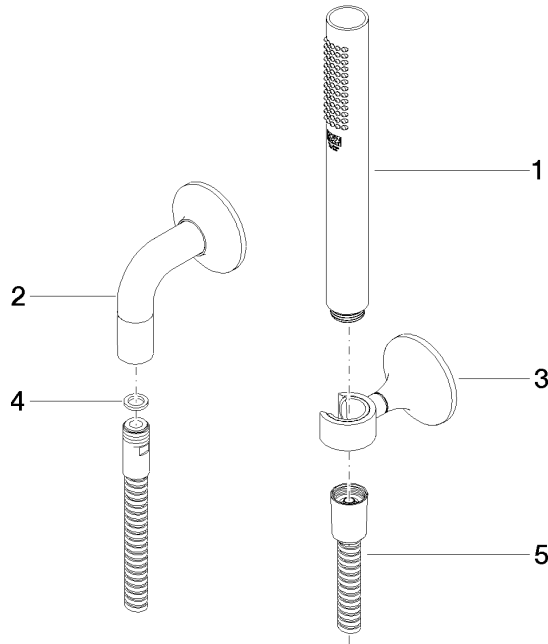

**VAIA Hand shower set with individual rosettes FlowReduce - Brushed
Champagne (22kt Gold)**

VAIA

27 808 809

- COMPACT RAIN, max. flow rate 6.8 l/min (at 3 bar)
- with anti-scale system
- 3/8" shower outlet
- rosette for wall elbow Ø 60mm
- rosette for shower holder Ø 60mm
- metal shower hose 1250mm with integrated anti-twist protection
- 1/2" wall elbow
- This product can help a building meet the requirements of Green Building Rating Systems, e.g. LEED®, BREEAM®, DGNB

Recommended miscellaneous

Concealed wall elbow - 35 085 970 90

- max. recess depth 163 mm
- min. recess depth 90 mm

VAIA Hand shower set with individual rosettes FlowReduce - Brushed Champagne (22kt Gold)

VAIA

27 808 809
mm [inches]

Flow rate chart

Codes & Standards

DIN 4109

ISO 3822

Ü-Zeichen

VAIA Hand shower set with individual rosettes FlowReduce - Brushed
Champagne (22kt Gold)

VAIA

27 808 809

Certificates

LGA_29

VAIA Hand shower set with individual rosettes FlowReduce - Brushed
Champagne (22kt Gold)

VAIA

27 808 809

Spare parts list