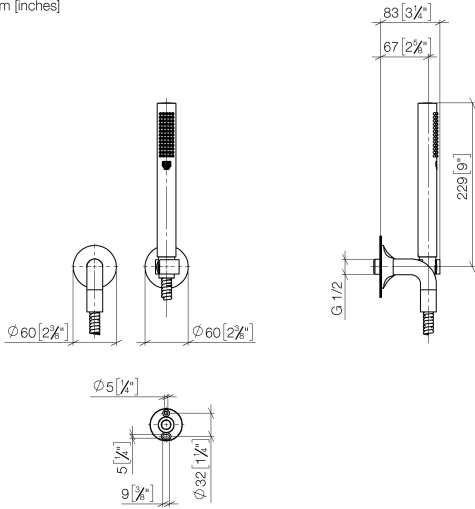

**VAIA Hand shower set with individual rosettes FlowReduce - Brushed
Champagne (22kt Gold)**

VAIA

27 808 809

- COMPACT RAIN, max. flow rate 6.8 l/min (at 3 bar)
- with anti-scale system
- 3/8" shower outlet
- rosette for wall elbow Ø 60mm
- rosette for shower holder Ø 60mm
- metal shower hose 1250mm with integrated anti-twist protection
- 1/2" wall elbow
- This product can help a building meet the requirements of Green Building Rating Systems, e.g. LEED®, BREEAM®, DGNB

Recommended miscellaneous

Concealed wall elbow - 35 085 970 90

- max. recess depth 163 mm
- min. recess depth 90 mm

VAIA Hand shower set with individual rosettes FlowReduce - Brushed Champagne (22kt Gold)

VAIA

27 808 809
mm [inches]

Flow rate chart

Codes & Standards

DIN 4109

ISO 3822

Ü-Zeichen

VAIA Hand shower set with individual rosettes FlowReduce - Brushed
Champagne (22kt Gold)

No.	Item Number	Name	Quantity used	Delivery time
	90 12 11 140 30-46	shower	5	30