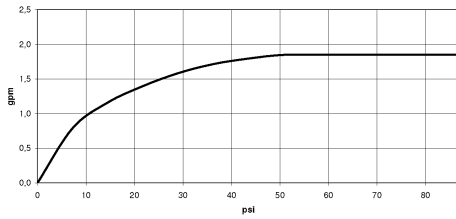

**VAIA Hand shower set with individual rosettes FlowReduce - Brushed
Champagne (22kt Gold)**

VAIA

27 808 809

- COMPACT RAIN, max. flow rate 6.8 l/min (at 3 bar)
- with anti-scale system
- 3/8" shower outlet
- rosette for wall elbow Ø 60mm
- rosette for shower holder Ø 60mm
- metal shower hose 1250mm with integrated anti-twist protection
- 1/2" wall elbow
- This product can help a building meet the requirements of Green Building Rating Systems, e.g. LEED®, BREEAM®, DGNB

Recommended miscellaneous

Concealed wall elbow - 35 085 970 90

- max. recess depth 163 mm
- min. recess depth 90 mm

VAIA Hand shower set with individual rosettes FlowReduce - Brushed Champagne (22kt Gold)

VAIA

27 808 809
mm [inches]

Flow rate chart

Codes & Standards

DIN 4109

ISO 3822

Ü-Zeichen

VAIA Hand shower set with individual rosettes FlowReduce - Brushed
Champagne (22kt Gold)