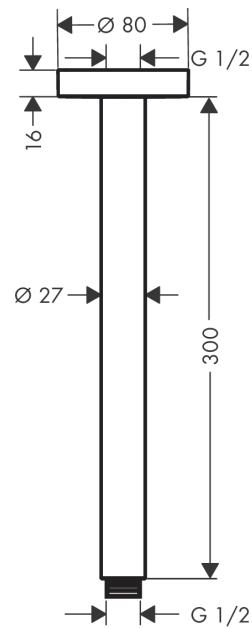

Ceiling connector S 30 cm

Finish: **Chrome** Article Number: **27389000**

Description

product features

- length: 300 mm
- shaft \varnothing : 27 mm
- installation type: exposed installation
- material: brass
- connection type: G 1/2

Design awards

Product image

Scale drawing

Ceiling connector S 30 cm
 Finish: **Chrome** Article Number: **27389000**

Exploded Drawing

Year of production: >12/20

Ceiling connector S 30 cm

Finish: **Chrome** Article Number: **27389000**

Spare part list

Year of production: >12/20

Pos.	Description	Article Number	PC	PU
1	connecting thread	95188000	8	1
2	mounting kit	95208000	11	1
3	O-ring 34x2	98383000	2	1
4	escutcheon Ø 80 mm	92122000	8	1
5	O-ring 16x2	98133000	1	1