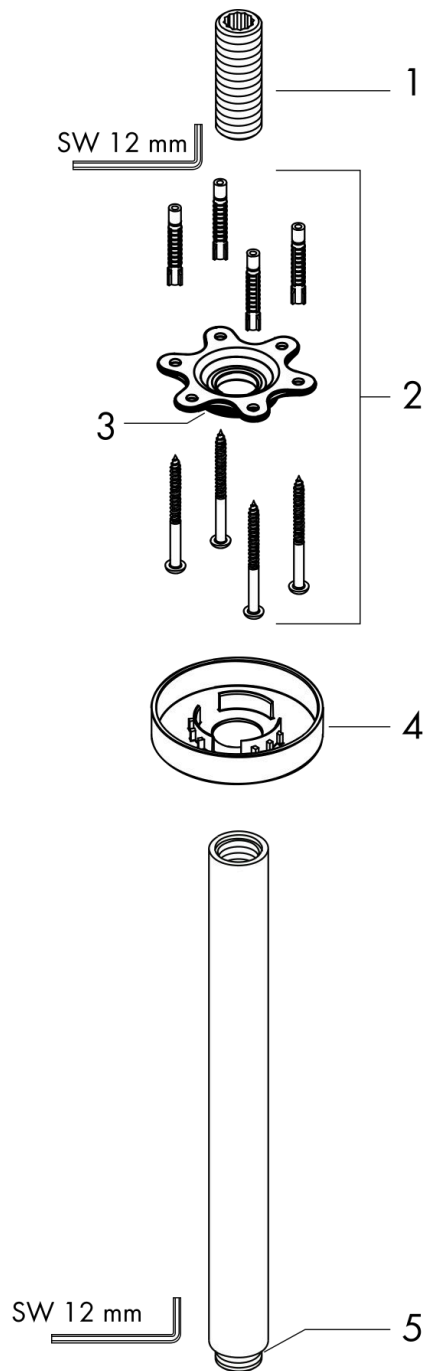

Ceiling connector S 30 cm

Finish: **Chrome** Article Number: **27389000**

Description

product features

- length: 300 mm
- shaft \varnothing : 27 mm
- installation type: exposed installation
- material: brass
- connection type: G 1/2

Design awards

Product image

Scale drawing

Ceiling connector S 30 cm
 Finish: **Chrome** Article Number: **27389000**

Exploded Drawing

Year of production: >12/20

Ceiling connector S 30 cm

Finish: **Chrome** Article Number: **27389000**

Spare part list

Year of production: >12/20

Pos.	Description	Article Number	PC	PU
1	connecting thread	95188000	8	1
2	mounting kit	95208000	11	1
3	O-ring 34x2	98383000	2	1
4	escutcheon Ø 80 mm	92122000	8	1
5	O-ring 16x2	98133000	1	1