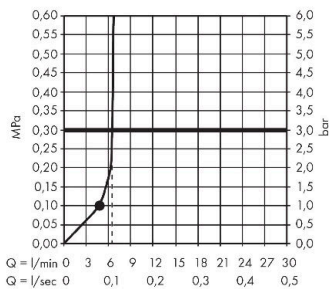

Crometta S
Overhead shower 240 1jet EcoSmart
 Finish: **Chrome** Article Number: **26724000**

Description

product features

- shower head size: 240 mm
- spray type: Rain
- function from: 4,8 l/min
- maximum flow rate at 3 bar: 6,5 l/min
- minimum flow pressure: 1 bar
- ball-joint: overhead shower angle adjustable
- material spray disc: plastic
- installation: ceiling or wall
- connection thread: G 1/2
- connection dimension: DN15
- suitable for continuous flow water heaters
- EU taxonomy: max. 8 l/min - Do No Significant Harm (DNSH)

Technology

Certificates / Sustainability

Product image

Scale drawing

Flowchart

The consumption was measured in combination with the appropriate fittings (thermostat/mixer/in-wall valve) to reflect actual application in practice.