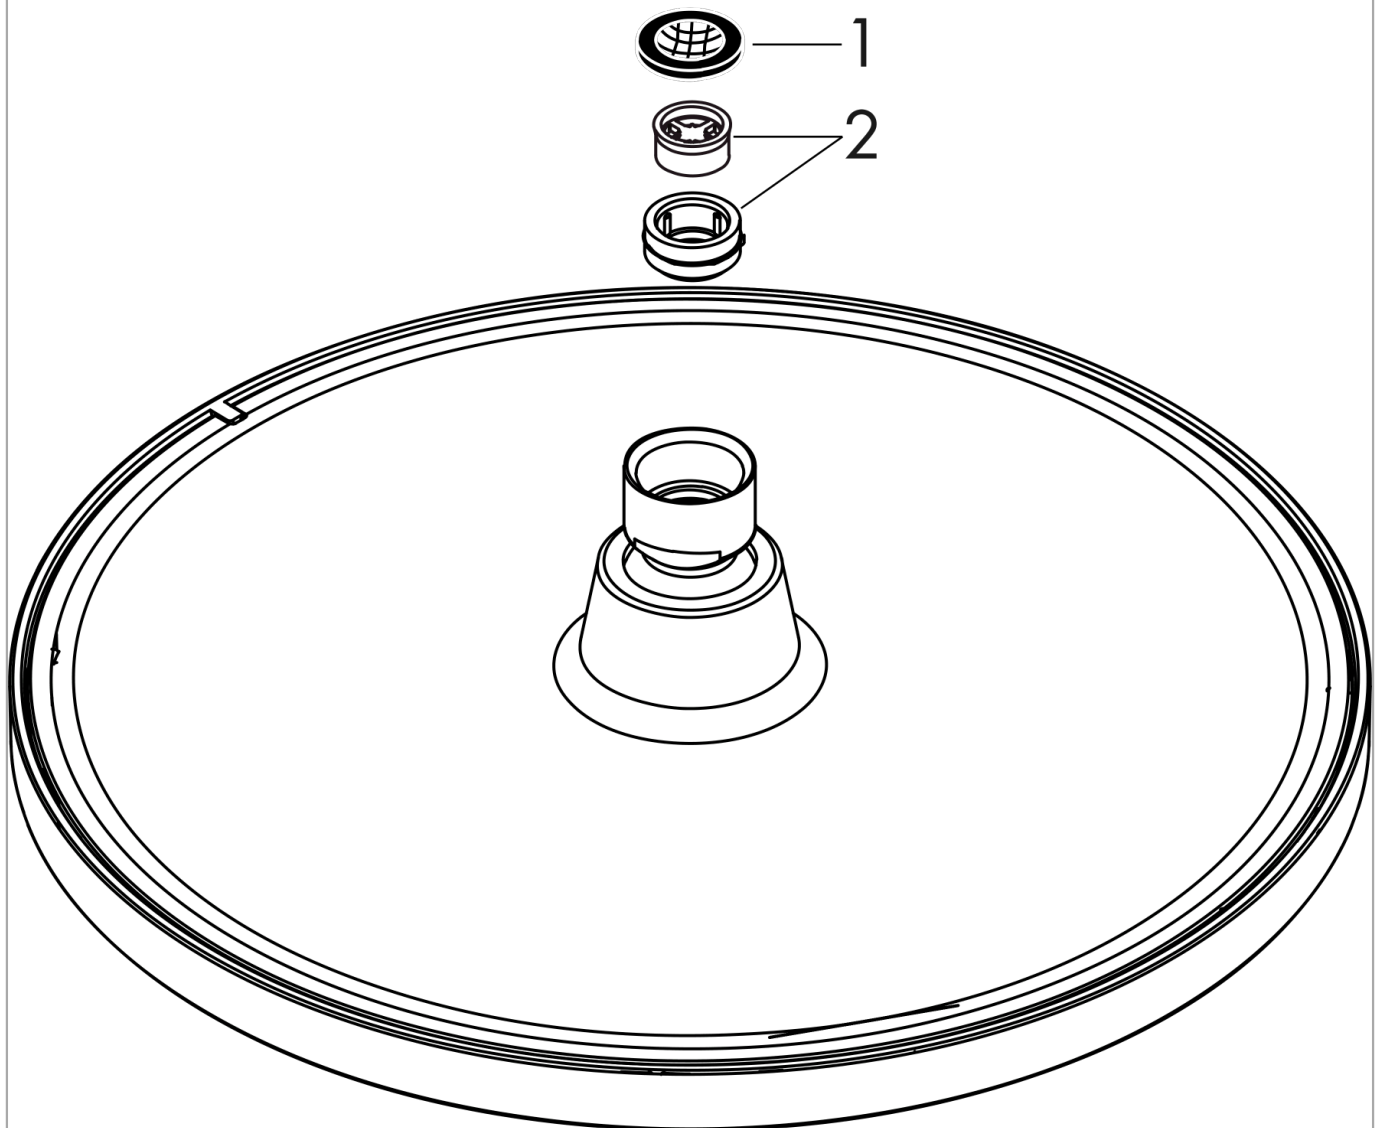

Crometta S
Overhead shower 240 1jet EcoSmart
 Finish: **Chrome** Article Number: **26724000**

Description

product features

- shower head size: 240 mm
- spray type: Rain
- function from: 4,8 l/min
- maximum flow rate at 3 bar: 6,5 l/min
- minimum flow pressure: 1 bar
- ball-joint: overhead shower angle adjustable
- material spray disc: plastic
- installation: ceiling or wall
- connection thread: G 1/2
- connection dimension: DN15
- suitable for continuous flow water heaters
- EU taxonomy: max. 8 l/min - Do No Significant Harm (DNSH)

Technology

Certificates / Sustainability

Product image

Scale drawing

Flowchart

The consumption was measured in combination with the appropriate fittings (thermostat/mixer/in-wall valve) to reflect actual application in practice.

Crometta S
Overhead shower 240 1jet EcoSmart
 Finish: **Chrome** Article Number: **26724000**

Exploded Drawing

Year of production: >06/15

Crometta S
Overhead shower 240 1jet EcoSmart
 Finish: **Chrome** Article Number: **26724000**