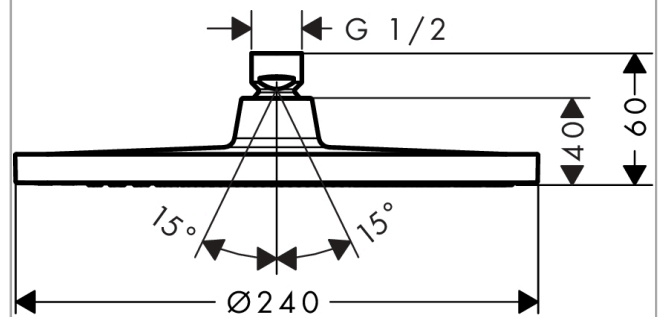

Crometta S
Overhead shower 240 1jet EcoSmart
 Finish: **Chrome** Article Number: **26724000**

Description

product features

- shower head size: 240 mm
- spray type: Rain
- function from: 4,8 l/min
- maximum flow rate at 3 bar: 6,5 l/min
- minimum flow pressure: 1 bar
- ball-joint: overhead shower angle adjustable
- material spray disc: plastic
- installation: ceiling or wall
- connection thread: G 1/2
- connection dimension: DN15
- suitable for continuous flow water heaters
- EU taxonomy: max. 8 l/min - Do No Significant Harm (DNSH)

Technology

Certificates / Sustainability

Product image

Scale drawing

Flowchart

The consumption was measured in combination with the appropriate fittings (thermostat/mixer/in-wall valve) to reflect actual application in practice.

Crometta S
Overhead shower 240 1jet EcoSmart
 Finish: **Chrome** Article Number: **26724000**

Exploded Drawing

Year of production: >06/15

Crometta S
Overhead shower 240 1jet EcoSmart
 Finish: **Chrome** Article Number: **26724000**