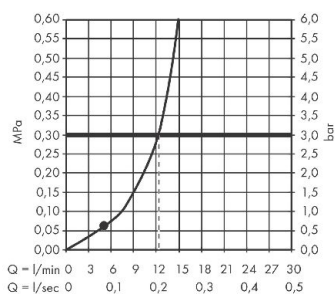

Vernis Blend

Overhead shower 200 1jet

Finish: **Matt Black** Article Number: **26271670**

Description

product features

- shower head size: 205 mm
- spray type: Rain
- function from: 5,2 l/min
- maximum flow rate at 3 bar: 12,4 l/min
- minimum flow pressure: 0,6 bar
- ball-joint: overhead shower angle adjustable
- material spray disc: plastic
- overhead shower removable for cleaning
- installation: ceiling or wall
- connection thread: G 1/2
- connection dimension: DN15
- suitable for continuous flow water heaters

Technology

Product image

Scale drawing

Flowchart

The consumption was measured in combination with the appropriate fittings (thermostat/mixer/ in-wall valve) to reflect actual application in practice.