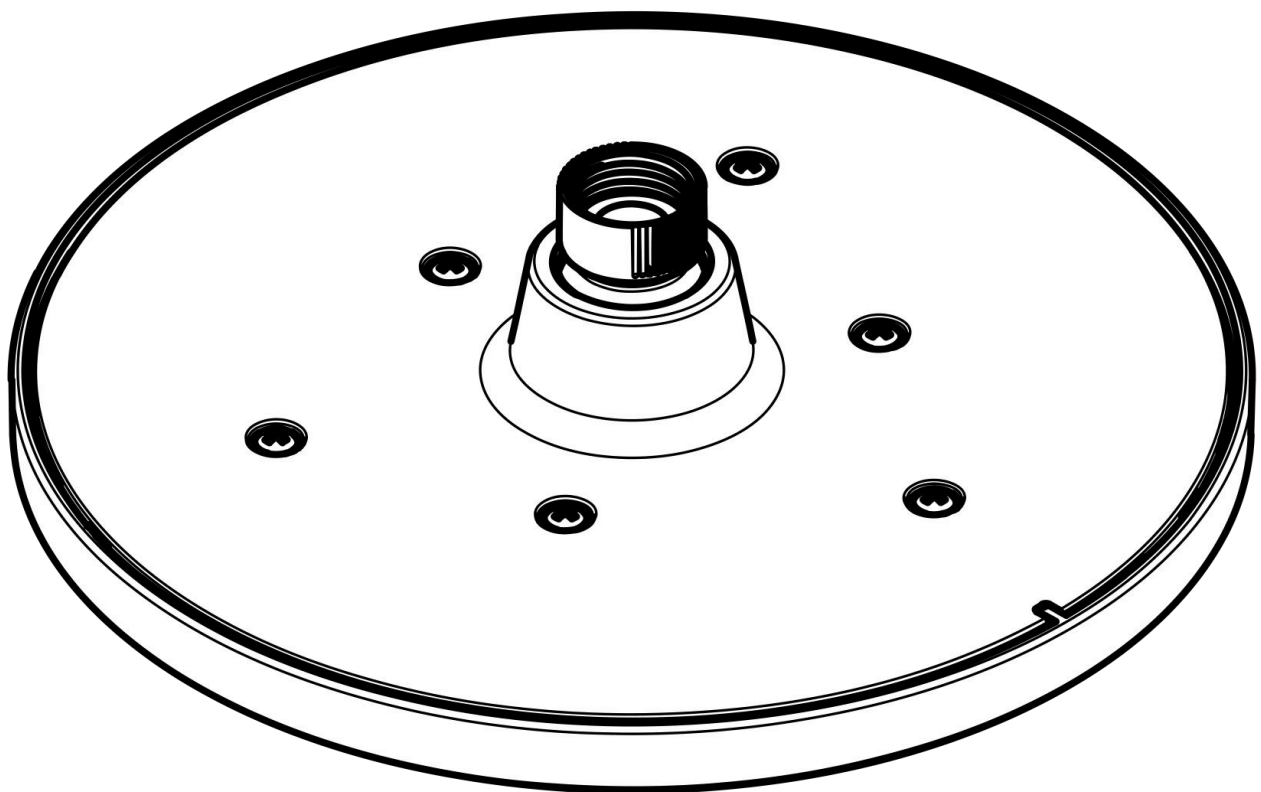

Vernis Blend
Overhead shower 200 1jet
Finish: **Chrome** Article Number: **26271000**

Exploded Drawing

Year of production: >04/21