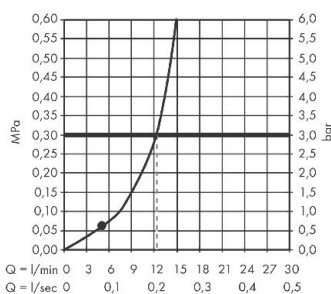

Flowchart

The consumption was measured in combination with the appropriate fittings (thermostat/mixer/ in-wall valve) to reflect actual application in practice.