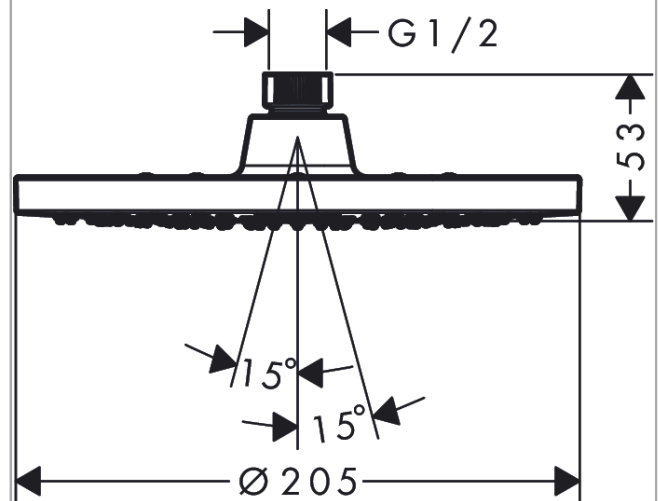

### product features

- shower head size: 205 mm
- spray type: Rain
- function from: 5,2 l/min
- maximum flow rate at 3 bar: 12,4 l/min
- minimum flow pressure: 0,6 bar
- ball-joint: overhead shower angle adjustable
- material spray disc: plastic
- overhead shower removable for cleaning
- installation: ceiling or wall
- connection thread: G 1/2
- connection dimension: DN15
- suitable for continuous flow water heaters

## Scale drawing