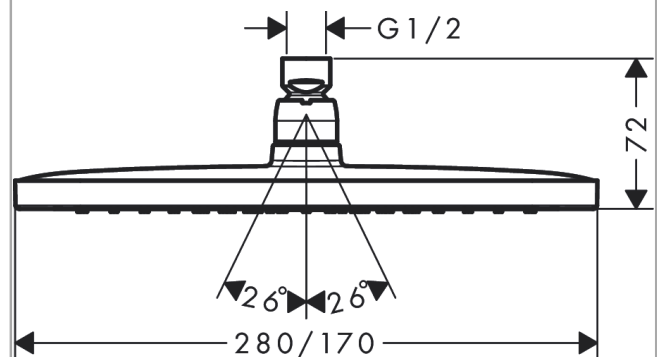

Croma E

Overhead shower 280 1jet

Finish: **Chrome** Article Number: **26257000**

Description

product features

- shower head size: 280 x 170 mm
- spray type: RainAir
- function from: 9,8 l/min
- maximum flow rate at 3 bar: 18,3 l/min
- minimum flow pressure: 1,1 bar
- ball-joint: overhead shower angle adjustable
- material spray disc: metal
- spray disc removable for cleaning
- installation: ceiling or wall
- connection thread: G 1/2
- connection dimension: DN15
- suitable for continuous flow water heaters

Technology

Certificates / Sustainability

Product image

Scale drawing

Flowchart

The consumption was measured in combination with the appropriate fittings (thermostat/mixer/in-wall valve) to reflect actual application in practice.

Croma E
Overhead shower 280 1jet
 Finish: **Chrome** Article Number: **26257000**

Exploded Drawing

Year of production: >04/19

Croma E
Overhead shower 280 1jet
 Finish: **Chrome** Article Number: **26257000**