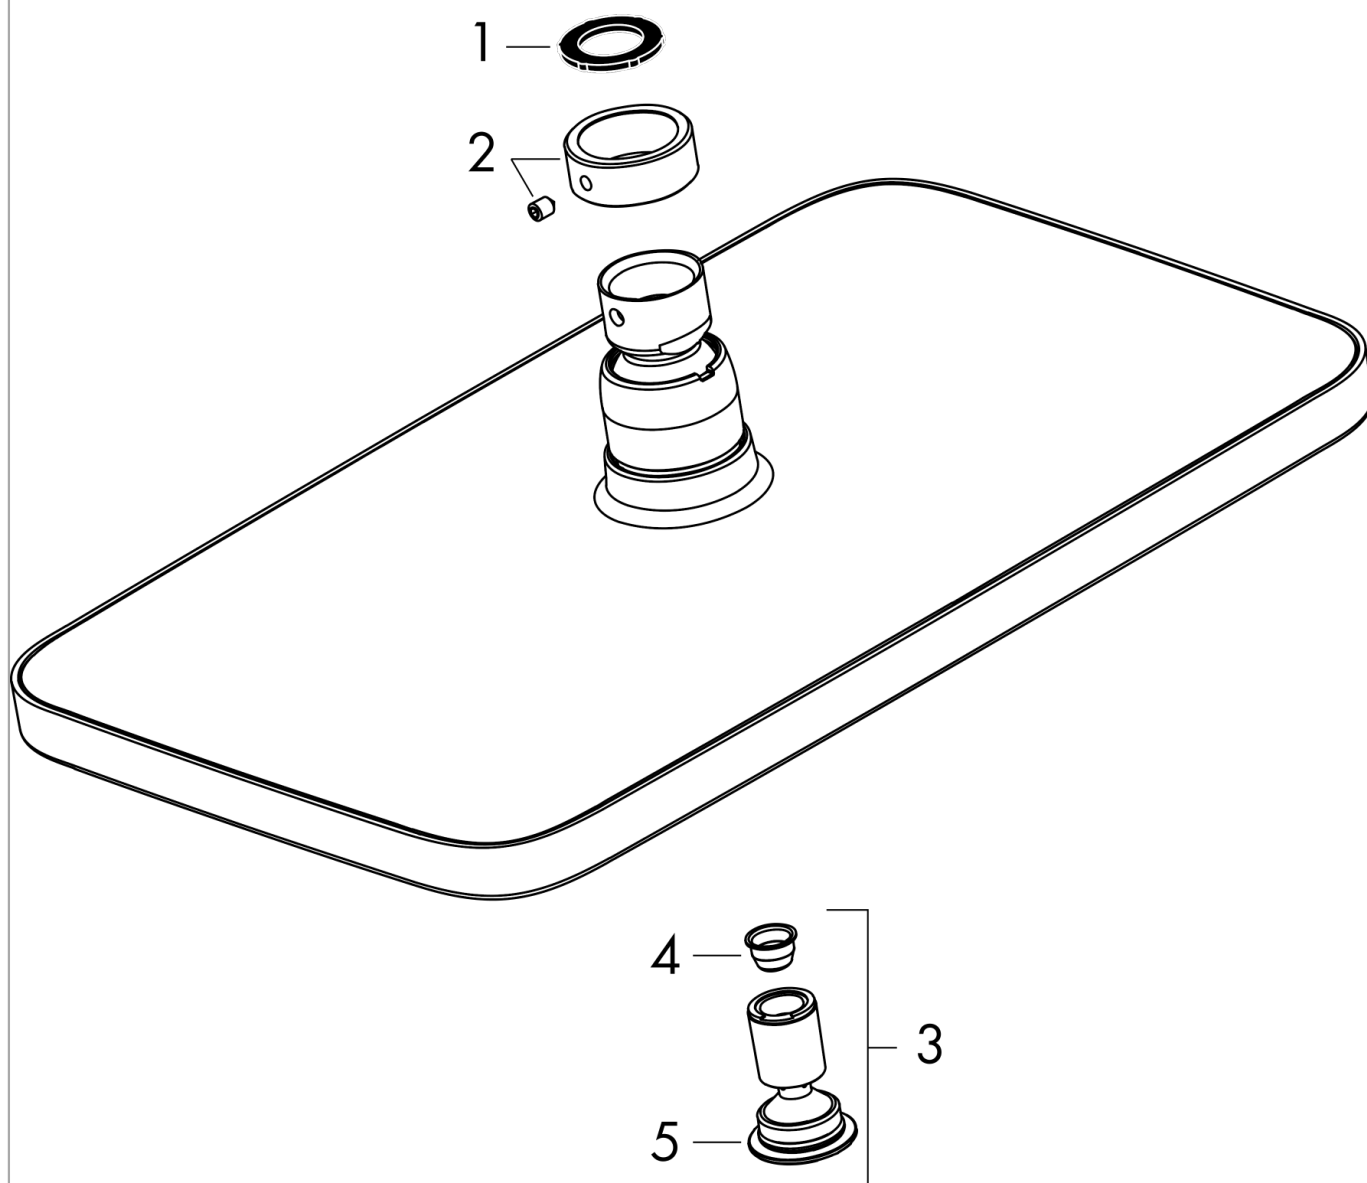

Croma E

Overhead shower 280 1jet

Finish: **Chrome** Article Number: **26257000**

Description

product features

- shower head size: 280 x 170 mm
- spray type: RainAir
- function from: 9,8 l/min
- maximum flow rate at 3 bar: 18,3 l/min
- minimum flow pressure: 1,1 bar
- ball-joint: overhead shower angle adjustable
- material spray disc: metal
- spray disc removable for cleaning
- installation: ceiling or wall
- connection thread: G 1/2
- connection dimension: DN15
- suitable for continuous flow water heaters

Technology

Certificates / Sustainability

Product image

Scale drawing

Flowchart

The consumption was measured in combination with the appropriate fittings (thermostat/mixer/in-wall valve) to reflect actual application in practice.

Croma E
Overhead shower 280 1jet
 Finish: **Chrome** Article Number: **26257000**

Exploded Drawing

Year of production: >04/19

Croma E
Overhead shower 280 1jet
 Finish: **Chrome** Article Number: **26257000**