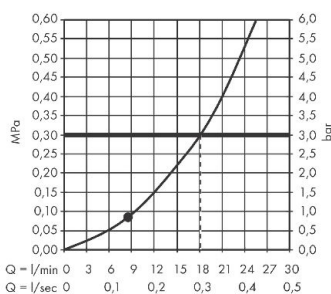

Croma E

Overhead shower 280 1jet

Finish: **Chrome** Article Number: **26257000**

Description

product features

- shower head size: 280 x 170 mm
- spray type: RainAir
- function from: 9,8 l/min
- maximum flow rate at 3 bar: 18,3 l/min
- minimum flow pressure: 1,1 bar
- ball-joint: overhead shower angle adjustable
- material spray disc: metal
- spray disc removable for cleaning
- installation: ceiling or wall
- connection thread: G 1/2
- connection dimension: DN15
- suitable for continuous flow water heaters

Technology

Certificates / Sustainability

Product image

Scale drawing

Flowchart

The consumption was measured in combination with the appropriate fittings (thermostat/mixer/in-wall valve) to reflect actual application in practice.