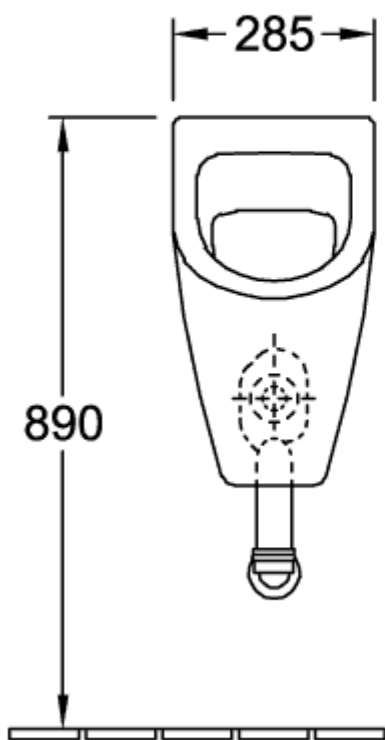

SUBWAY SIPHONIC URINAL OVAL

PRODUCT INFORMATION

Article title	Villeroy & Boch Subway Siphonic urinal, without cover, concealed water inlet, 285 x 315 mm, White Alpin
Article number	75130001
Assembly / Assembly type	wall-mounted
Scope of delivery	1 x siphonic urinal , 1 x fastening set
Depth in mm	315
Width in mm	285
Height in mm	535
Collection	Subway
Suitable for	Installation without lid
Flush volume l	1,0 / l
Material	Sanitary ceramics
surface	glossy
Colour name	White Alpin
Shape	Oval
Colour designation	White Alpin
Easy surface cleaning (CeramicPlus)	No
Rimless (mit DirectFlush)	No
Flush type	Siphonic urinal
Outlet / outlet	Outlet may be concealed depending on the type of extractor section

TECHNICAL DRAWINGS

75130001

75130001