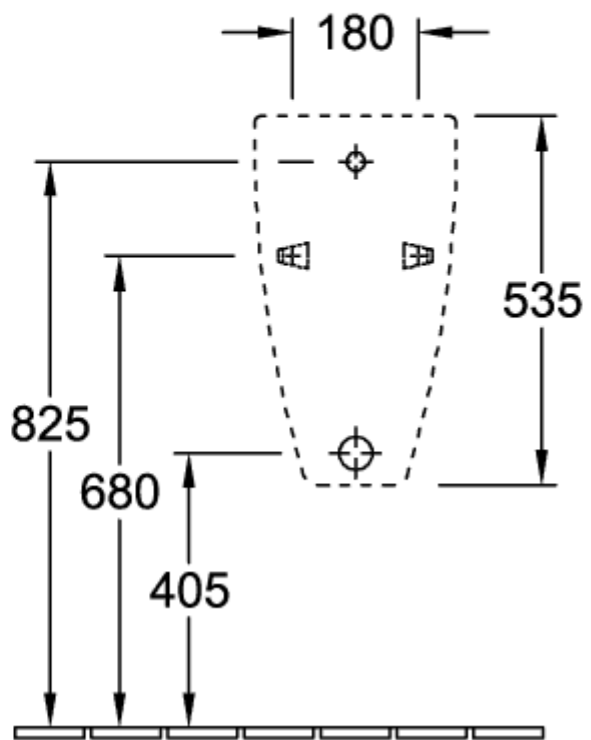

SUBWAY SIPHONIC URINAL OVAL

PRODUCT INFORMATION

Article title	Villeroy & Boch Subway Siphonic urinal, without cover, concealed water inlet, 285 x 315 mm, White Alpin
Article number	75130001
Assembly / Assembly type	wall-mounted
Scope of delivery	1 x siphonic urinal , 1 x fastening set
Depth in mm	315
Width in mm	285
Height in mm	535
Collection	Subway
Suitable for	Installation without lid
Flush volume l	1,0 / l
Material	Sanitary ceramics
surface	glossy
Colour name	White Alpin
Shape	Oval
Colour designation	White Alpin
Easy surface cleaning (CeramicPlus)	No
Rimless (mit DirectFlush)	No
Flush type	Siphonic urinal
Outlet / outlet	Outlet may be concealed depending on the type of extractor section

TECHNICAL DRAWINGS

75130001

75130001