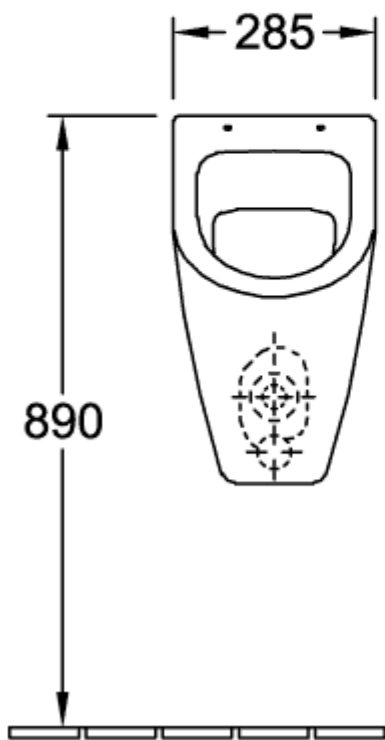

SUBWAY SIPHONIC URINAL OVAL

PRODUCT INFORMATION

Article title	Villeroy & Boch Subway Siphonic urinal, without cover, concealed water inlet, 285 x 315 mm, White Alpin
Article number	75130001
Assembly / Assembly type	wall-mounted
Scope of delivery	1 x siphonic urinal , 1 x fastening set
Depth in mm	315
Width in mm	285
Height in mm	535
Collection	Subway
Suitable for	Installation without lid
Flush volume l	1,0 / l
Material	Sanitary ceramics
surface	glossy
Colour name	White Alpin
Shape	Oval
Colour designation	White Alpin
Easy surface cleaning (CeramicPlus)	No
Rimless (mit DirectFlush)	No
Flush type	Siphonic urinal
Outlet / outlet	Outlet may be concealed depending on the type of extractor section

TECHNICAL DRAWINGS

75130001

75130001