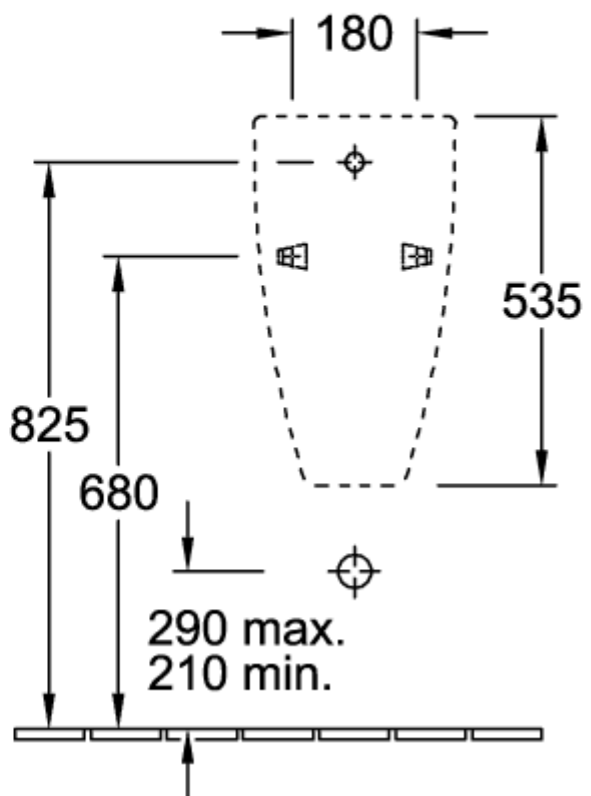

SUBWAY SIPHONIC URINAL OVAL

PRODUCT INFORMATION

Article title	Villeroy & Boch Subway Siphonic urinal, without cover, concealed water inlet, 285 x 315 mm, White Alpin
Article number	75130001
Assembly / Assembly type	wall-mounted
Scope of delivery	1 x siphonic urinal , 1 x fastening set
Depth in mm	315
Width in mm	285
Height in mm	535
Collection	Subway
Suitable for	Installation without lid
Flush volume l	1,0 / l
Material	Sanitary ceramics
surface	glossy
Colour name	White Alpin
Shape	Oval
Colour designation	White Alpin
Easy surface cleaning (CeramicPlus)	No
Rimless (mit DirectFlush)	No
Flush type	Siphonic urinal
Outlet / outlet	Outlet may be concealed depending on the type of extractor section

TECHNICAL DRAWINGS

75130001

75130001