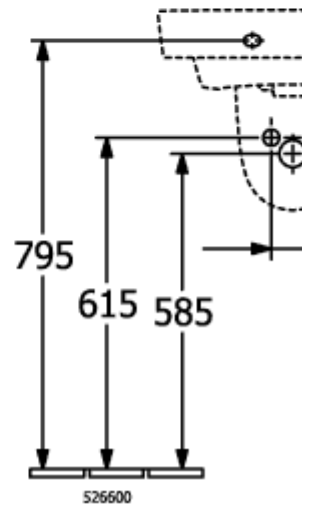

### PRODUCT INFORMATION

Article title	Villeroy & Boch O.novo Handwashbasin, 500 x 370 x 160 mm, White Alpin, with overflow
Article number	43445001
Assembly / Assembly type	wall-mounted
Scope of delivery	1 x washbasin
Depth in mm	370
Width in mm	500
Height in mm	160
Interior depth	110
Collection	O.novo
Suitable for	3-hole mixer
Material	Sanitary ceramics
surface	glossy
Colour name	White Alpin
With overflow	Yes
Shape	Angular
Colour designation	White Alpin
Antibacterial surface (with AntiBac)	No
Easy surface cleaning (CeramicPlus)	No
Number of tap holes punched through	1
Number of tap holes pre-drilled	2
Number of bowls	1

TECHNICAL DRAWINGS

43445001