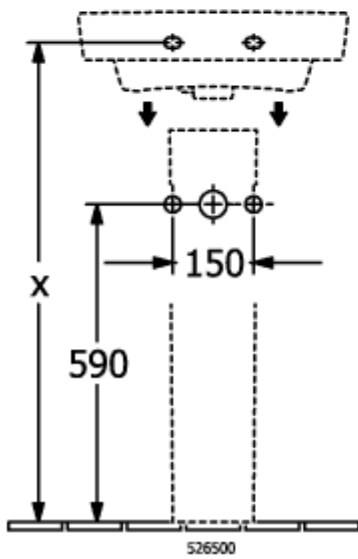

### PRODUCT INFORMATION

Article title	Villeroy & Boch O.novo Handwashbasin, 500 x 370 x 160 mm, White Alpin, with overflow
Article number	43445001
Assembly / Assembly type	wall-mounted
Scope of delivery	1 x washbasin
Depth in mm	370
Width in mm	500
Height in mm	160
Interior depth	110
Collection	O.novo
Suitable for	3-hole mixer
Material	Sanitary ceramics
surface	glossy
Colour name	White Alpin
With overflow	Yes
Shape	Angular
Colour designation	White Alpin
Antibacterial surface (with AntiBac)	No
Easy surface cleaning (CeramicPlus)	No
Number of tap holes punched through	1
Number of tap holes pre-drilled	2
Number of bowls	1

TECHNICAL DRAWINGS

43445001