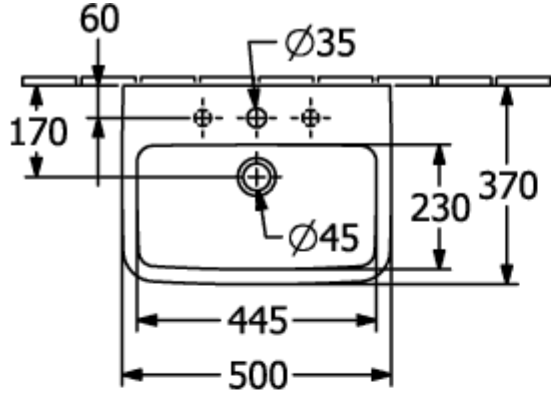

### PRODUCT INFORMATION

Article title	Villeroy & Boch O.novo Handwashbasin, 500 x 370 x 160 mm, White Alpin, with overflow
Article number	43445001
Assembly / Assembly type	wall-mounted
Scope of delivery	1 x washbasin
Depth in mm	370
Width in mm	500
Height in mm	160
Interior depth	110
Collection	O.novo
Suitable for	3-hole mixer
Material	Sanitary ceramics
surface	glossy
Colour name	White Alpin
With overflow	Yes
Shape	Angular
Colour designation	White Alpin
Antibacterial surface (with AntiBac)	No
Easy surface cleaning (CeramicPlus)	No
Number of tap holes punched through	1
Number of tap holes pre-drilled	2
Number of bowls	1

TECHNICAL DRAWINGS

43445001