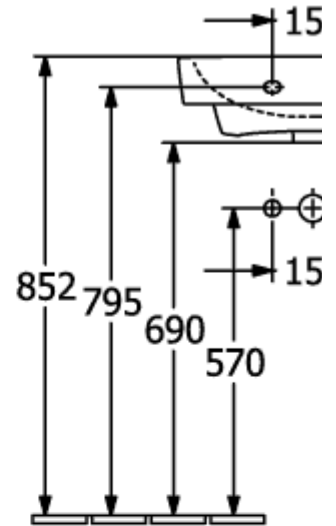

### PRODUCT INFORMATION

Article title	Villeroy & Boch O.novo Handwashbasin, 500 x 370 x 160 mm, White Alpin, with overflow
Article number	43445001
Assembly / Assembly type	wall-mounted
Scope of delivery	1 x washbasin
Depth in mm	370
Width in mm	500
Height in mm	160
Interior depth	110
Collection	O.novo
Suitable for	3-hole mixer
Material	Sanitary ceramics
surface	glossy
Colour name	White Alpin
With overflow	Yes
Shape	Angular
Colour designation	White Alpin
Antibacterial surface (with AntiBac)	No
Easy surface cleaning (CeramicPlus)	No
Number of tap holes punched through	1
Number of tap holes pre-drilled	2
Number of bowls	1

TECHNICAL DRAWINGS

43445001