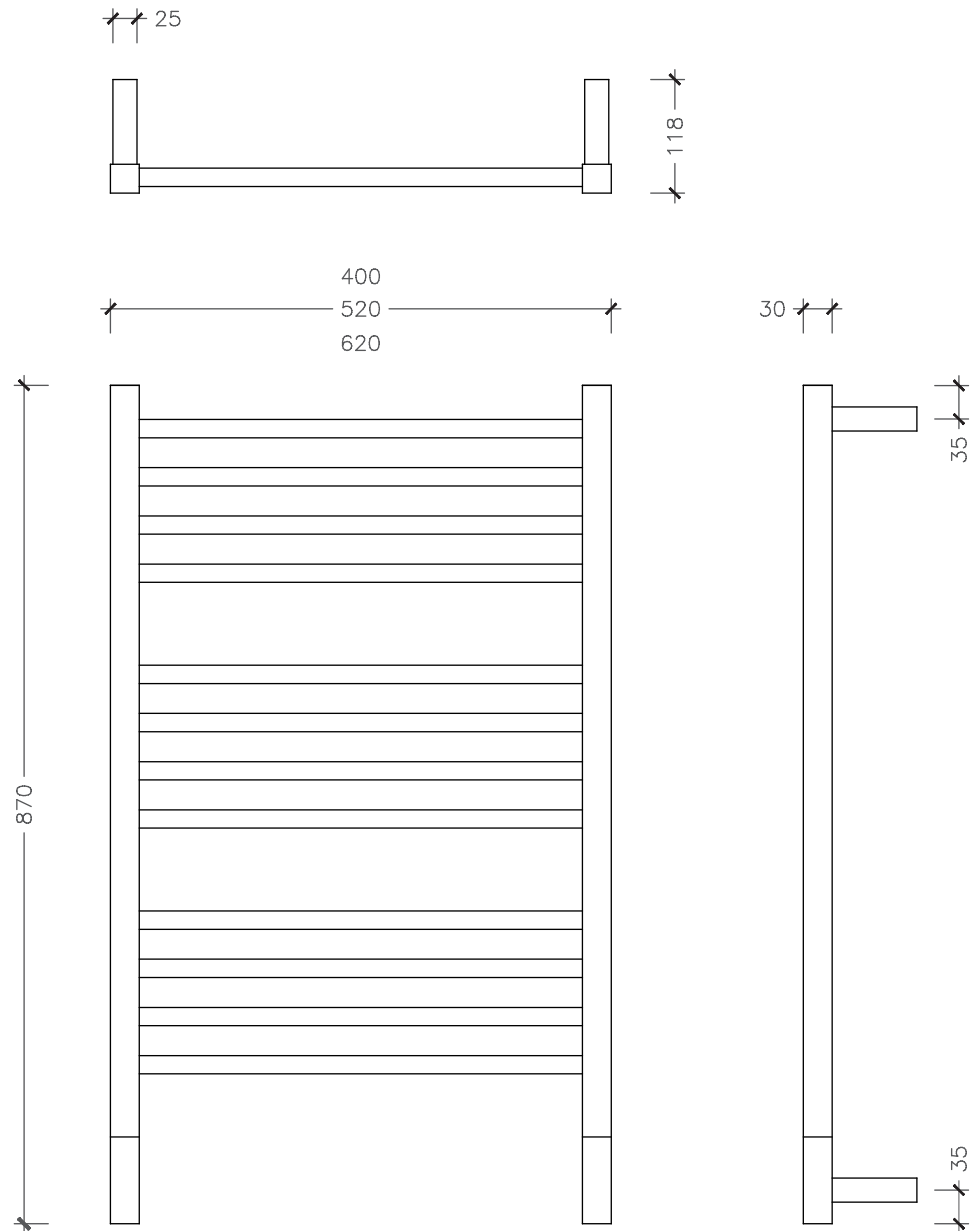

Electric

Easy to Install

Zone 1 Safe

Fluid Filled

Energy Efficient

100% Stainless Steel

International Quality

The Electrical Outlet (EO) is through either the bottom left or right hand bracket, 35mm up from the bottom of the rail. The EO is to be specified at time of confirming the order.

**SIZE OPTIONS
HEIGHT x WIDTH**

**ELECTRIC
POLISHED**

**ELECTRIC
COATED**

870 x 400mm

100 watts

135 watts

870 x 520mm

150 watts

150 watts

870 x 620mm

150 watts

175 watts