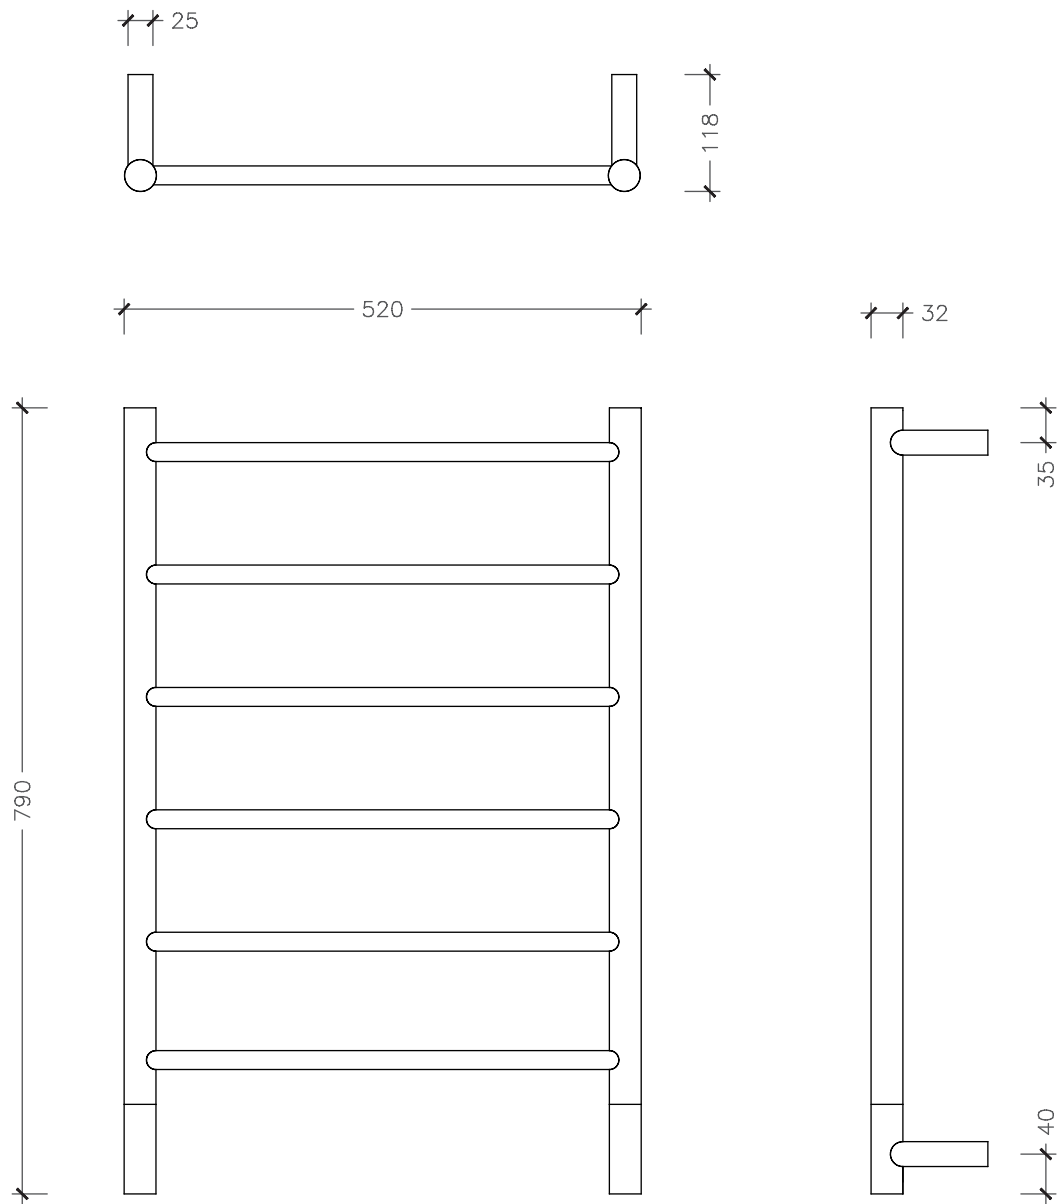

Electric

Easy to Install

Zone 1 Safe

Fluid Filled

Energy Efficient

100% Stainless Steel

International Quality

*The Electrical Outlet (EO) is through either the bottom left or right hand bracket, 40mm up from the bottom of the rail. The EO is to be specified at time of confirming the order.*

**SIZE OPTIONS**  
**HEIGHT x WIDTH**

790 x 520mm

**ELECTRIC**  
**POLISHED**

80 watts

**ELECTRIC**  
**COATED**

100 watts