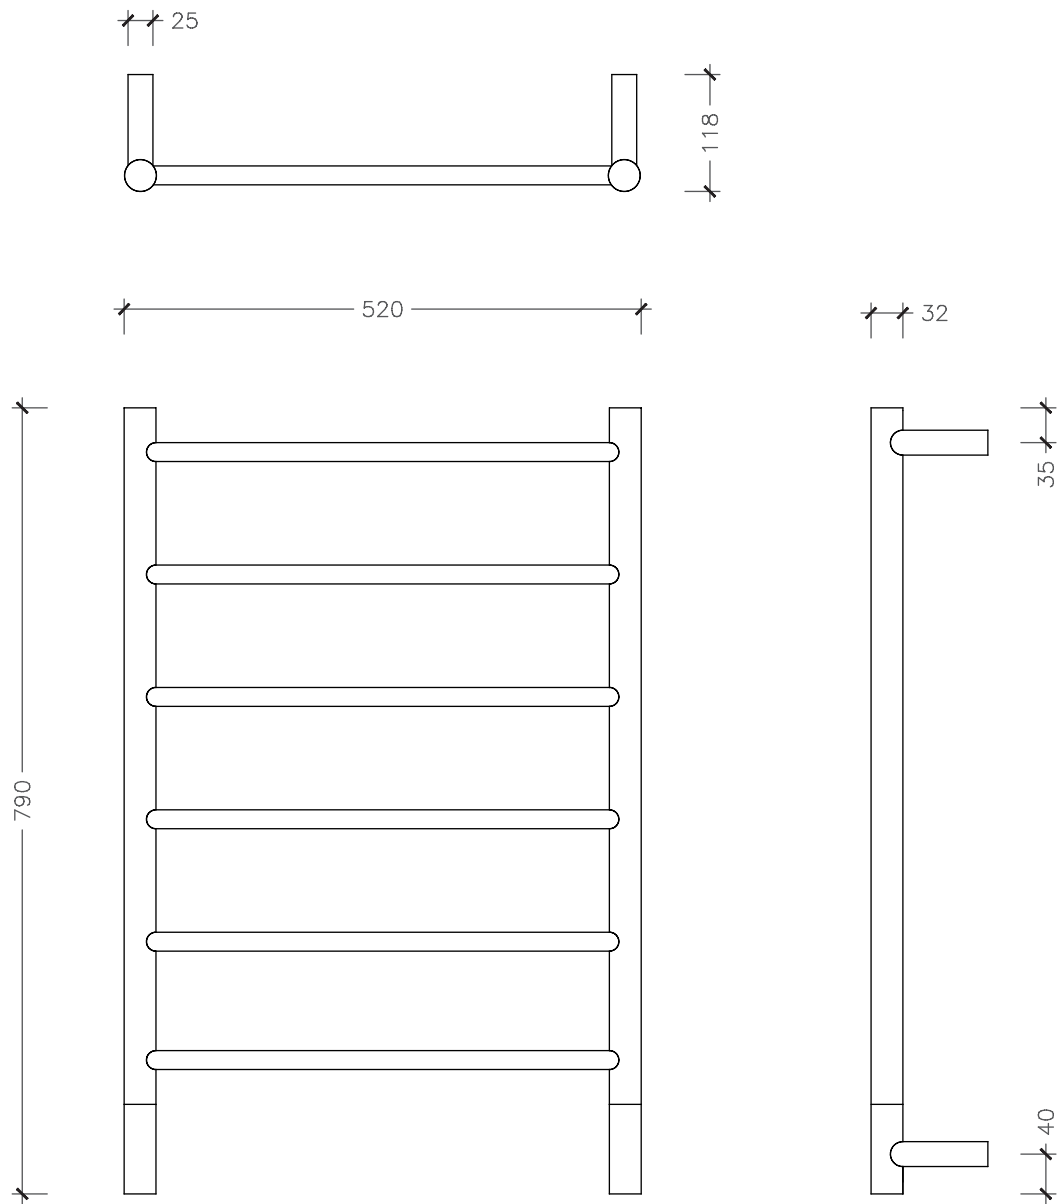

Electric

Easy to Install

Zone 1 Safe

Fluid Filled

Energy Efficient

100% Stainless Steel

International Quality

The Electrical Outlet (EO) is through either the bottom left or right hand bracket, 40mm up from the bottom of the rail. The EO is to be specified at time of confirming the order.

SIZE OPTIONS
HEIGHT x WIDTH

790 x 520mm

ELECTRIC
POLISHED

80 watts

ELECTRIC
COATED

100 watts