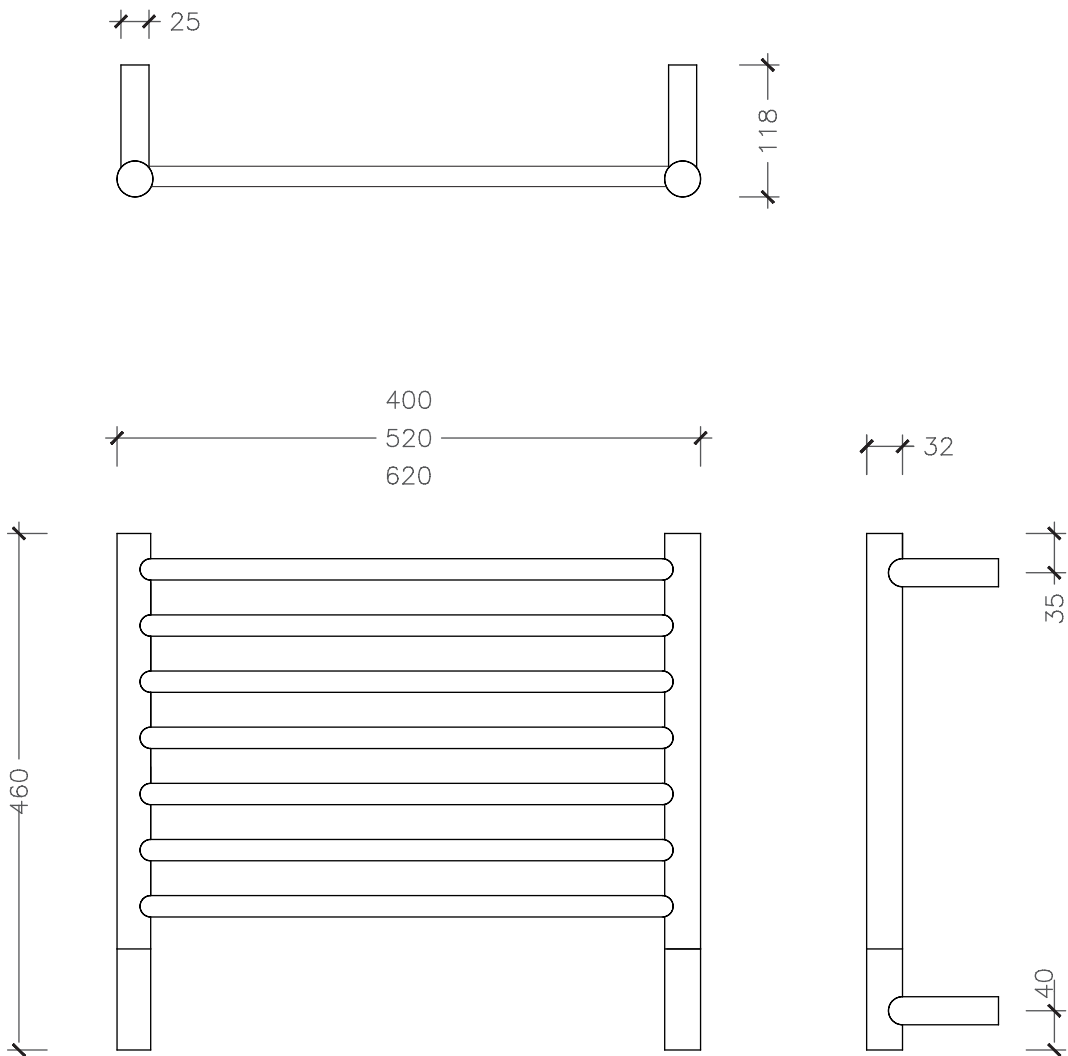

Electric

Easy to Install

Zone 1 Safe

Fluid Filled

Energy Efficient

100% Stainless Steel

International Quality

*The Electrical Outlet (EO) is through either the bottom left or right hand bracket, 40mm up from the bottom of the rail. The EO is to be specified at time of confirming the order.*

**SIZE OPTIONS  
HEIGHT x WIDTH**

460 x 400mm

460 x 520mm

460 x 620mm

**ELECTRIC  
POLISHED**

40 watts

60 watts

60 watts

**ELECTRIC  
COATED**

60 watts

90 watts

90 watts