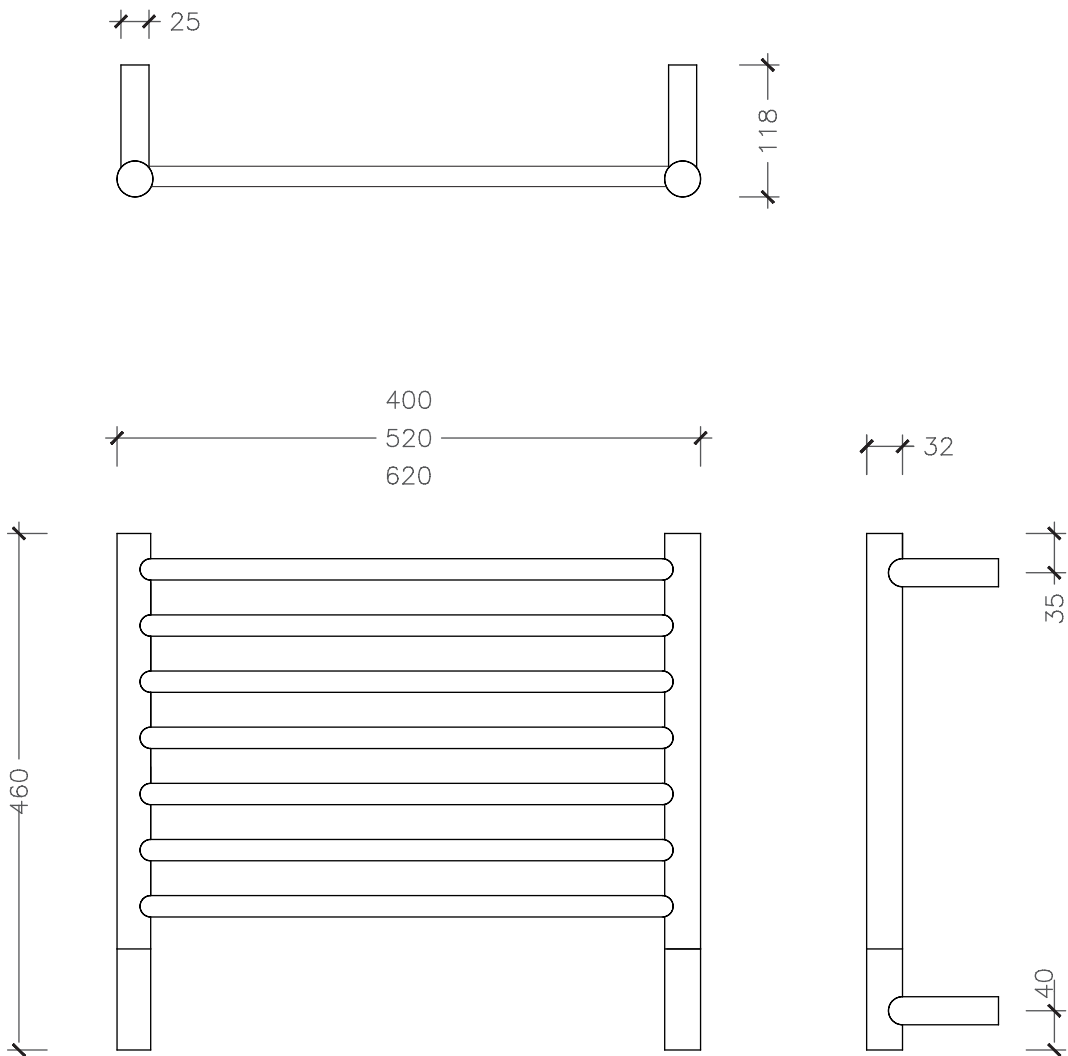

Electric

Easy to Install

Zone 1 Safe

Fluid Filled

Energy Efficient

100% Stainless Steel

International Quality

The Electrical Outlet (EO) is through either the bottom left or right hand bracket, 40mm up from the bottom of the rail. The EO is to be specified at time of confirming the order.

**SIZE OPTIONS
HEIGHT x WIDTH**

460 x 400mm

460 x 520mm

460 x 620mm

**ELECTRIC
POLISHED**

40 watts

60 watts

60 watts

**ELECTRIC
COATED**

60 watts

90 watts

90 watts