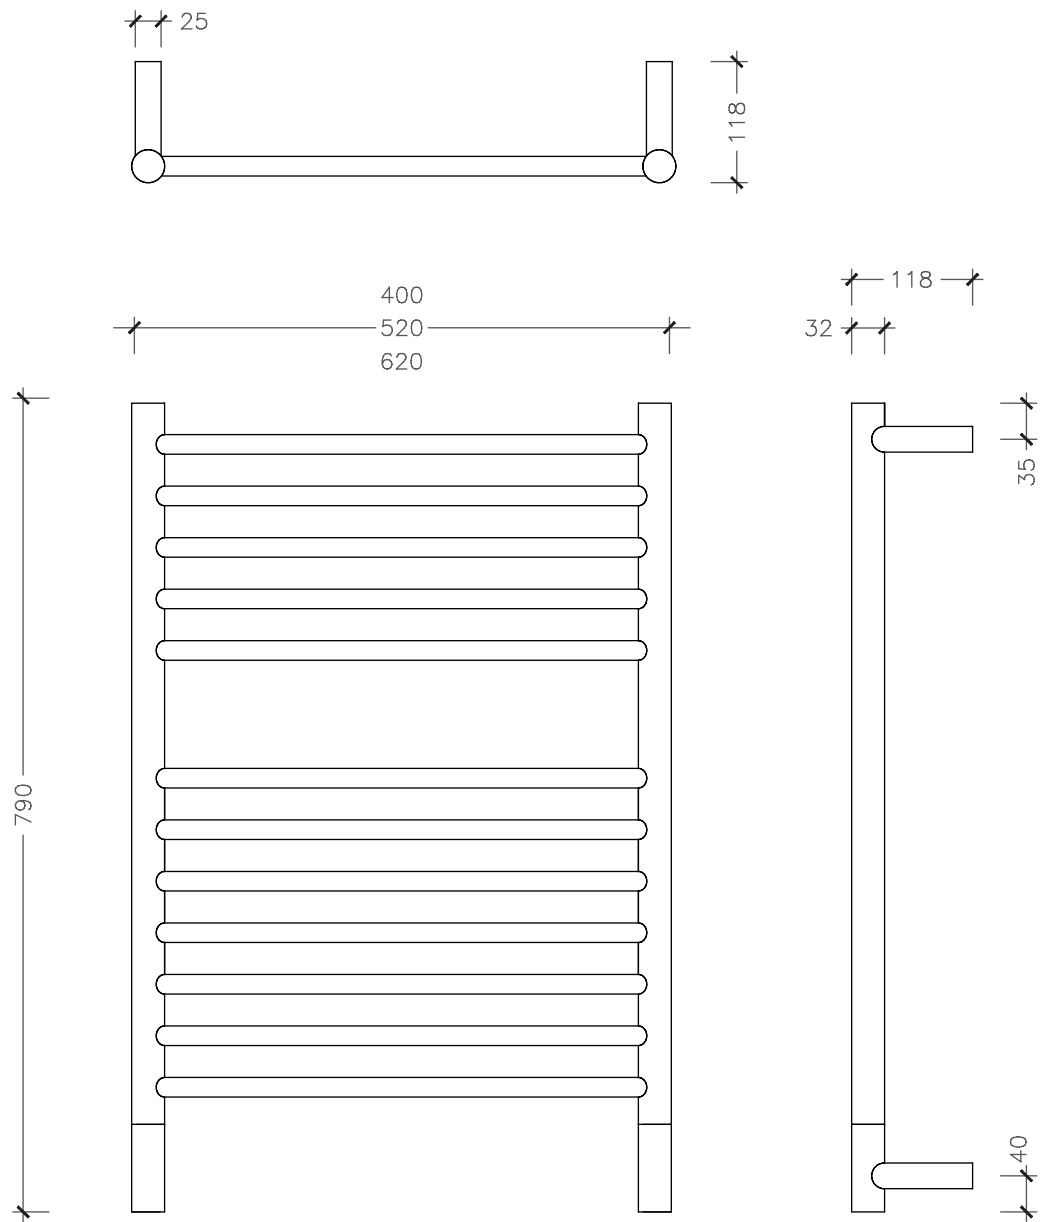

Electric

Easy to Install

Zone 1 Safe

Fluid Filled

Energy Efficient

100% Stainless Steel

International Quality

The Electrical Outlet (EO) is through either the bottom left or right hand bracket, 40mm up from the bottom of the rail. The EO is to be specified at time of confirming the order.

**SIZE OPTIONS
HEIGHT x WIDTH**

**ELECTRIC
POLISHED**

**ELECTRIC
COATED**

790 x 400mm

100 watts

120 watts

790 x 520mm

135 watts

150 watts

790 x 620mm

135 watts

150 watts