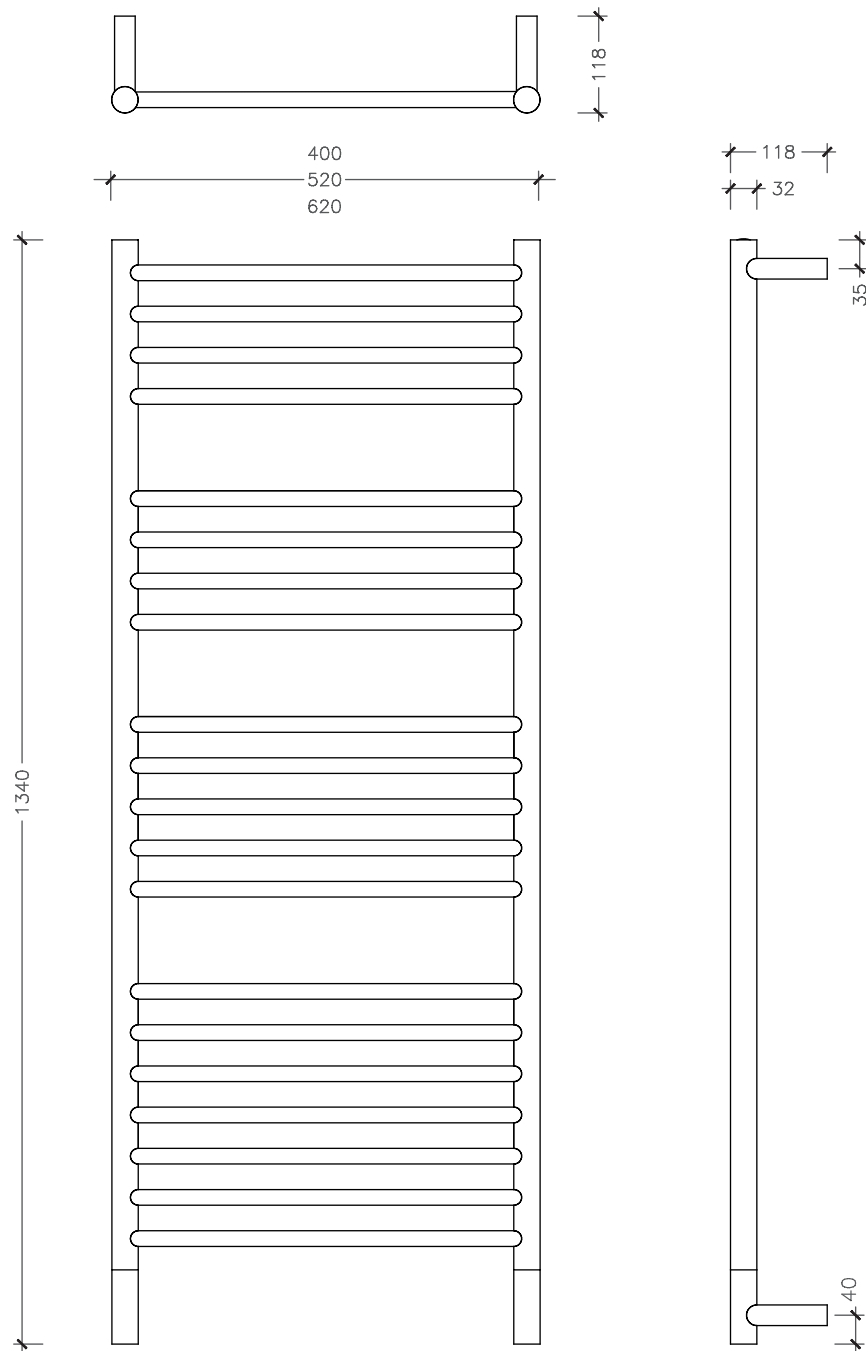

Electric

Easy to Install

Zone 1 Safe

Fluid Filled

Energy Efficient

100% Stainless Steel

International Quality

The Electrical Outlet (EO) is through either the bottom left or right hand bracket, 40mm up from the bottom of the rail. The EO is to be specified at time of confirming the order.

**SIZE OPTIONS
HEIGHT x WIDTH**

1340 x 400mm

1340 x 520mm

1340 x 620mm

**ELECTRIC
POLISHED**

200 watts

220 watts

250 watts

**ELECTRIC
COATED**

220 watts

250 watts

250 watts