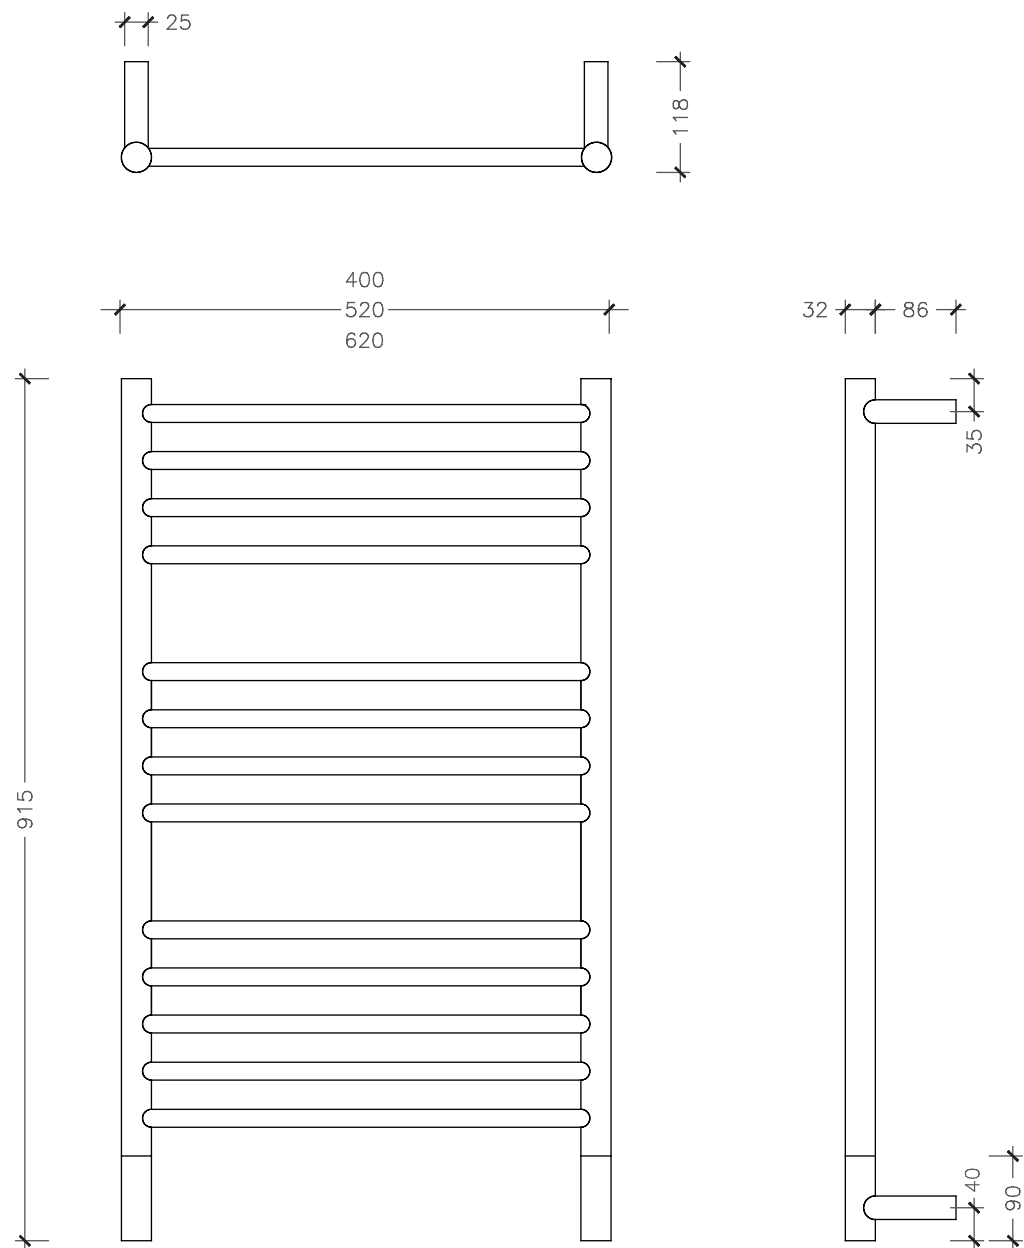

Electric

Easy to Install

Zone 1 Safe

Fluid Filled

Energy Efficient

100% Stainless Steel

International Quality

The Electrical Outlet (EO) is through either the bottom left or right hand bracket, 40mm up from the bottom of the rail. The EO is to be specified at time of confirming the order.

**SIZE OPTIONS**  
**HEIGHT x WIDTH**

915 x 400mm

915 x 520mm

915 x 620mm

**ELECTRIC**  
**POLISHED**

120 watts

150 watts

150 watts

**ELECTRIC**  
**COATED**

150 watts

150 watts

200 watts