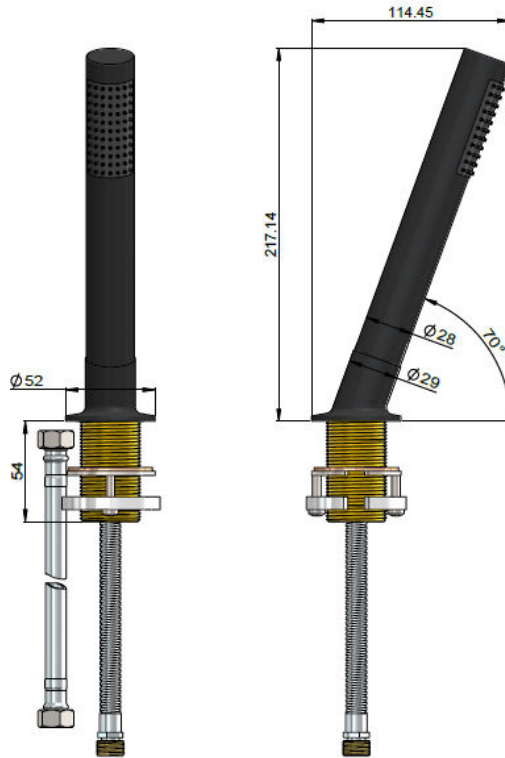

MZ09-R DECK MOUNTED HAND SHOWER

meir®

MATTE BLACK
MZ09-R

TIGER
BRONZE
MZ09-R-BB

CHAMPAGNE
MZ09-R-CH

BRUSHED
NICKEL
MZ09-R
-PVDBN

CHROME
MZ09-R-C

AVAILABLE
FINISHES

FEATURES

- 10 Year warranty
- Flow rate 8 L/min
- Solid brass construction
- Double hose connection for easy replacement of the chrome braided hose.

CARE

- Do not install tapware using any form of acetone silicones.
- Do not apply physical items (such as tools) directly to the product.
- Never use house-hold or commercial detergents, citrus based cleaners, or abrasive cleaners.
- Clean using a mild washing soap solution. Rinse and dry with a soft cloth.
- Check for any product defects before installation.
- Refer to the Installation Manual for correct installation.

SPECIFICATIONS

TOLERANCES

FLOW RATE GRAPH

CREDENTIALS

- WaterMark AS/NZS 3718:2005

EXPLODED VIEW

No.	Part Name	Qty.
1	Chrome Pull-Out Hose	1
2	Flexible Hose	1
3	Bolt	2
4	Connector	1
5	Nut	1
6	Washer	1
7	Flat Washer	1
8	Threaded Tube	1
9	O-ring	1
10	Shower Base	1
11	Protective Sleeve	1
12	Check Valve	1
13	Water Flow Controller	1
14	Handle Shower	1