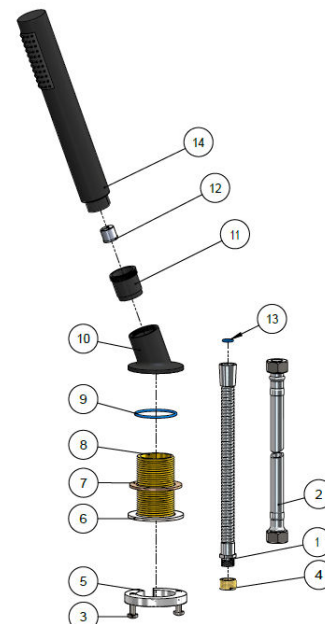

FEATURES

- 10 Year warranty
- Flow rate 8 L/min
- Solid brass construction
- Double hose connection for easy replacement of the chrome braided hose.

CARE

- Do not install tapware using any form of acetone silicones.
- Do not apply physical items (such as tools) directly to the product.
- Never use house-hold or commercial detergents, citrus based cleaners, or abrasive cleaners.
- Clean using a mild washing soap solution. Rinse and dry with a soft cloth.
- Check for any product defects before installation.
- Refer to the Installation Manual for correct installation.

SPECIFICATIONS

TOLERANCES

FLOW RATE GRAPH

CREDENTIALS

- WaterMark AS/NZS 3718:2005

EXPLODED VIEW

No.	Part Name	Qty.
1	Chrome Pull-Out Hose	1
2	Flexible Hose	1
3	Bolt	2
4	Connector	1
5	Nut	1
6	Washer	1
7	Flat Washer	1
8	Threaded Tube	1
9	O-ring	1
10	Shower Base	1
11	Protective Sleeve	1
12	Check Valve	1
13	Water Flow Controller	1
14	Handle Shower	1