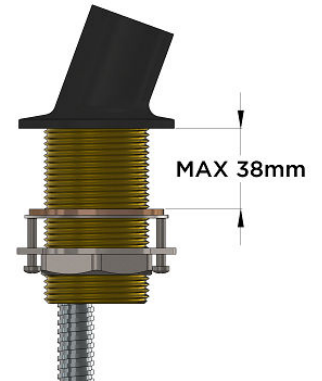

FEATURES

- 10 Year warranty
- Flow rate 8 L/min
- Solid brass construction
- Double hose connection for easy replacement of the chrome braided hose.

CARE

- Do not install tapware using any form of acetone silicones.
- Do not apply physical items (such as tools) directly to the product.
- Never use house-hold or commercial detergents, citrus based cleaners, or abrasive cleaners.
- Clean using a mild washing soap solution. Rinse and dry with a soft cloth.
- Check for any product defects before installation.
- Refer to the Installation Manual for correct installation.

SPECIFICATIONS

TOLERANCES

FLOW RATE GRAPH

CREDENTIALS

- WaterMark AS/NZS 3718:2005

EXPLODED VIEW

No.	Part Name	Qty.
1	Chrome Pull-Out Hose	1
2	Flexible Hose	1
3	Bolt	2
4	Connector	1
5	Nut	1
6	Washer	1
7	Flat Washer	1
8	Threaded Tube	1
9	O-ring	1
10	Shower Base	1
11	Protective Sleeve	1
12	Check Valve	1
13	Water Flow Controller	1
14	Handle Shower	1