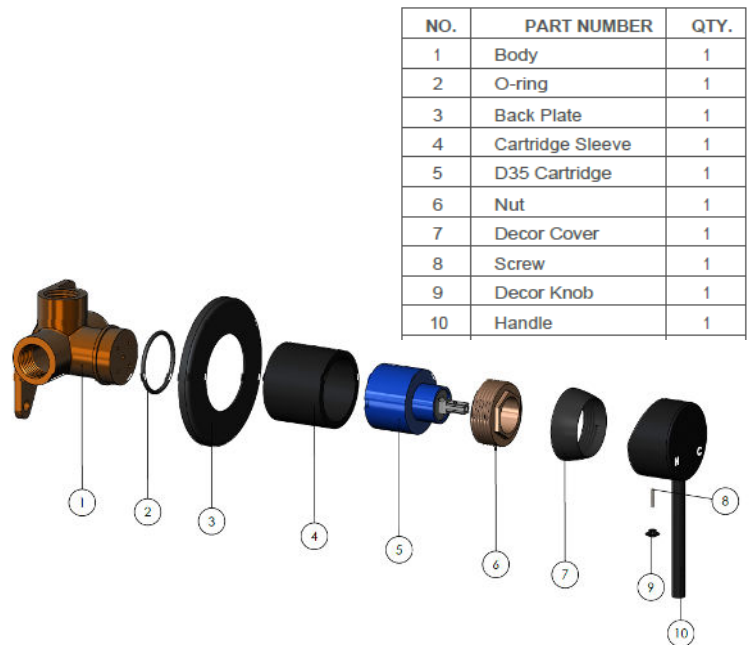

EXPLODED VIEW

CREDENTIALS

- Watermark AS/NZS 3718WMKA25013