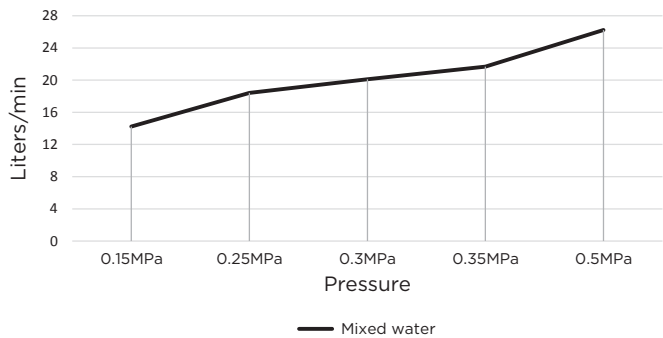

## SPECIFICATIONS

PINLESS HANDLE

PADDLE HANDLE

## FLOW RATE GRAPH