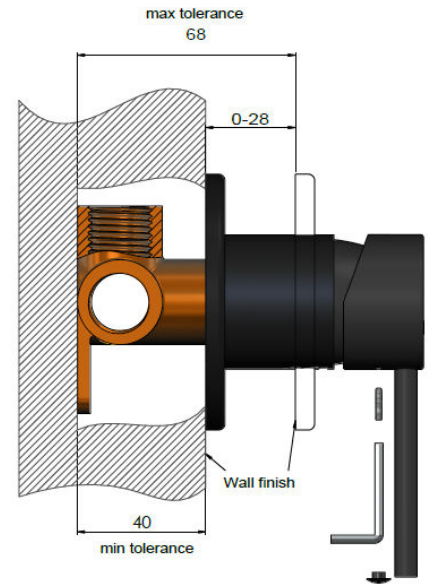

TOLERANCES