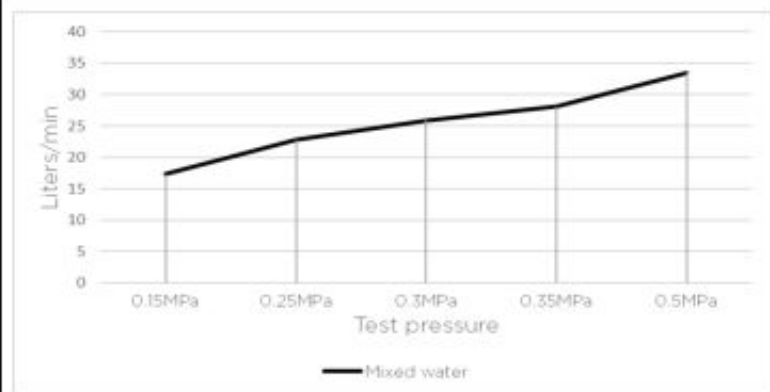

- 10 Year warranty
- Flow rate **25L p/m**
- European components and cartridge
- Solid brass construction
- Box Weight **0.37 kg**
- 68mm long 1/2" threaded adapter included

CARE

- Do not install tapware using any form of acetone silicones.
- Do not apply physical items (such as tools) directly to product.
- Never use house-hold or commercial detergents, citrus based cleaners, or abrasive cleaners.
- Clean using a mild washing soap solution rinsed, and dry with a soft cloth.
- Check for any product defects before installation.
- Refer to the installation manual for correct installation.

SPECIFICATIONS

TOLERANCE

FLOW RATE GRAPH

EXPLODED VIEW

NO.	Part
1	Back plate
2	O-ring
3	Spout
4	O-ring
5	Aerator
6	Aerator Case

CREDENTIALS

- Watermark AS/NZS3718WMKA25013