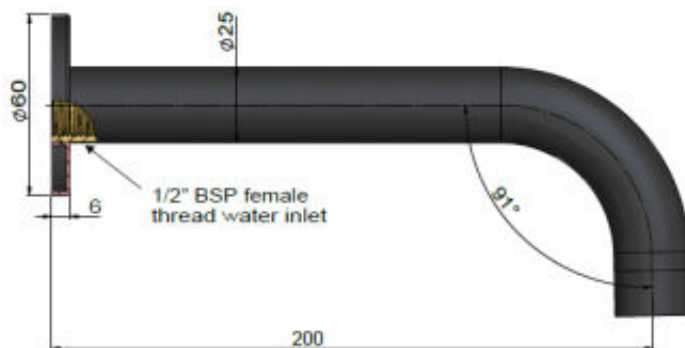

MS05 BATH SPOUT

meir®

MATTE BLACK
MS05

CHROME
MS05-C

CHAMPAGNE
MS05-CH

TIGER
BRONZE
MS05-BB

AVAILABLE
FINISHES

FEATURES

- 10 Year warranty
- Flow rate **25L p/m**
- European components and cartridge
- Solid brass construction
- Box Weight **0.37 kg**
- 68mm long 1/2" threaded adapter included

CARE

- Do not install tapware using any form of acetone silicones.
- Do not apply physical items (such as tools) directly to product.
- Never use house-hold or commercial detergents, citrus based cleaners, or abrasive cleaners.
- Clean using a mild washing soap solution rinsed, and dry with a soft cloth.
- Check for any product defects before installation.
- Refer to the installation manual for correct installation.

SPECIFICATIONS

TOLERANCE

FLOW RATE GRAPH

EXPLODED VIEW

NO.	Part
1	Back plate
2	O-ring
3	Spout
4	O-ring
5	Aerator
6	Aerator Case

CREDENTIALS

- Watermark AS/NZS3718WMKA25013