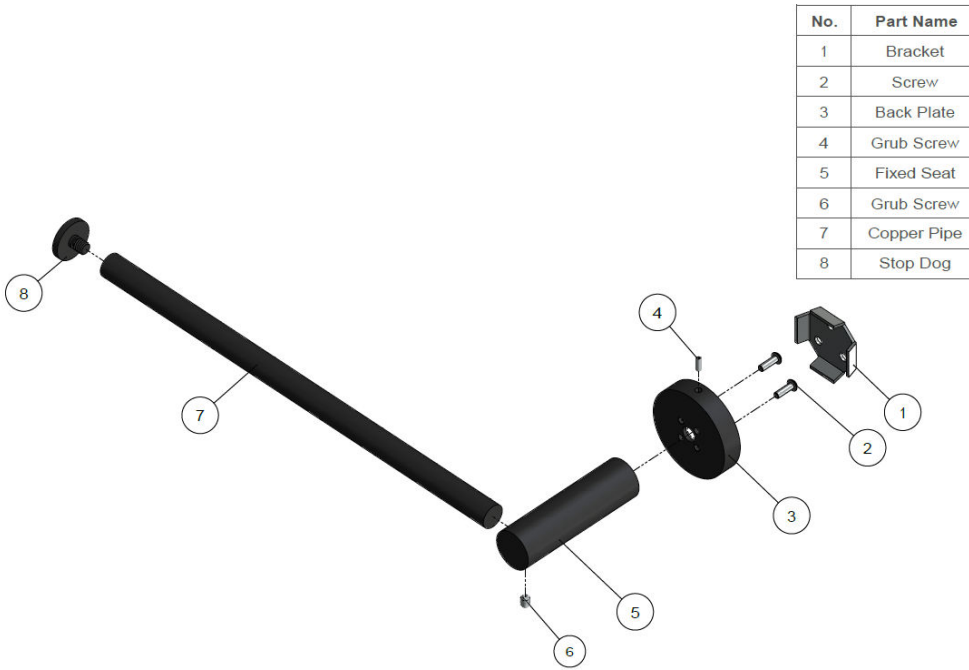

MR05-R

ROUND GUEST TOWEL RAIL

meir®

MATTE BLACK
MR05-R

CHROME
MR05-R-C

CHAMPAGNE
MR05-R-CH

TIGER
BRONZE
MR05-R-BB

BRUSHED
NICKEL
MR05-R-
PVDBN

AVAILABLE
FINISHES

EXPLODED VIEW

CARE

- Do not install tapware using any form of acetone silicones.
- Do not apply physical items (such as tools) directly to product.
- Never use house-hold or commercial detergents, citrus based cleaners, or abrasive cleaners.
- Clean using a mild washing soap solution rinsed, and dry with a soft cloth.
- Check for any product defects before installation.
- Refer to the installation manual for correct installation.

FEATURES

- 10 Year warranty
- Solid brass construction
- Box Weight **0.3Kg**

SPECIFICATIONS