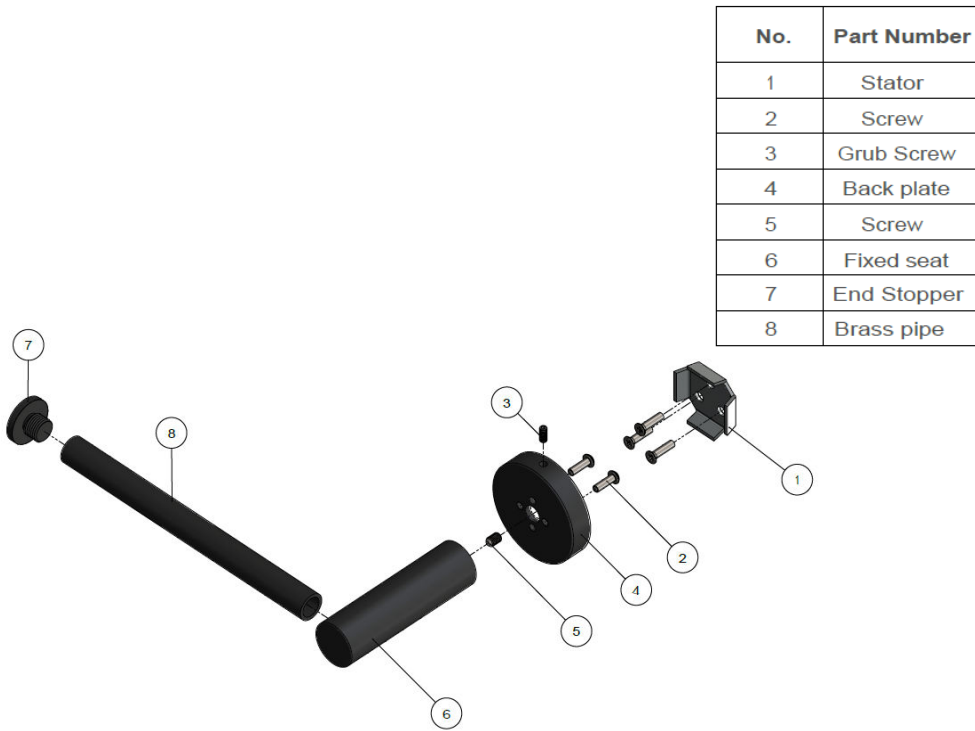

MR02-R

TOILET ROLL HOLDER

meir®

MATTE BLACK
MR02-R

CHROME
MR02-R-C

CHAMPAGNE
MR02-R-CH

TIGER
BRONZE
MR02-R-BB

AVAILABLE
FINISHES

EXPLODED VIEW

CARE

- Do not install tapware using any form of acetone silicones.
- Do not apply physical items (such as tools) directly to product.
- Never use house-hold or commercial detergents, citrus based cleaners, or abrasive cleaners.
- Clean using a mild washing soap solution rinsed, and dry with a soft cloth.
- Check for any product defects before installation.
- Refer to the installation manual for correct installation.

FEATURES

- 10 Year warranty
- Solid brass construction
- Box Weight 0.3

SPECIFICATIONS