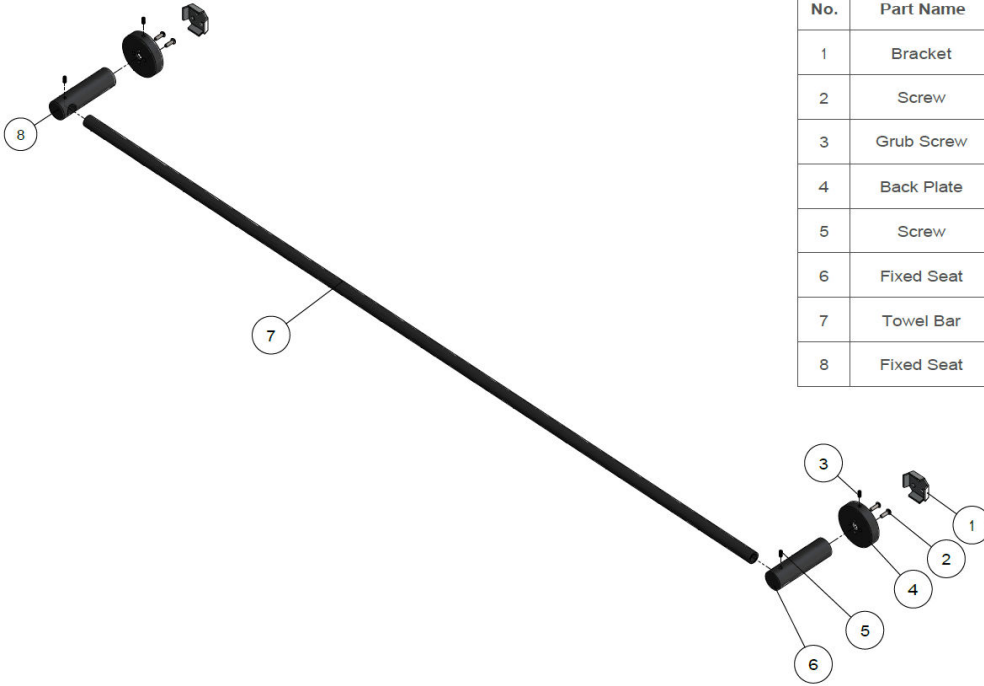

MR01- SR90

ROUND SINGLE RAIL

meir®

MATTE BLACK
MR01-SR90

CHROME
MR01-SR90-C

CHAMPAGNE
MR01-SR90-CH

TIGER
BRONZE
MR01-SR90-BB

BRUSHED
NICKEL
MR01-SR90-
PVDBN

AVAILABLE
FINISHES

EXPLODED VIEW

No.	Part Name
1	Bracket
2	Screw
3	Grub Screw
4	Back Plate
5	Screw
6	Fixed Seat
7	Towel Bar
8	Fixed Seat

CARE

- Do not install tapware using any form of acetone silicones.
- Do not apply physical items (such as tools) directly to product.
- Never use house-hold or commercial detergents, citrus based cleaners, or abrasive cleaners.
- Clean using a mild washing soap solution rinsed, and dry with a soft cloth.
- Check for any product defects before installation.
- Refer to the installation manual for correct installation.

FEATURES

- 10 Year warranty
- Solid brass construction
- Box Weight **0.85** Kg

SPECIFICATIONS