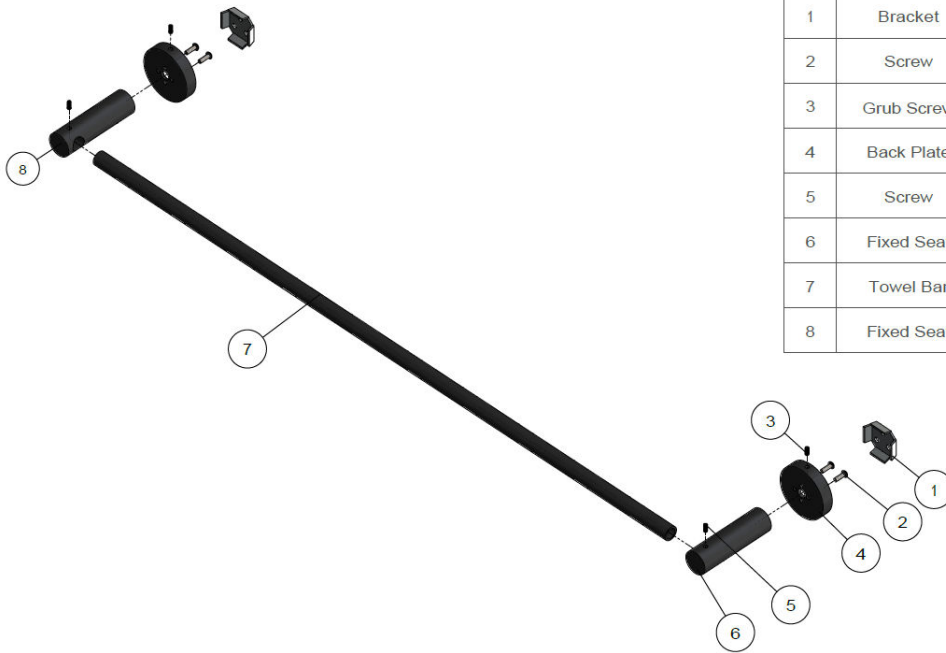

MR01-SR60

ROUND SINGLE RAIL

meir®

MATTE BLACK
MR01-SR60

CHROME
MR01-SR60-C

AVAILABLE
FINISHES

EXPLODED VIEW

No.	Part Name
1	Bracket
2	Screw
3	Grub Screw
4	Back Plate
5	Screw
6	Fixed Seat
7	Towel Bar
8	Fixed Seat

CARE

- Do not install tapware using any form of acetone silicones.
- Do not apply physical items (such as tools) directly to product.
- Never use house-hold or commercial detergents, citrus based cleaners, or abrasive cleaners.
- Clean using a mild washing soap solution rinsed, and dry with a soft cloth.
- Check for any product defects before installation.
- Refer to the installation manual for correct installation.

FEATURES

- 10 Year warranty
- Solid brass construction
- Box Weight **0.6Kg**

SPECIFICATIONS