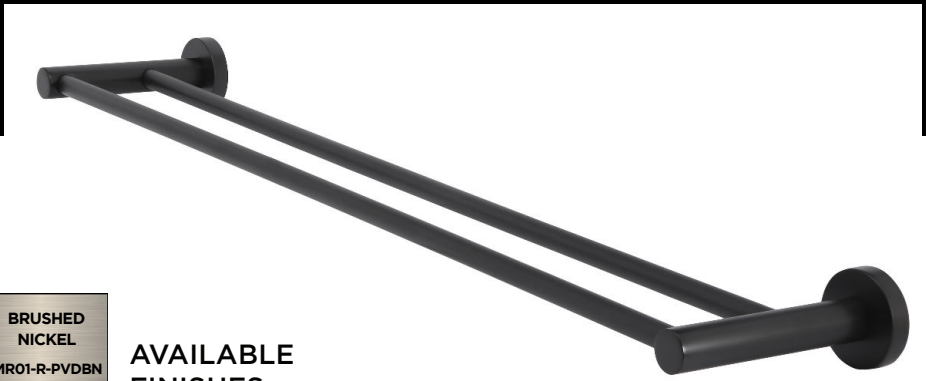

MR01- R

ROUND DOUBLE RAIL

meir®

MATTE BLACK
MR01-R

CHROME
MR01-R-C

CHAMPAGNE
MR01-R-CH

TIGER
BRONZE
MR01-R-BB

BRUSHED
NICKEL
MR01-R-PVDBN

AVAILABLE
FINISHES

EXPLODED VIEW

No.	Part Name
1	Bracket
2	Screw
3	Grub Screw
4	Back Plate
5	Screw
6	Fixed Seat
7	Towel Bar
8	Fixed Seat

CARE

- Do not install tapware using any form of acetone silicones.
- Do not apply physical items (such as tools) directly to product.
- Never use house-hold or commercial detergents, citrus based cleaners, or abrasive cleaners.
- Clean using a mild washing soap solution rinsed, and dry with a soft cloth.
- Check for any product defects before installation.
- Refer to the installation manual for correct installation.

FEATURES

- 10 Year warranty
- Solid brass construction
- Box Weight **0.9 Kg**

SPECIFICATIONS