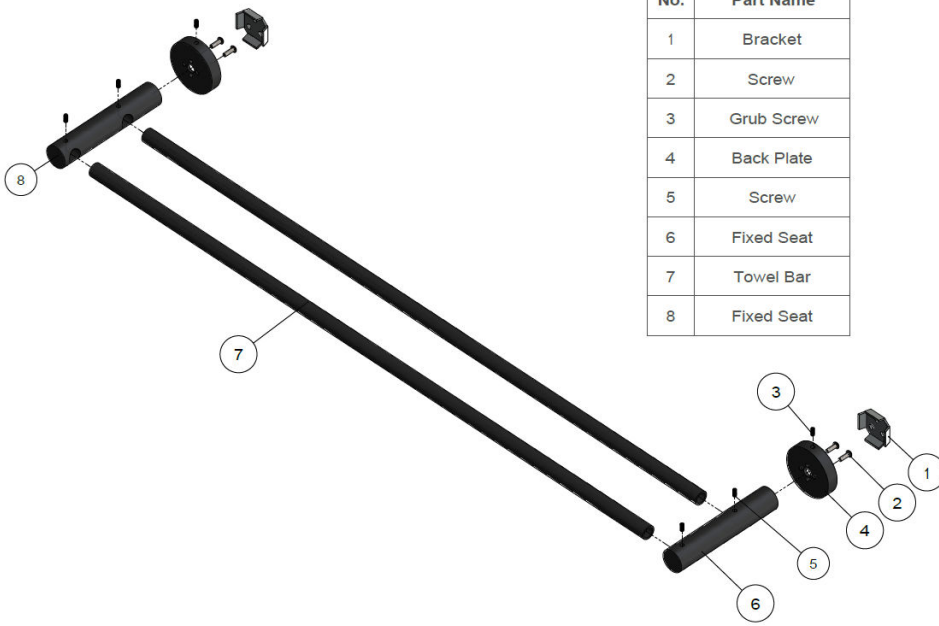

MR01- R

ROUND DOUBLE RAIL

meir®

MATTE BLACK
MR01-R

CHROME
MR01-R-C

CHAMPAGNE
MR01-R-CH

TIGER
BRONZE
MR01-R-BB

BRUSHED
NICKEL
MR01-R-PVDBN

AVAILABLE
FINISHES

EXPLODED VIEW

No.	Part Name
1	Bracket
2	Screw
3	Grub Screw
4	Back Plate
5	Screw
6	Fixed Seat
7	Towel Bar
8	Fixed Seat

CARE

- Do not install tapware using any form of acetone silicones.
- Do not apply physical items (such as tools) directly to product.
- Never use house-hold or commercial detergents, citrus based cleaners, or abrasive cleaners.
- Clean using a mild washing soap solution rinsed, and dry with a soft cloth.
- Check for any product defects before installation.
- Refer to the installation manual for correct installation.

FEATURES

- 10 Year warranty
- Solid brass construction
- Box Weight **0.9 Kg**

SPECIFICATIONS