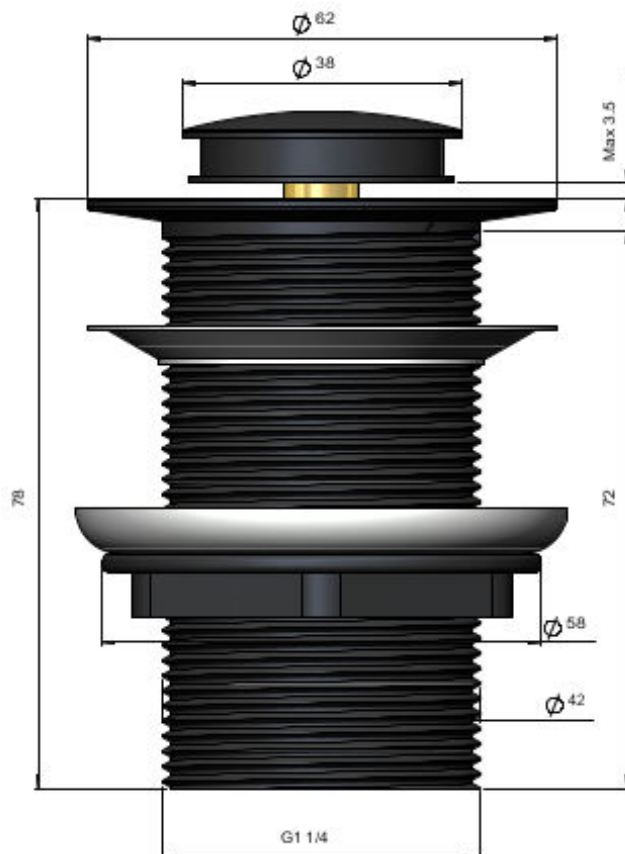

SPECIFICATIONS

CREDENTIALS

- No Credentials Required