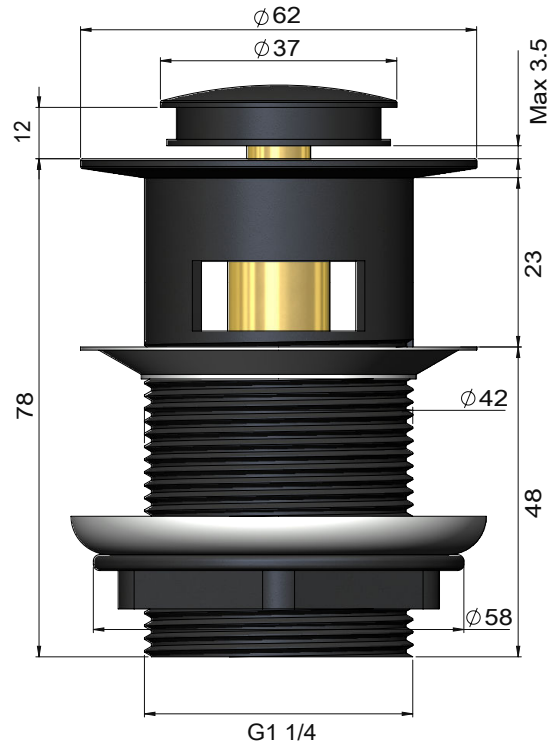

SPECIFICATIONS

CREDENTIALS

- No Credentials Required