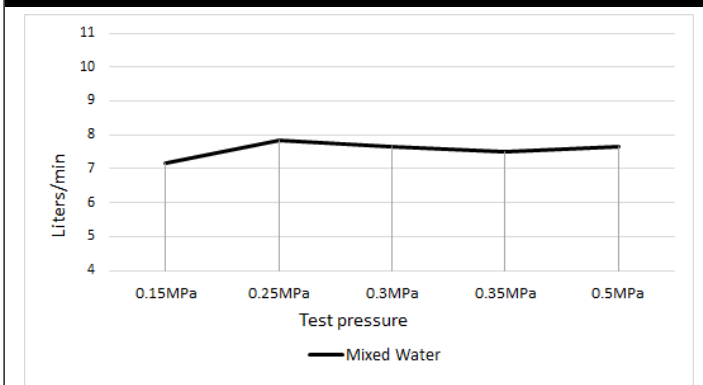

FLOW RATE GRAPH