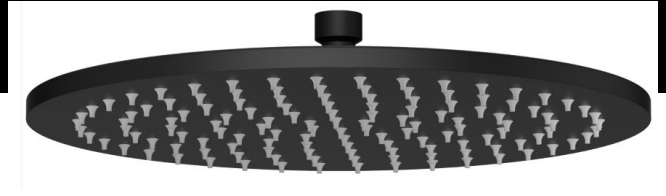

# MH06N SHOWER ROSE

meir®

## FEATURES

- Refer to the Meir website for warranty terms & conditions, and available finishes.
- Flow rate 8L p/m at 3 bar pressure.
- Stainless steel construction
- Box Weight 1.3 Kg

## EXPLODED VIEW

No.	Part Name
1	Washer With Mesh
2	Flow Restrictor
3	Lock Nut
4	Ball Nut
5	Ball Joint
6	Friction Ring
7	Body
8	Spray Nozzles