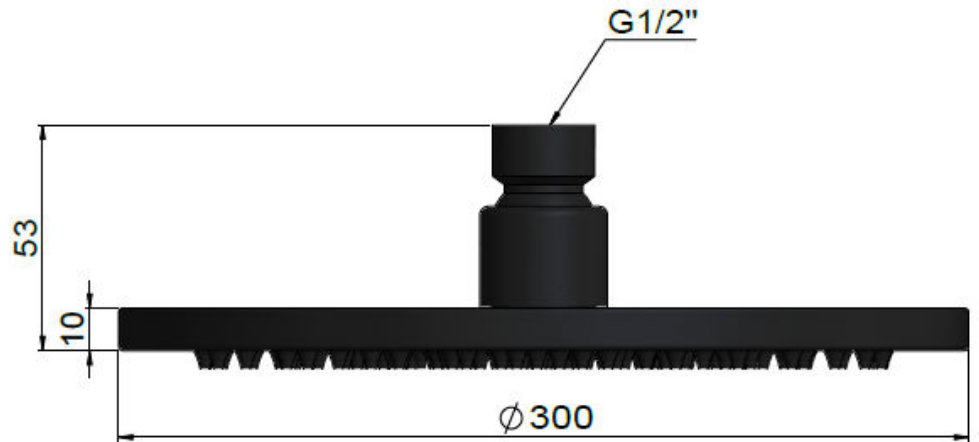

SPECIFICATIONS