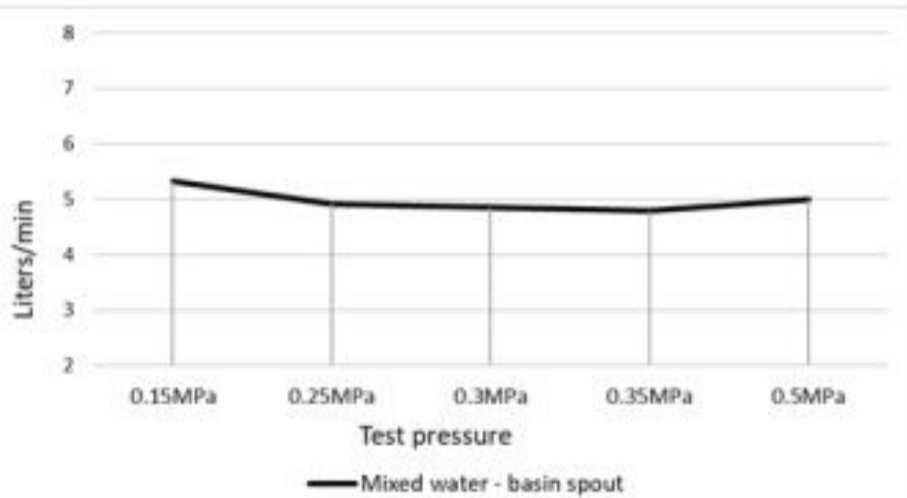

- 10 Year warranty
- Flow rate **5L p/m**
- European components and cartridge
- Solid brass construction
- Box Weight **0.37 kg**
- 68mm long 1/2" threaded adapter included

CARE

- Do not install tapware using any form of acetone silicones.
- Do not apply physical items (such as tools) directly to product.
- Never use house-hold or commercial detergents, citrus based cleaners, or abrasive cleaners.
- Clean using a mild washing soap solution rinsed, and dry with a soft cloth.
- Check for any product defects before installation.
- Refer to the installation manual for correct installation.

SPECIFICATIONS

TOLERANCE

FLOW RATE GRAPH

CREDENTIALS

- Watermark AS/NZS3718WMKA25013

EXPLODED VIEW

NO.	Part
1	Back plate
2	O-ring
3	Spout
4	O-ring
5	Aerator
6	Aerator Case