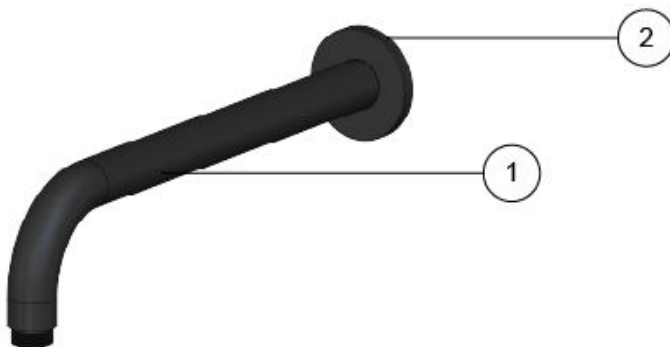

MA09-400 WALL SHOWER ARM

meir®

FEATURES

- Refer to the Meir website for warranty terms & conditions.
- Solid brass construction
- Box Weight 0.6kg
- 68mm long 1/2" threaded adapter included

CARE

- Do not install tapware using any form of acetone silicones.
- Do not apply physical items (such as tools) directly to product.
- Never use house-hold or commercial detergents, citrus based cleaners, or abrasive cleaners.
- Clean using a mild washing soap solution rinsed, and dry with a soft cloth.
- Check for any product defects before installation.
- Refer to the installation manual for correct installation.

SPECIFICATIONS

EXPLODED VIEW

NO.	Part Number
1	Ceiling arm
2	Cover plate