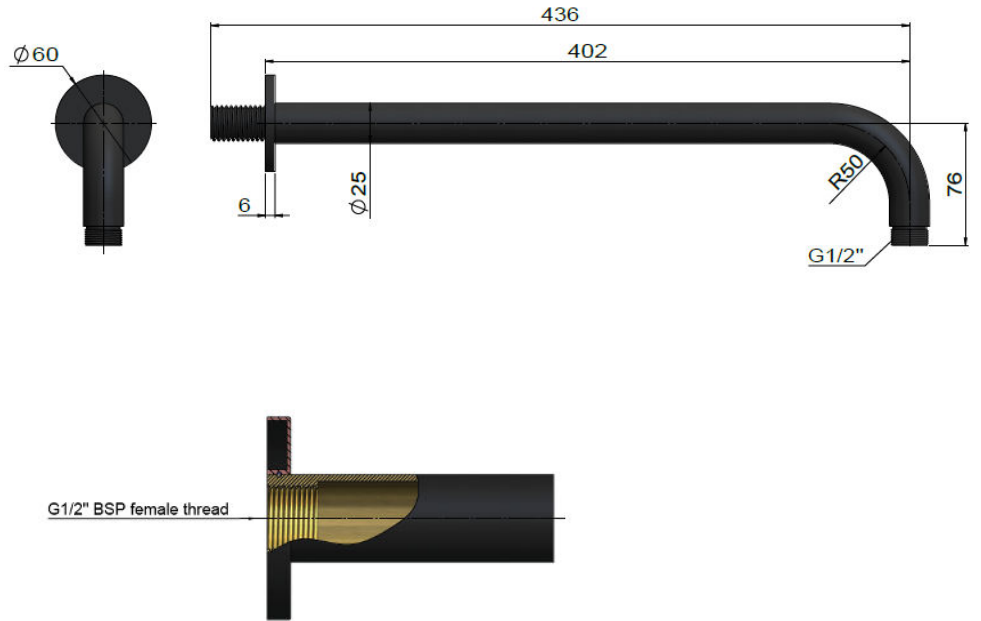

MA09-400 WALL SHOWER ARM

meir®

FEATURES

- Refer to the Meir website for warranty terms & conditions.
- Solid brass construction
- Box Weight 0.6kg
- 68mm long 1/2" threaded adapter included

CARE

- Do not install tapware using any form of acetone silicones.
- Do not apply physical items (such as tools) directly to product.
- Never use house-hold or commercial detergents, citrus based cleaners, or abrasive cleaners.
- Clean using a mild washing soap solution rinsed, and dry with a soft cloth.
- Check for any product defects before installation.
- Refer to the installation manual for correct installation.

SPECIFICATIONS

EXPLODED VIEW

NO.	Part Number
1	Ceiling arm
2	Cover plate