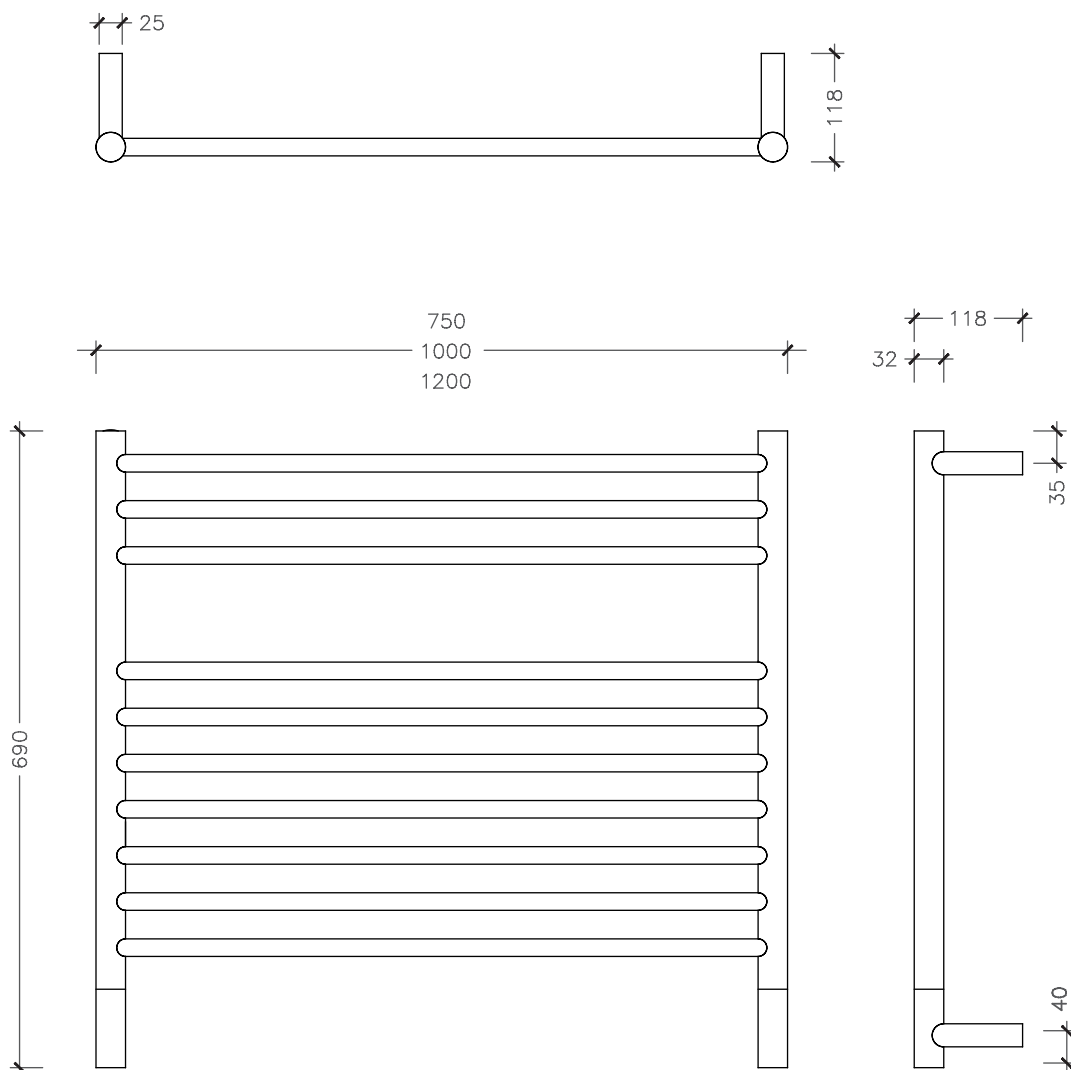

Electric

Easy to Install

Zone 1 Safe

Fluid Filled

Energy Efficient

100% Stainless Steel

International Quality

The Electrical Outlet (EO) is through either the bottom left or right hand bracket, 40mm up from the bottom of the rail. The EO is to be specified at time of confirming the order.

**SIZE OPTIONS
HEIGHT x WIDTH**

690 x 750mm

690 x 1000mm

690 x 1200mm

**ELECTRIC
POLISHED**

150 watts

200 watts

220 watts

**ELECTRIC
COATED**

200 watts

200 watts

250 watts