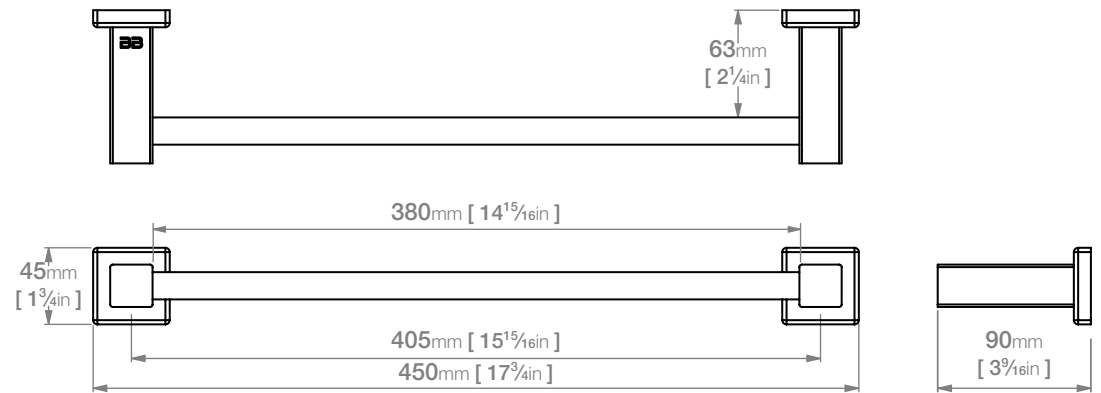

USA: 631.464.2851 • info@bathroombutler.com • www.bathroombutler.com
South Africa: 0860 104 653 • info@bathroombutler.co.za • www.bathroombutler.co.za
Australia: 1300 133 320 • sales@bathe.net.au • www.bathe.net.au
Mauritius: 230 242 1248 • sales@lisinggroup.com • www.bathroombutler.com

Document version **2.3**
Product version **2.1**