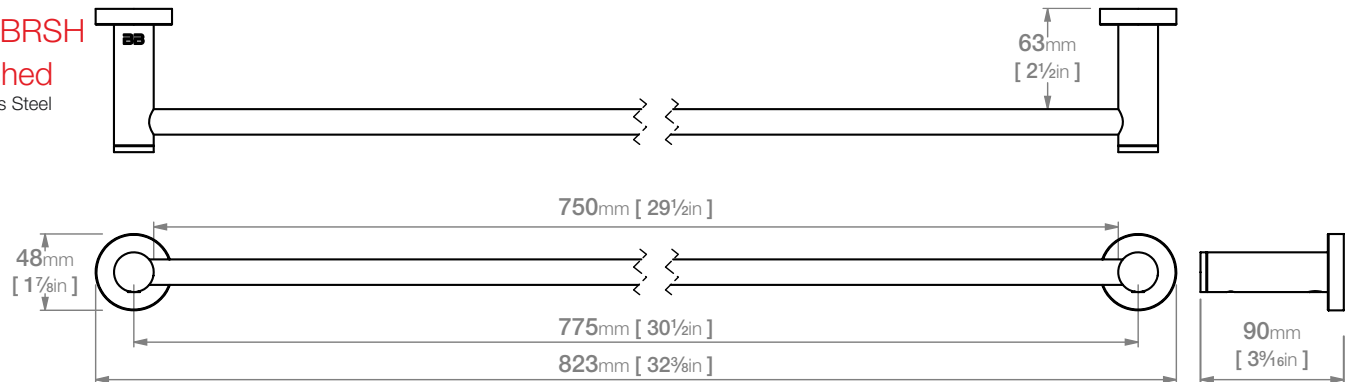

4675 SINGLE TOWEL RAIL 800mm / 32"

4600 Series Premium Collection

Wall Fixings Supplied:
Masonry

Original UX Fischer® supplied,
phased in from June 2015.

Code: 4675POLS
Finish: Polished
GRADE 304 Stainless Steel

Code: 4675BRSH
Finish: Brushed
GRADE 304 Stainless Steel

Dimensions given are in **mm** and **[inches]**.
Bathroom Butler® reserves the right to alter and/or remove
designs from time to time without prior notice.
This drawing is to be used for reference purposes only. E &O.E.