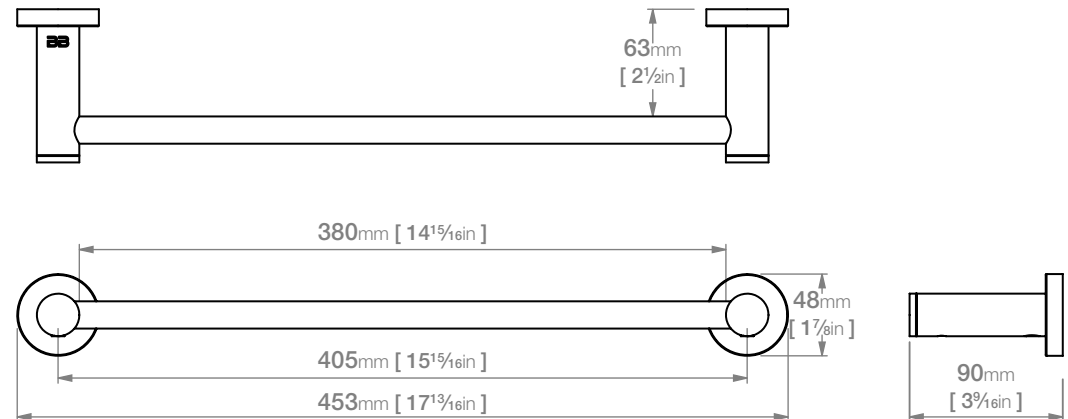

# 4670 SINGLE TOWEL RAIL 430mm / 17"

4600 Series Premium Collection

Wall Fixings Supplied:  
**Masonry**

Original UX Fischer® supplied,  
phased in from June 2015.

**Code:** 4670POLS  
**Finish:** Polished  
GRADE 304 Stainless Steel

**Code:** 4670BRSH  
**Finish:** Brushed  
GRADE 304 Stainless Steel

Dimensions given are in **mm** and [**inches**].  
Bathroom Butler® reserves the right to alter and/or remove  
designs from time to time without prior notice.  
This drawing is to be used for reference purposes only. E &O.E.